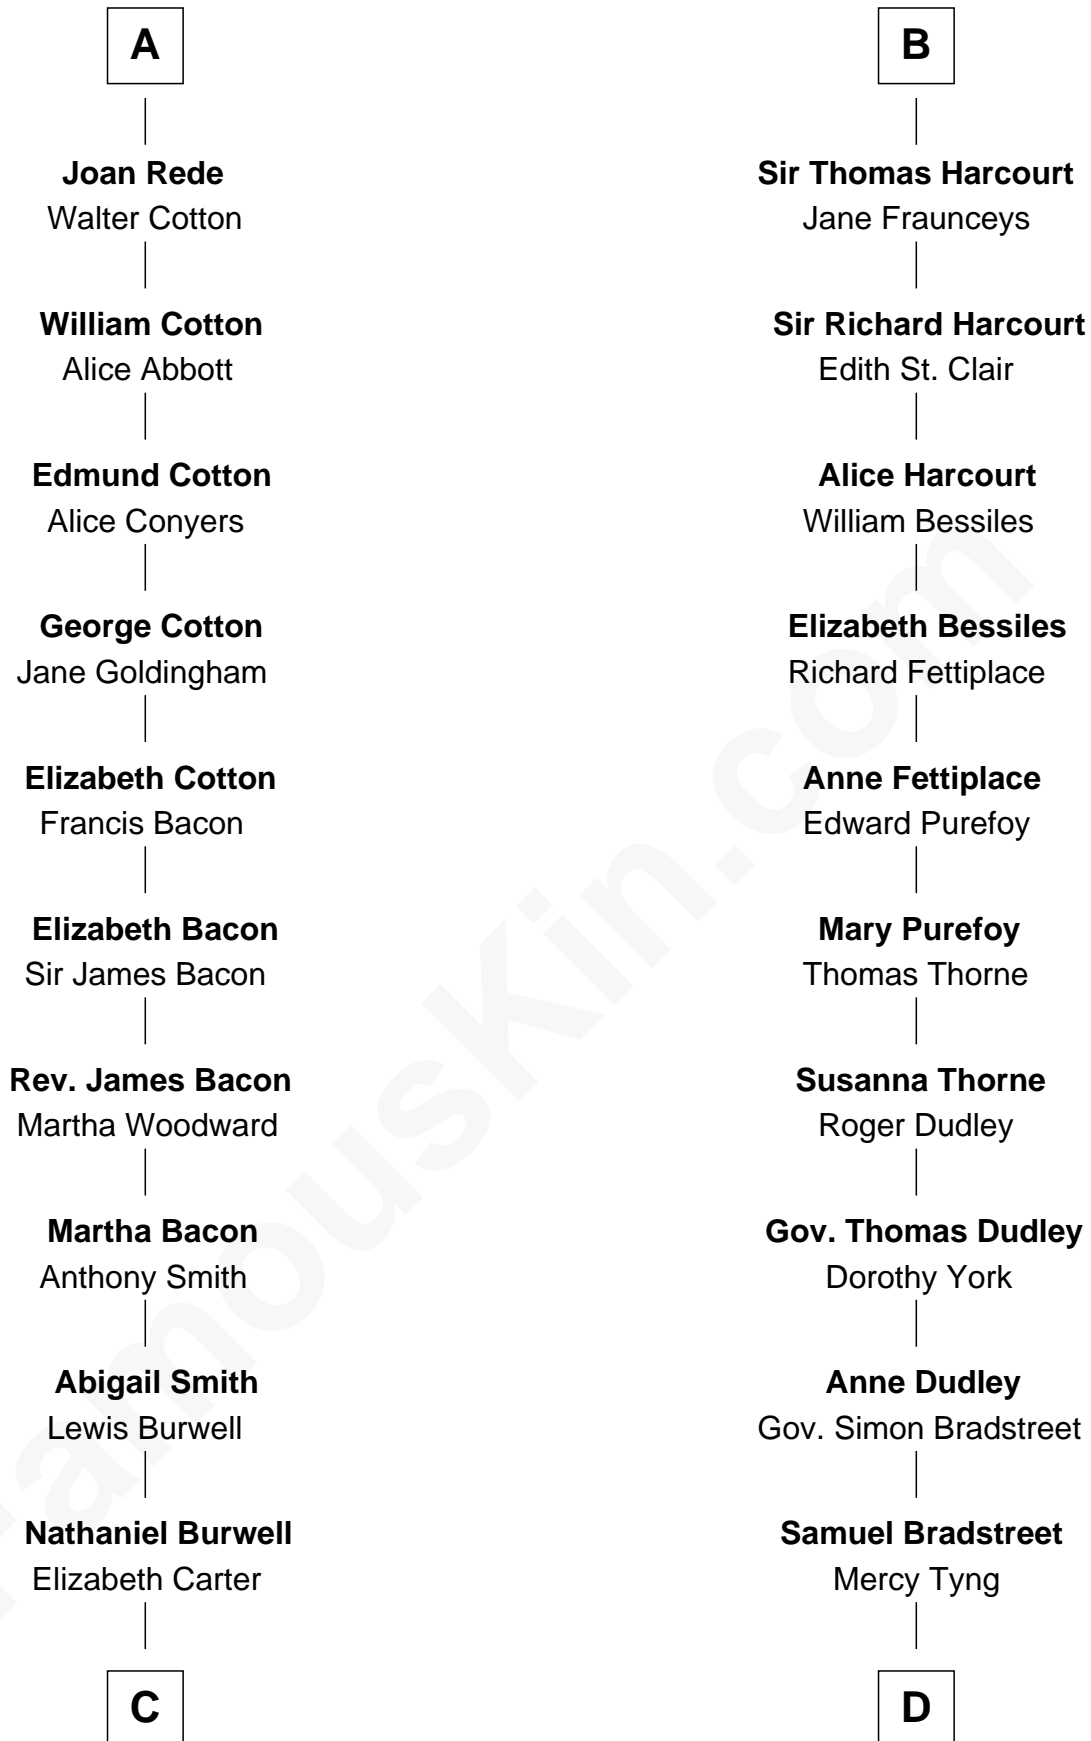

## Relationship Chart of

### Thomas Nelson

*Signer of the Declaration of Independence*

18th cousin 3 times removed of

### Oliver Wendell Holmes, Sr.

*American "Fireside" Poet*

**C**

**Elizabeth Burwell**

William Nelson

**Thomas Nelson**

*Signer of Declaration of Independence*

**D**

**Mercy Bradstreet**

Dr. James Oliver

**Sarah Oliver**

Jacob Wendell

**Oliver Wendell**

Mary Jackson

**Sarah Wendell**

Rev. Abiel Holmes