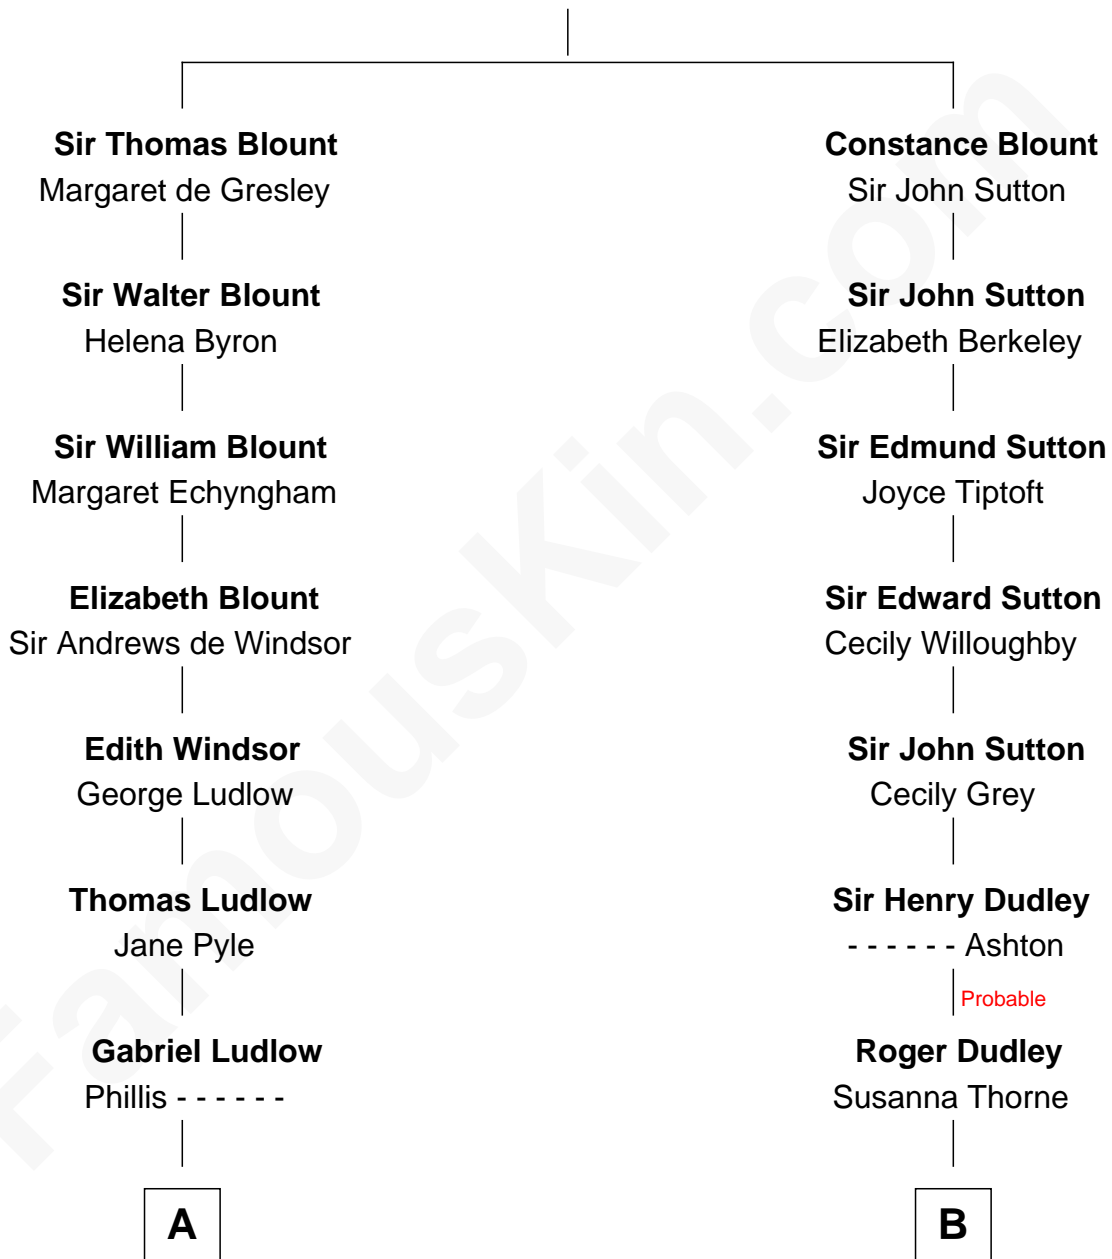

FamousKin.com

Relationship Chart of

Thomas Nelson

Signer of the Declaration of Independence

11th cousin 5 times removed of

Endicott Peabody

62nd Governor of Massachusetts

Sir Walter Blount

Sancha de Ayala

A

Sarah Ludlow
Col. John Carter

Col. Robert Carter
Judith Armistead

Elizabeth Carter
Nathaniel Burwell

Elizabeth Burwell
William Nelson

Thomas Nelson

Signer of Declaration of Independence