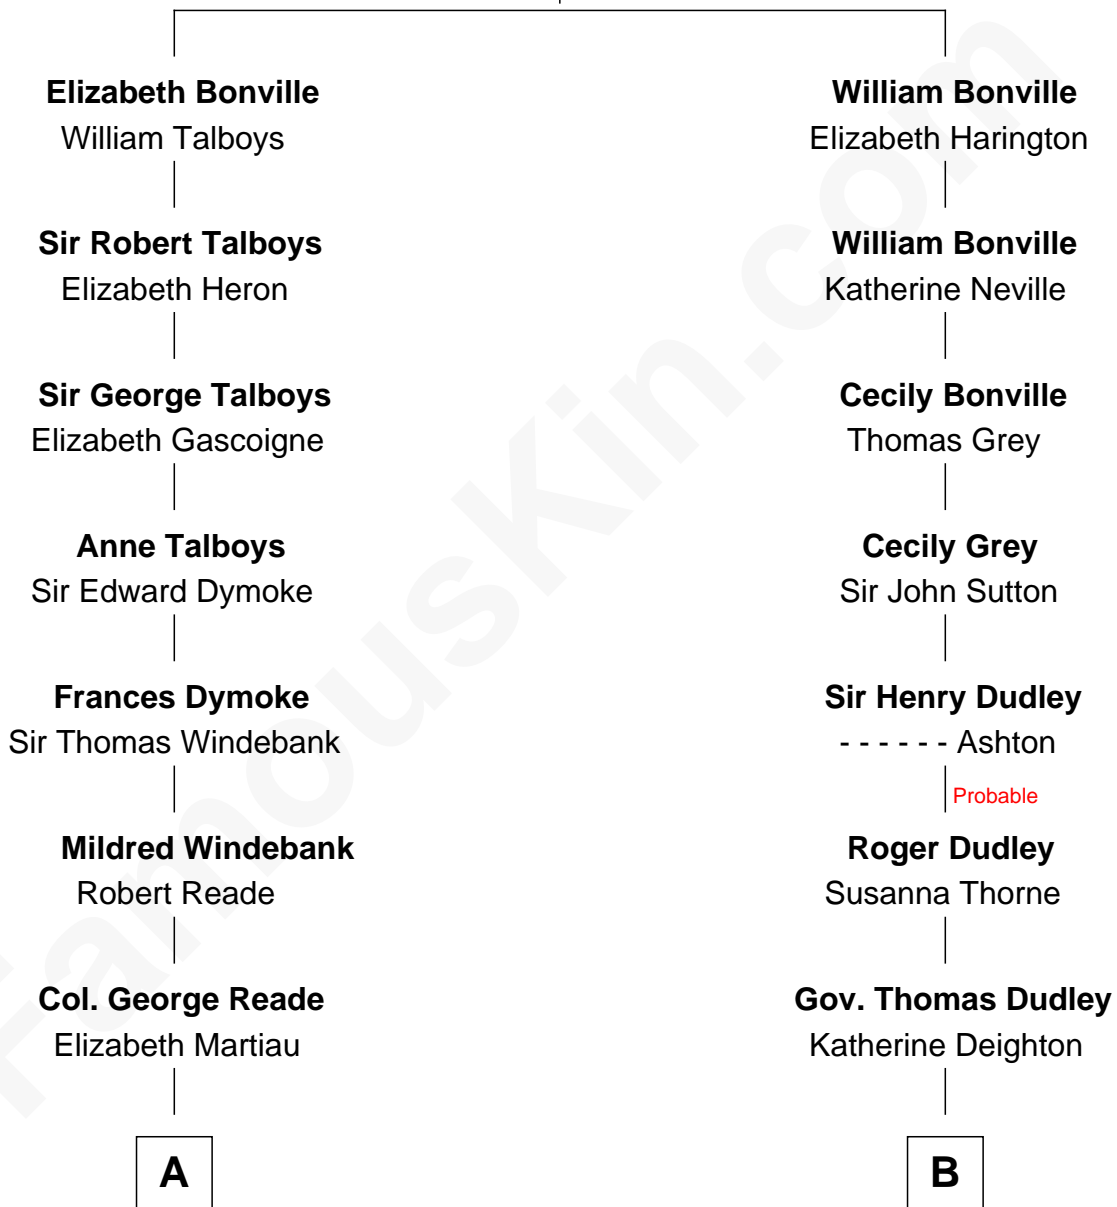

## Relationship Chart of

### Thomas Nelson

*Signer of the Declaration of Independence*

10th cousin 5 times removed of

### Endicott Peabody

*62nd Governor of Massachusetts*

**Sir William Bonville**

Margaret Grey

**A**

**Robert Reade**

Mary Lilly

**Margaret Reade**