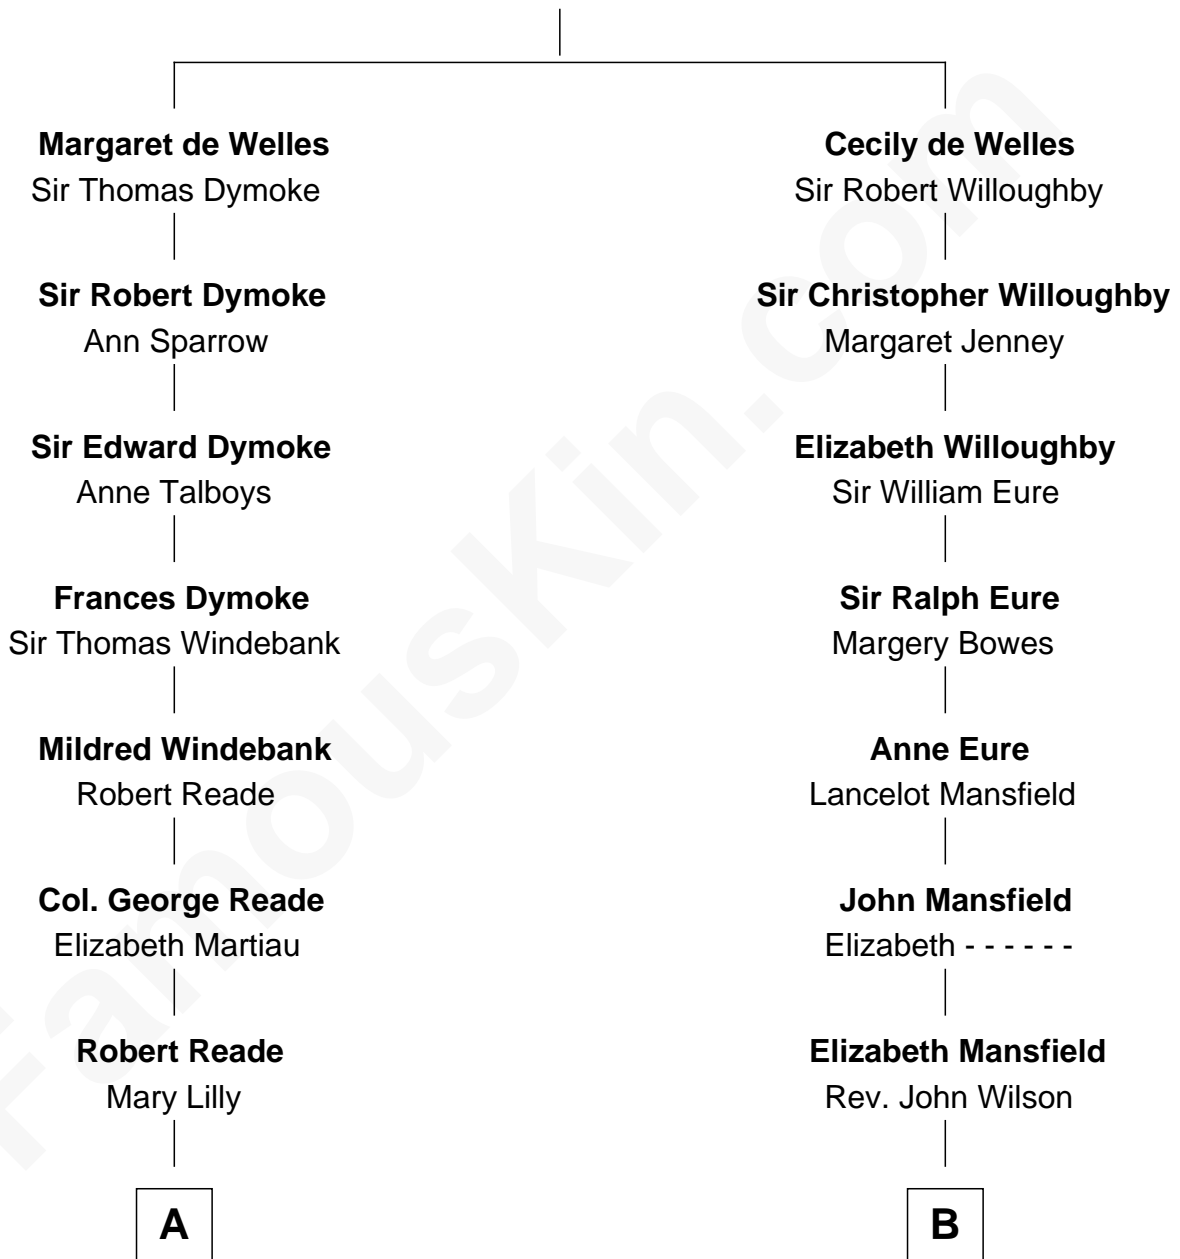

## Relationship Chart of

### Thomas Nelson

*Signer of the Declaration of Independence*

9th cousin 7 times removed of

### Endicott Peabody

*62nd Governor of Massachusetts*

**Sir Lionel de Welles**

Joan de Waterton

**A**

**Margaret Reade**

Thomas Nelson

**William Nelson**

Elizabeth Burwell

**Thomas Nelson**

*Signer of Declaration of Independence*

**B**

**Mary Wilson**

Rev. Samuel Danforth

**Mary Danforth**

Edward Bromfield