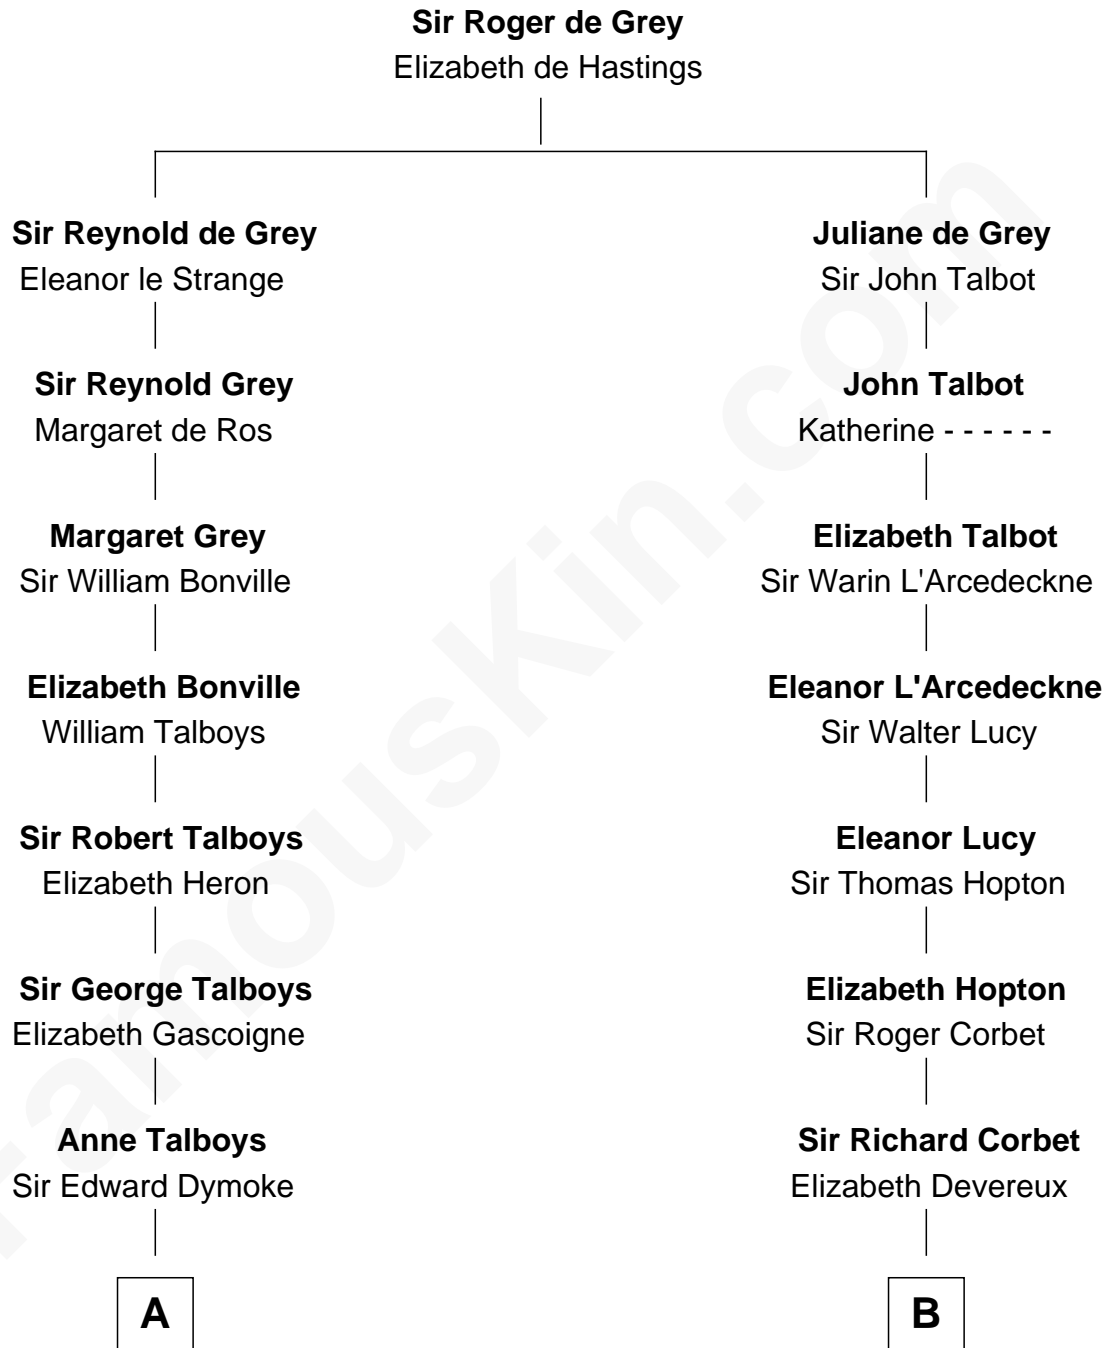

FamousKin.com

Relationship Chart of

Thomas Nelson

Signer of the Declaration of Independence

13th cousin 5 times removed of

James Russell Lowell

American "Fireside" Poet

C