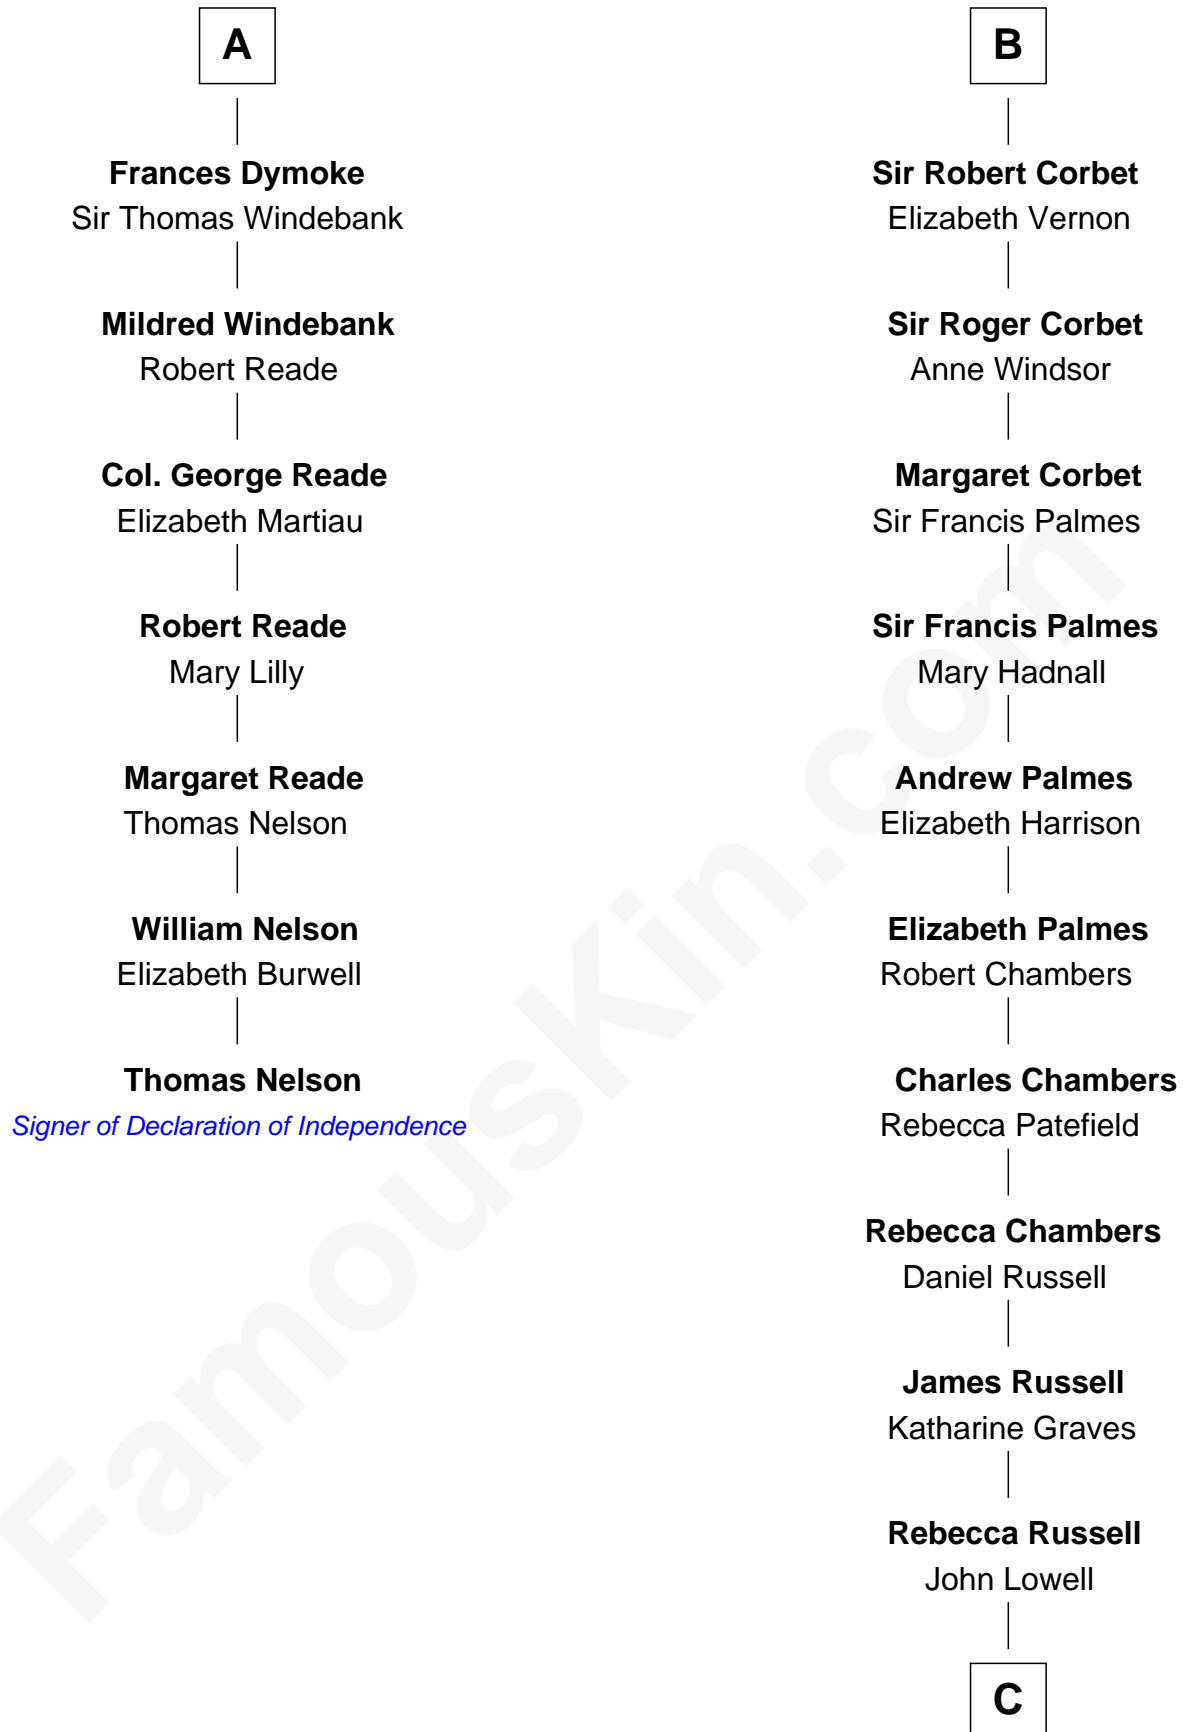

FamousKin.com

Relationship Chart of

Thomas Nelson

Signer of the Declaration of Independence

13th cousin 5 times removed of

James Russell Lowell

American "Fireside" Poet

C