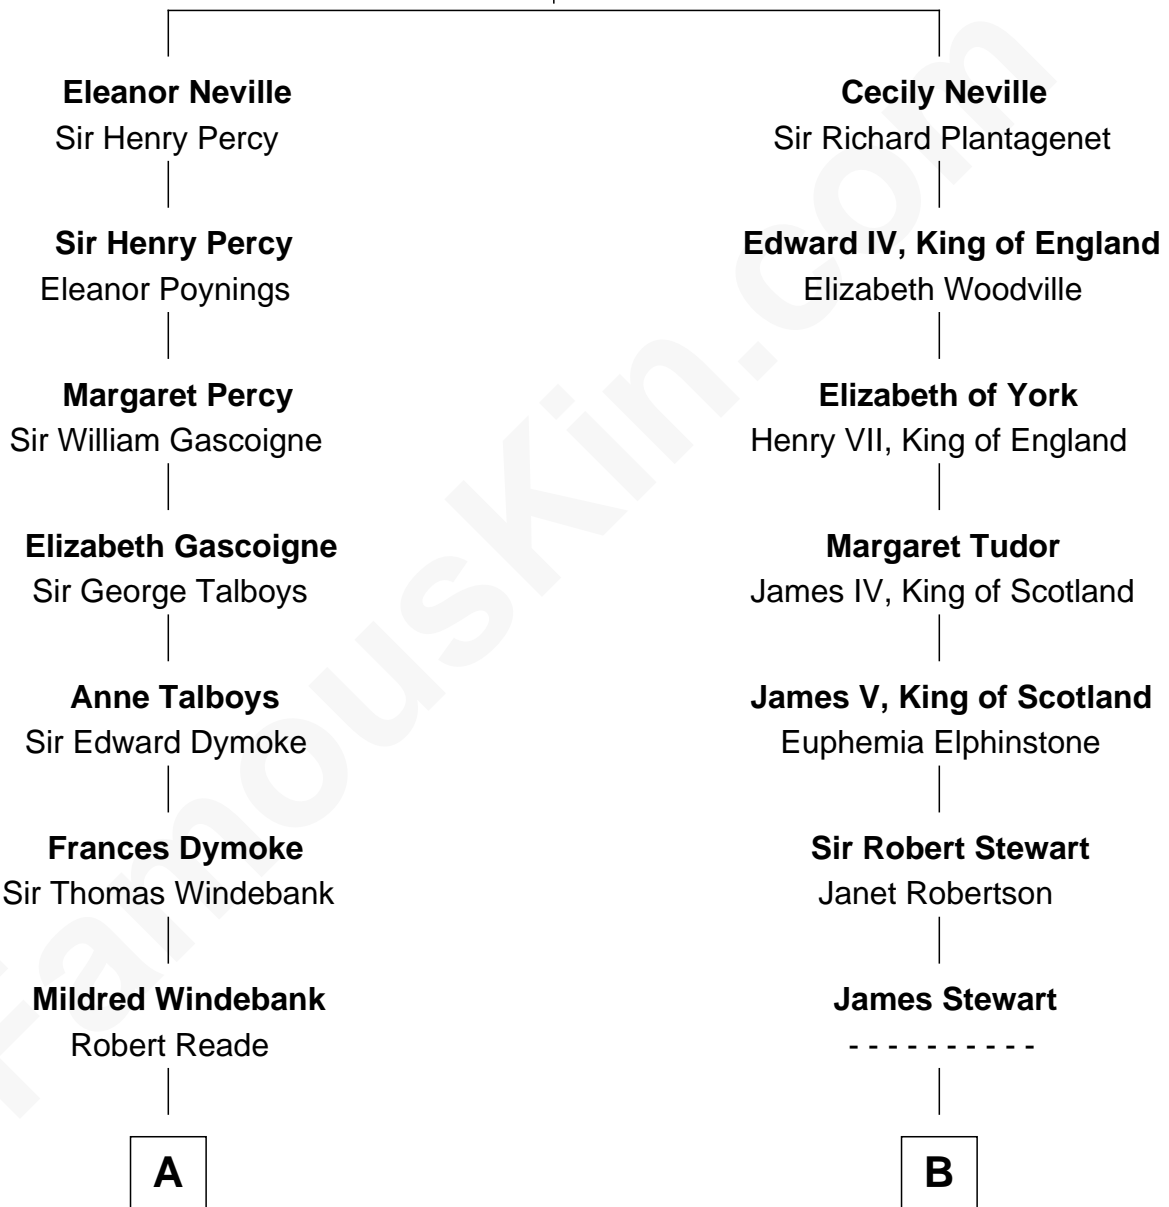

FamousKin.com

Relationship Chart of

Thomas Nelson

Signer of the Declaration of Independence

11th cousin 4 times removed of

James Russell Lowell

American "Fireside" Poet

Sir Ralph Neville

Joan Beaufort

A

Col. George Reade

Elizabeth Martiau

Robert Reade

Mary Lilly

Margaret Reade

Thomas Nelson