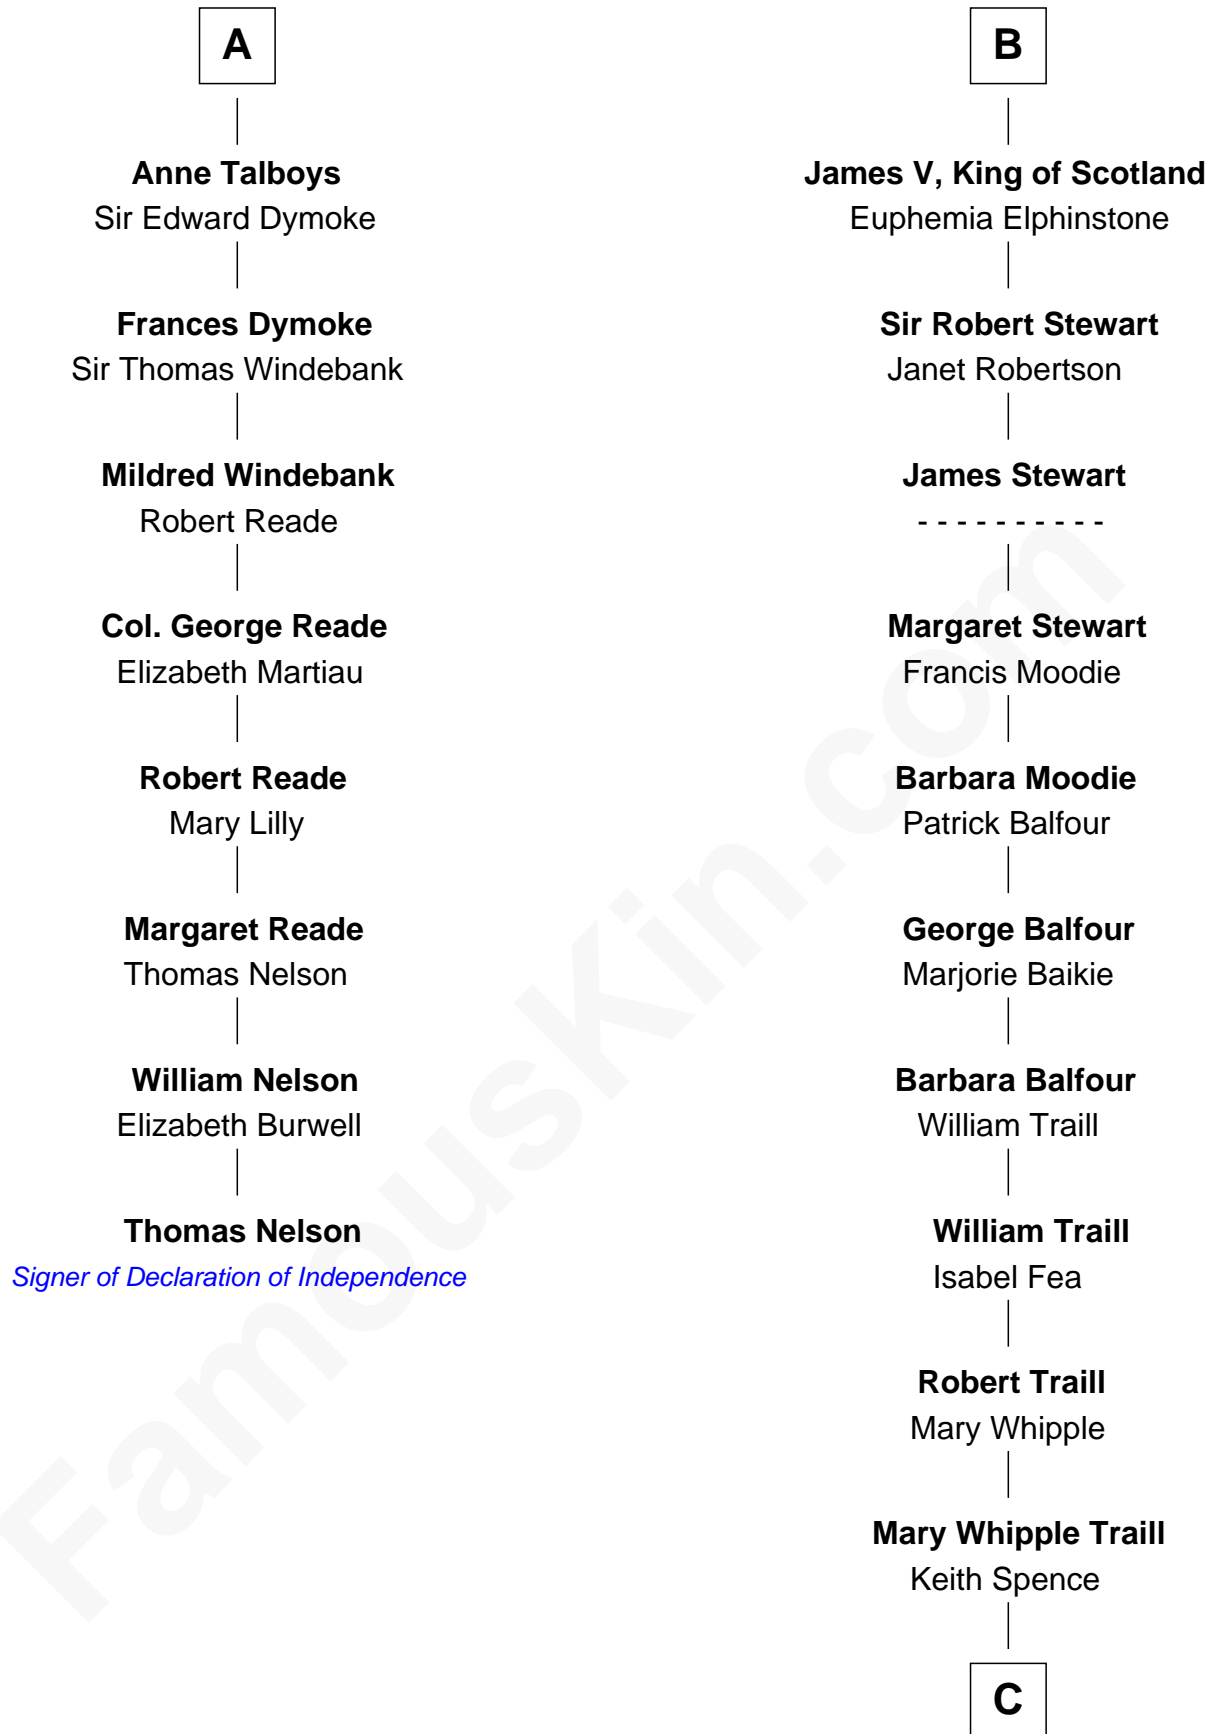

FamousKin.com

Relationship Chart of

Thomas Nelson

Signer of the Declaration of Independence

14th cousin 4 times removed of

James Russell Lowell

American "Fireside" Poet

Sir Robert de Holland

Maude la Zouche

Elizabeth de Holland

Sir Henry FitzRoger

John FitzRoger

Alice - - - - -

Elizabeth FitzRoger

Sir John Bonville

Sir William Bonville

Thomas Holand

Joan Plantagenet

Sir Thomas de Holand

Alice Fitzalan

Margaret de Holand

Sir John Beaufort

Joan Beaufort

James I, King of Scotland

James II, King of Scotland

Mary of Guelders

James III, King of Scotland

Margaret Oldenburg

James IV, King of Scotland

Margaret Tudor

B

C