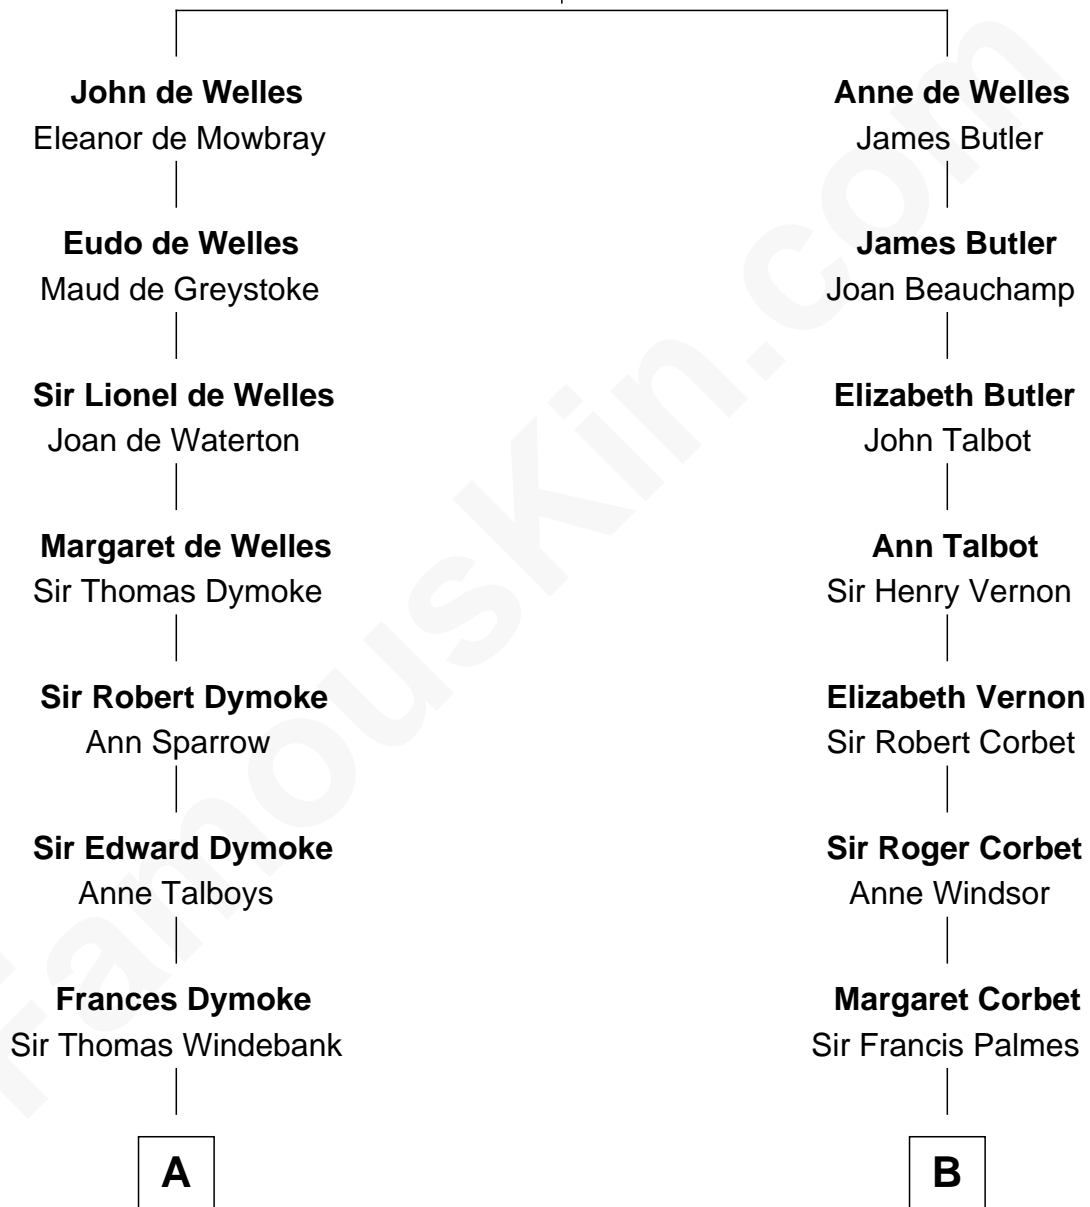

FamousKin.com

Relationship Chart of

Thomas Nelson

Signer of the Declaration of Independence

12th cousin 3 times removed of

James Russell Lowell

American "Fireside" Poet

John de Welles

Maud de Roos

A

Mildred Windebank

Robert Reade

Col. George Reade

Elizabeth Martiau

Robert Reade

Mary Lilly