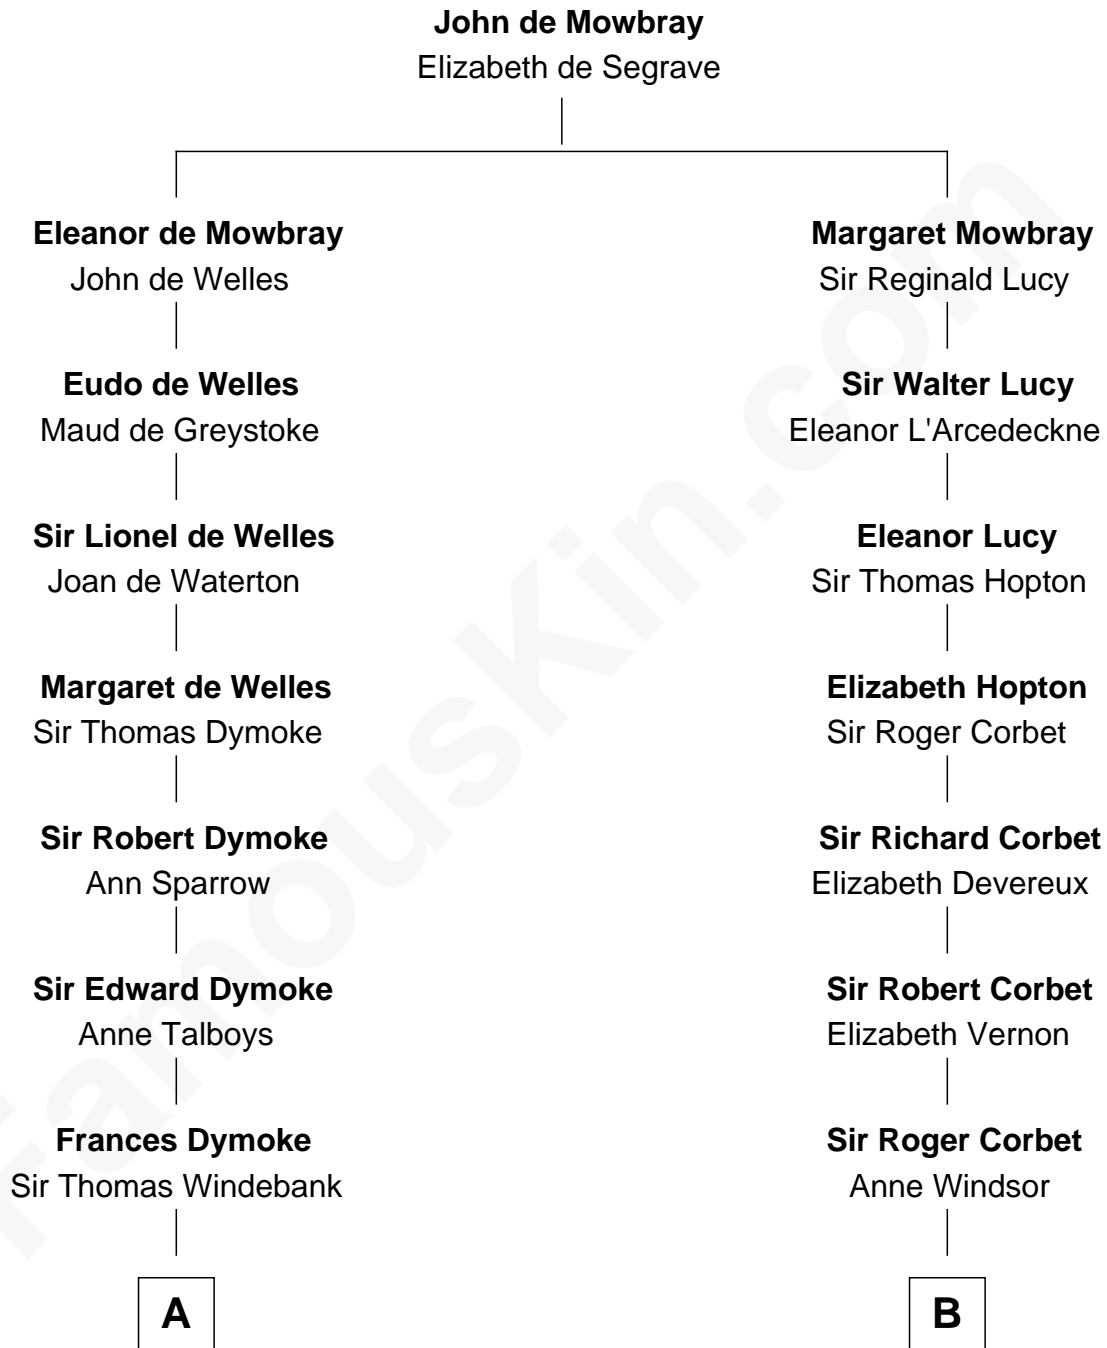

FamousKin.com

Relationship Chart of

Thomas Nelson

Signer of the Declaration of Independence

12th cousin 4 times removed of

James Russell Lowell

American "Fireside" Poet

A

Mildred Windebank

Robert Reade

Col. George Reade

Elizabeth Martiau

Robert Reade

Mary Lilly

Margaret Reade

Thomas Nelson