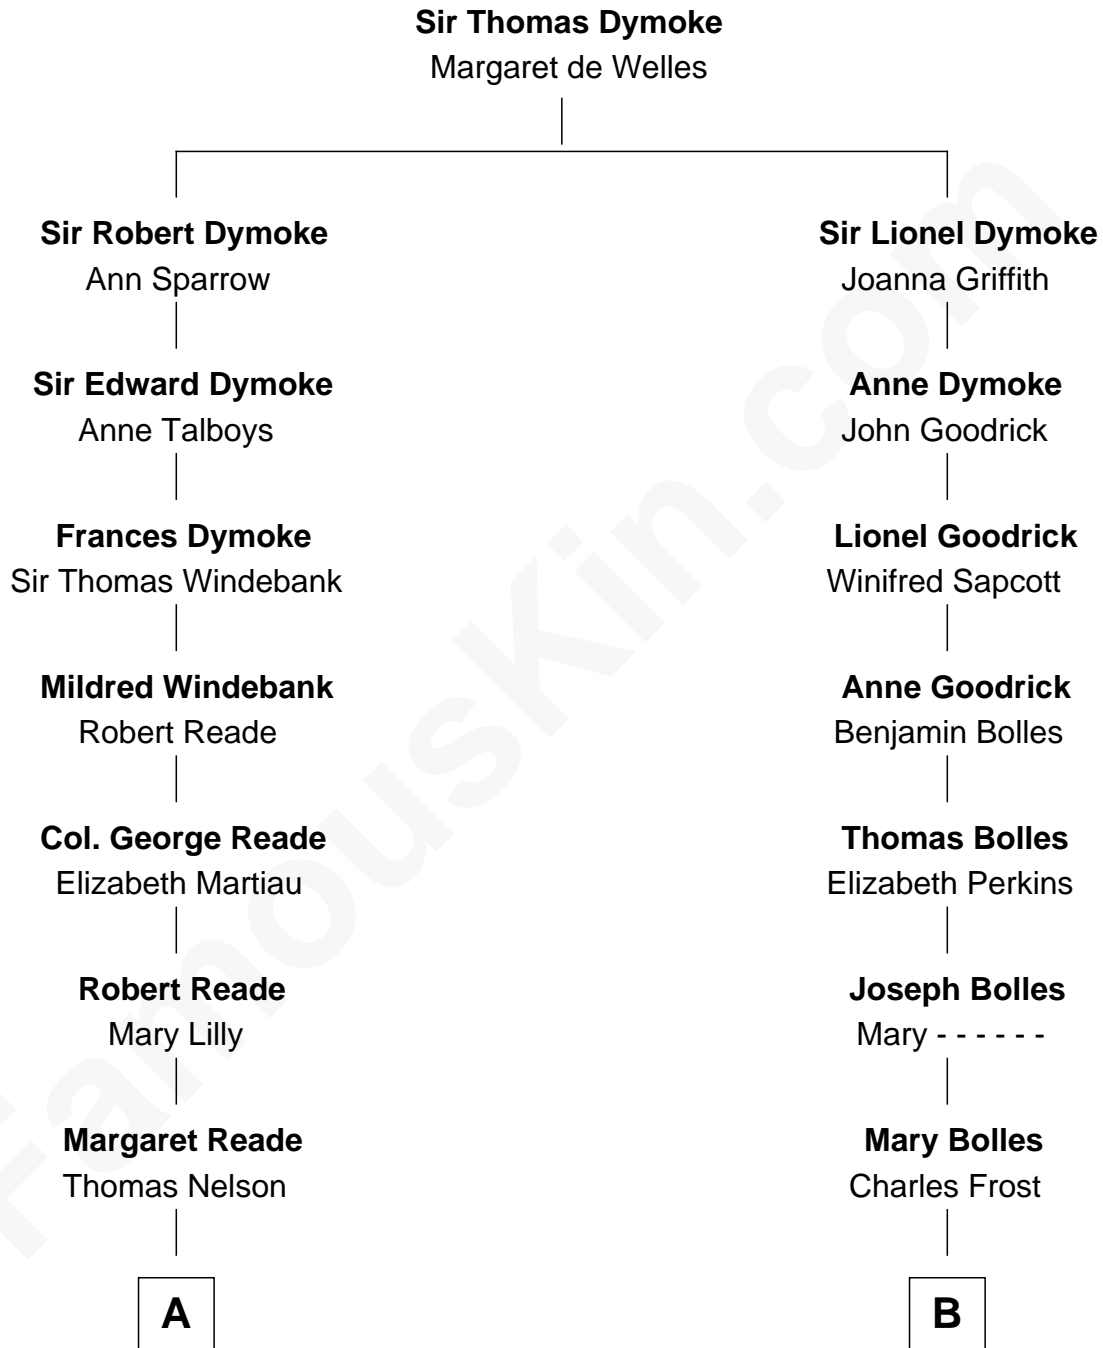

FamousKin.com

Relationship Chart of

Thomas Nelson

Signer of the Declaration of Independence

8th cousin 3 times removed of

Ichabod Goodwin

27th Governor of New Hampshire

A

William Nelson
Elizabeth Burwell

Thomas Nelson

Signer of Declaration of Independence

B

Mary Frost
John Hill

Elisha Hill
Mary Plaisted

Hannah Hill
Dominicus Goodwin

Samuel Goodwin
Anna Thompson Gerrish