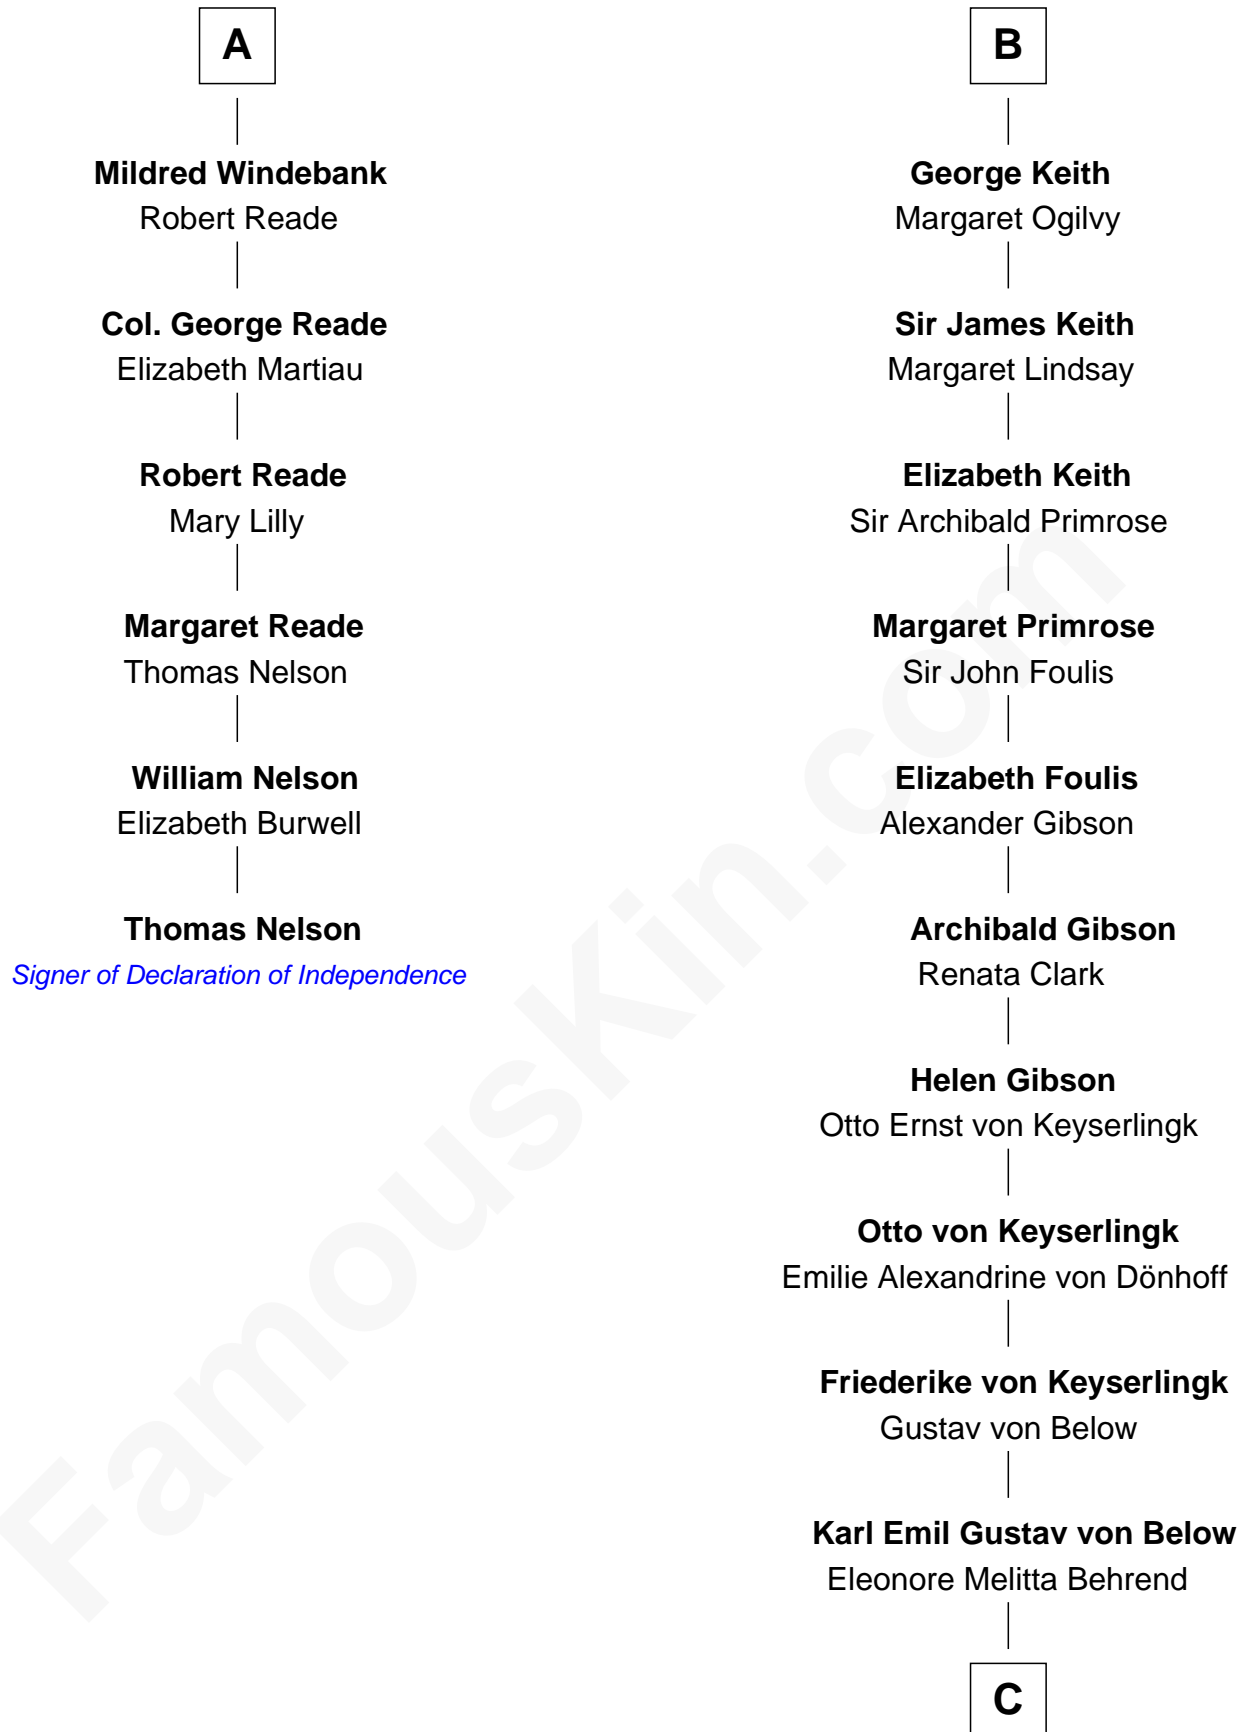

FamousKin.com

Relationship Chart of

Thomas Nelson

Signer of the Declaration of Independence

12th cousin 7 times removed of

Wernher von Braun

Rocket Scientist

John of Gaunt

Katherine Roet

C

Marie Eleonore Dorothea von Below

Wernher von Quistorp

Emmy von Quistorp

Magnus von Braun

Wernher von Braun

Rocket Scientist