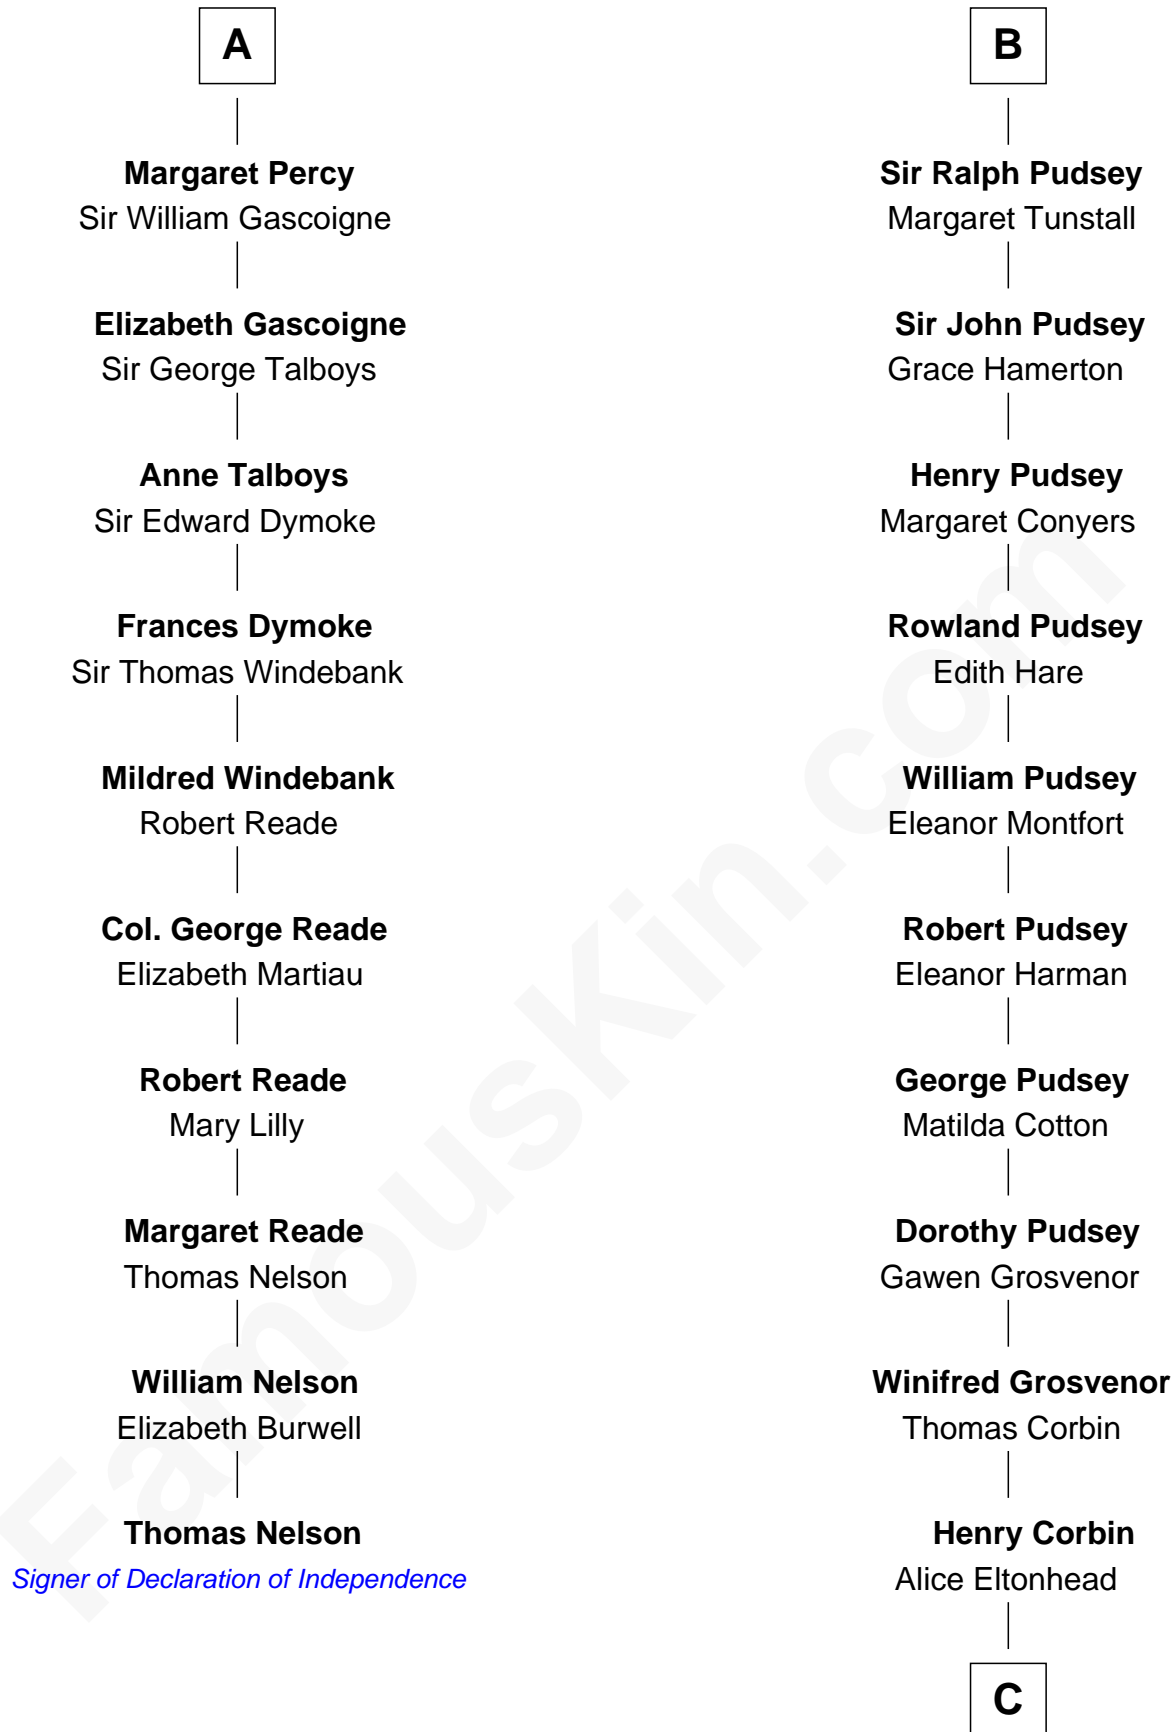

FamousKin.com

Relationship Chart of

Thomas Nelson

Signer of the Declaration of Independence

16th cousin 3 times removed of

Richard Henry Lee

Signer of the Declaration of Independence

Sir Richard FitzRoy

Rose de Dover

C

Laetitia Corbin

Richard Lee

Gov. Thomas Lee

Hannah Ludwell

Richard Henry Lee

Signer of Declaration of Independence