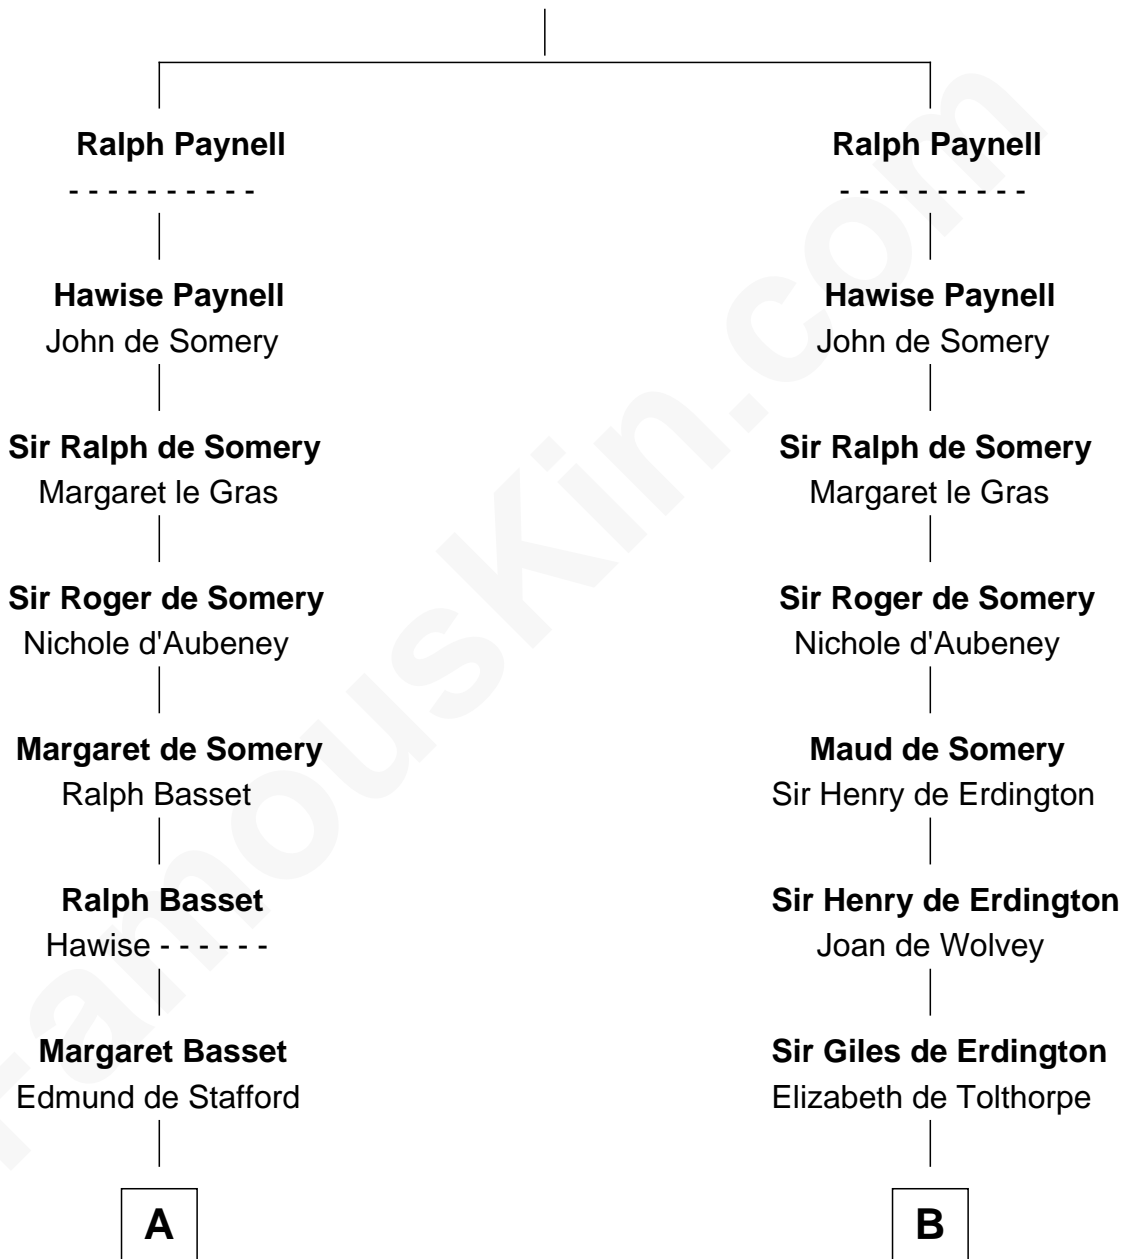

## Relationship Chart of

### Thomas Nelson

*Signer of the Declaration of Independence*

20th cousin 1 time removed of

### Richard Henry Lee

*Signer of the Declaration of Independence*

**Fulk Paynel**

-----

**C**

**Col. George Reade**

Elizabeth Martiau

**Robert Reade**

Mary Lilly

**Margaret Reade**

Thomas Nelson

**William Nelson**

Elizabeth Burwell

**Thomas Nelson**

*Signer of Declaration of Independence*

**D**