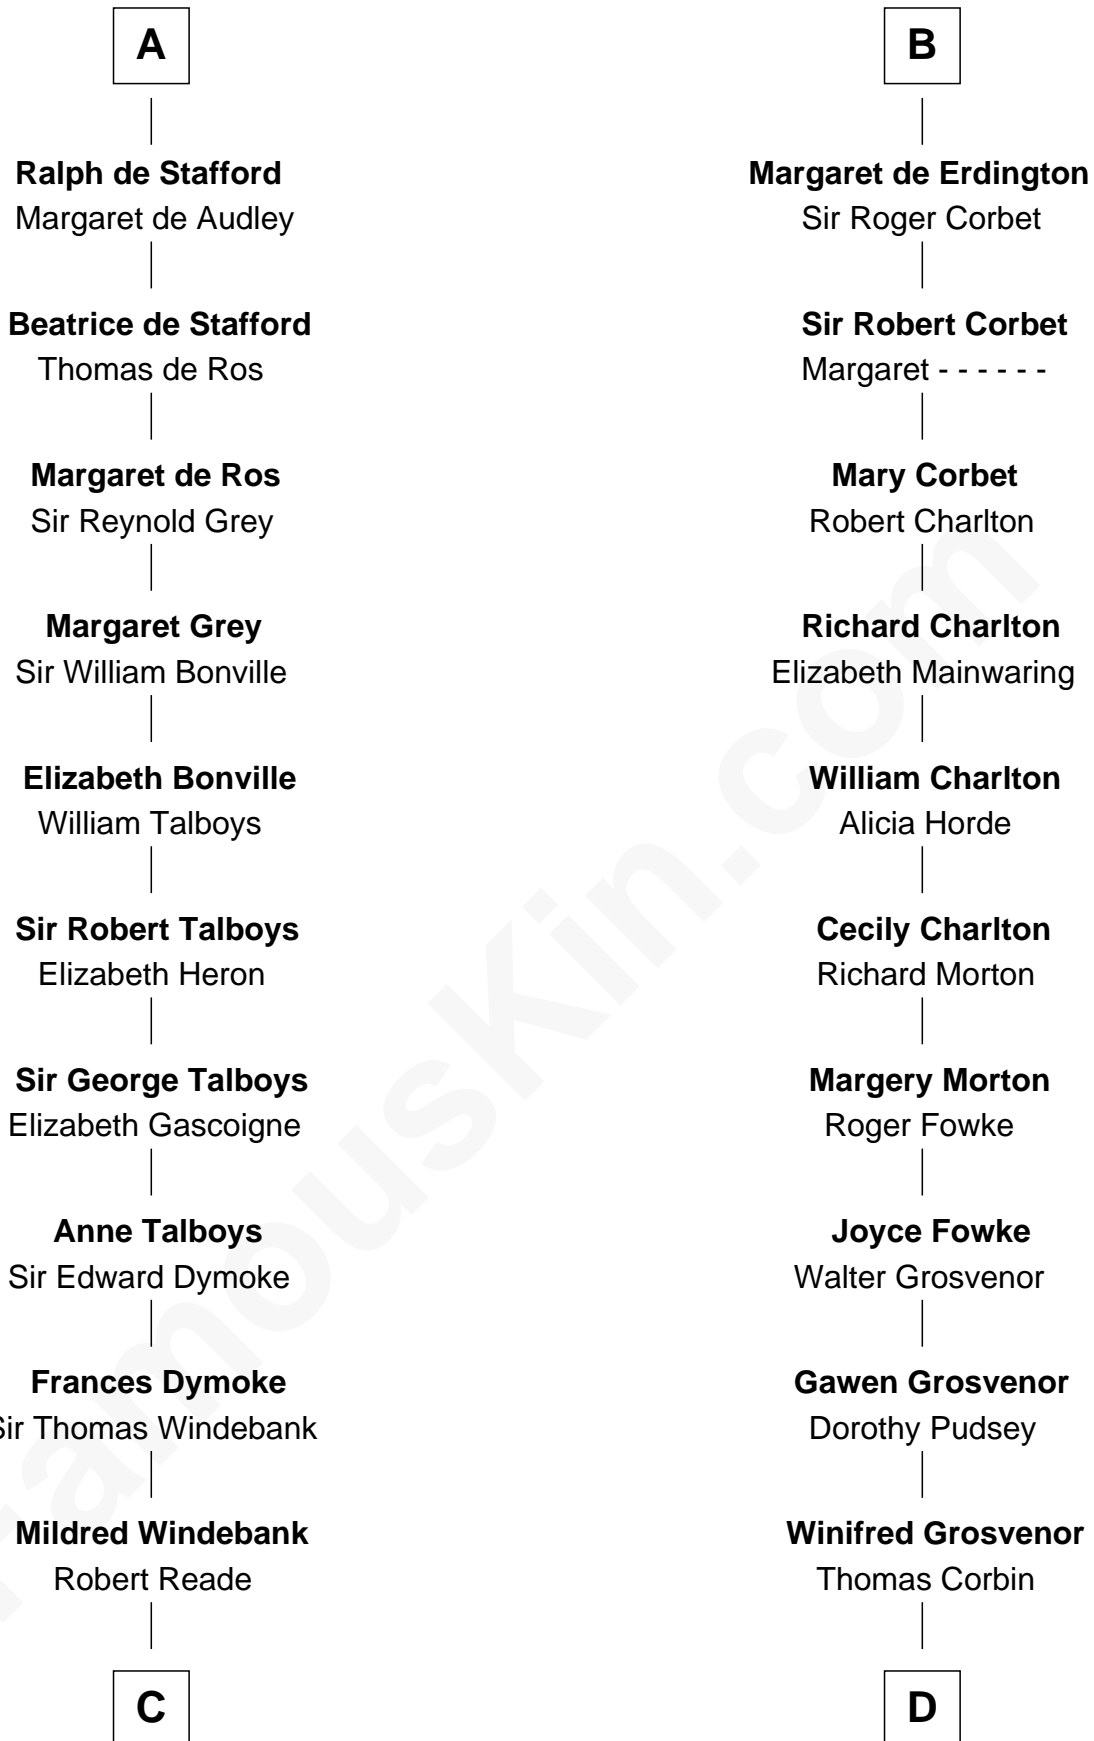

## Relationship Chart of

### Thomas Nelson

*Signer of the Declaration of Independence*

20th cousin 1 time removed of

### Richard Henry Lee

*Signer of the Declaration of Independence*

**Fulk Paynel**

-----

**C**

**Col. George Reade**

Elizabeth Martiau

**Robert Reade**

Mary Lilly

**Margaret Reade**

Thomas Nelson

**William Nelson**

Elizabeth Burwell

**Thomas Nelson**

*Signer of Declaration of Independence*

**D**