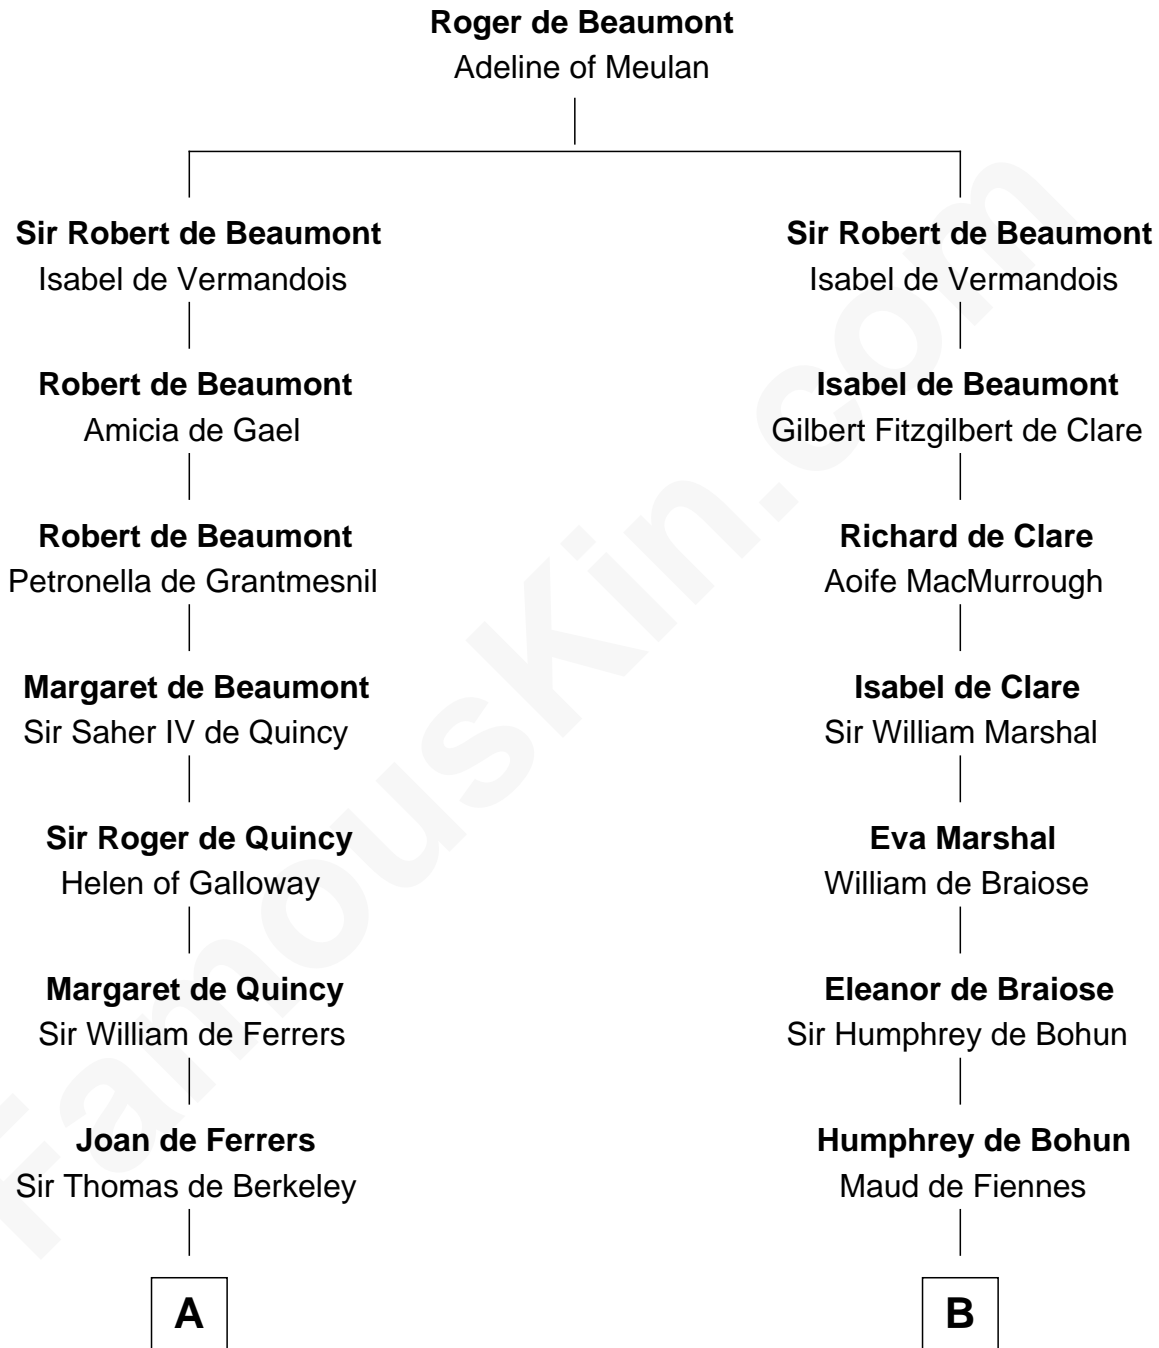

FamousKin.com

Relationship Chart of

Thomas Nelson

Signer of the Declaration of Independence

21st cousin of

Richard Henry Lee

Signer of the Declaration of Independence

C

Col. George Reade

Elizabeth Martiau

Robert Reade

Mary Lilly

Margaret Reade

Thomas Nelson

William Nelson

Elizabeth Burwell