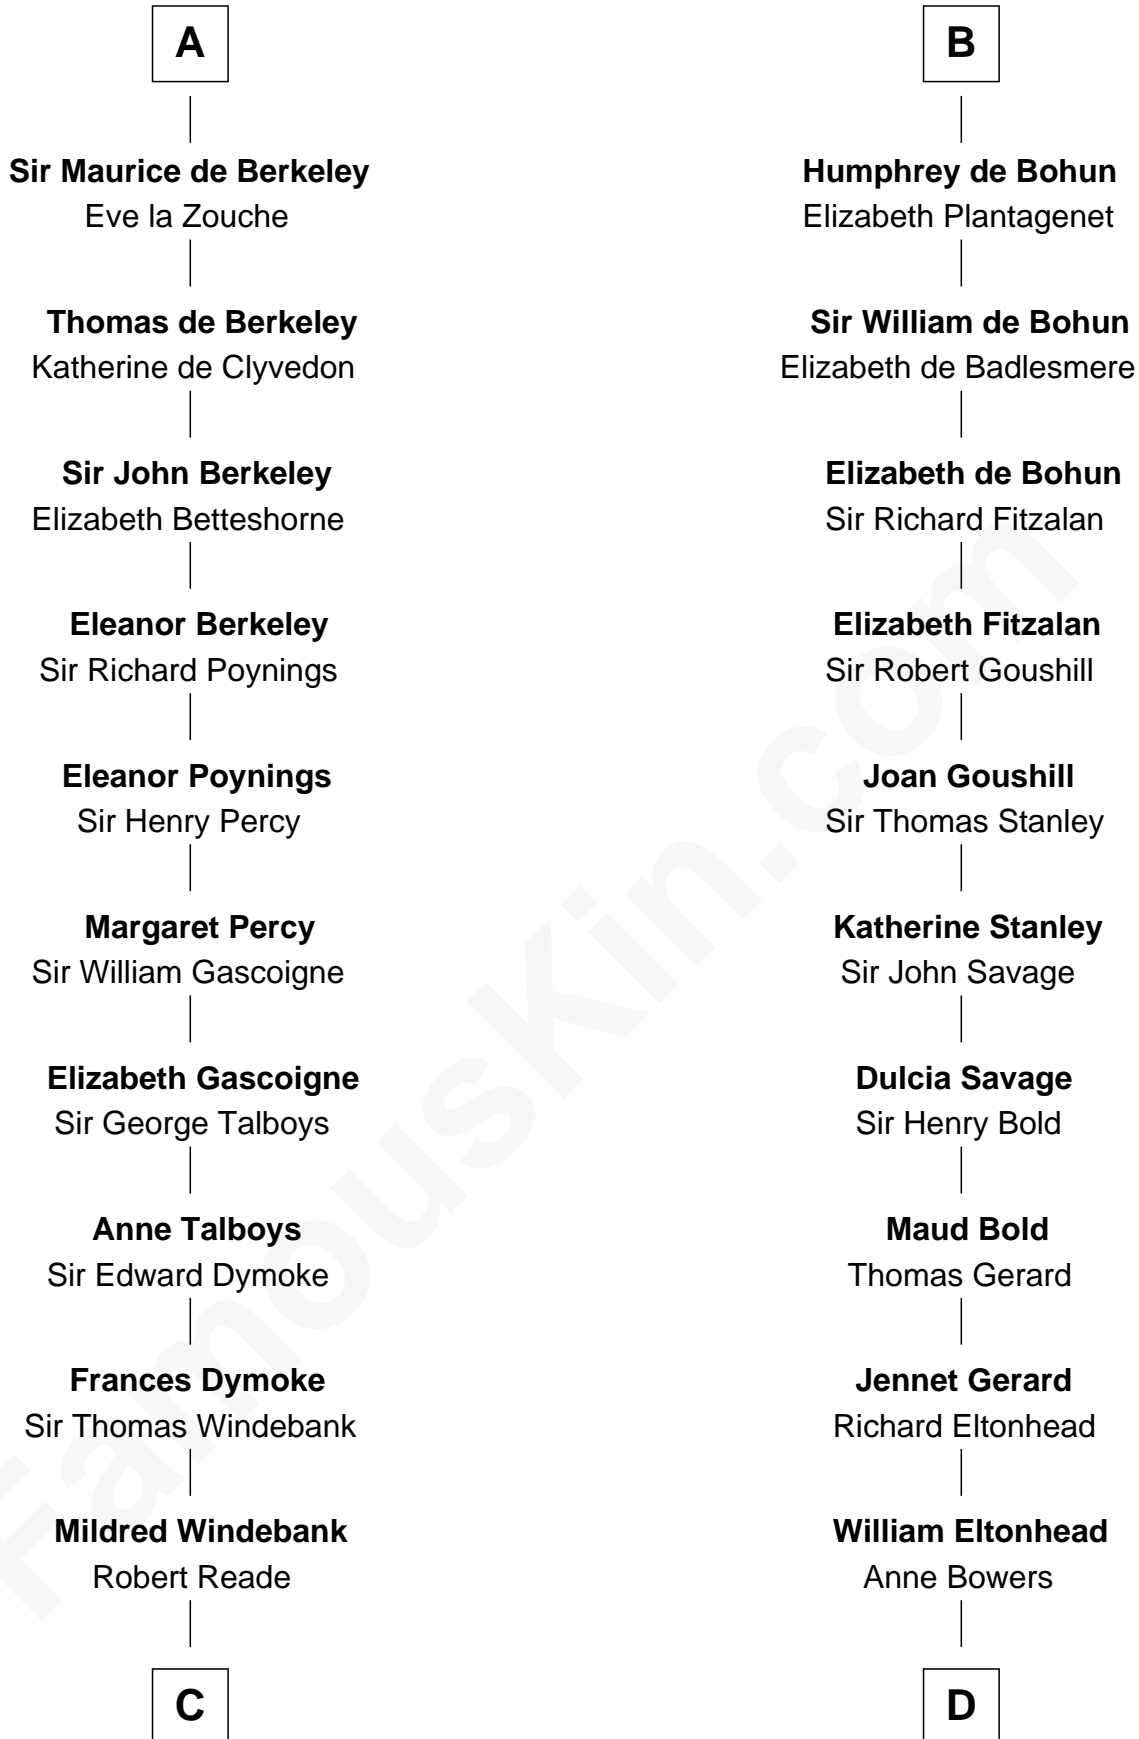

FamousKin.com

Relationship Chart of

Thomas Nelson

Signer of the Declaration of Independence

21st cousin of

Richard Henry Lee

Signer of the Declaration of Independence

C

Col. George Reade

Elizabeth Martiau

Robert Reade

Mary Lilly

Margaret Reade

Thomas Nelson

William Nelson

Elizabeth Burwell