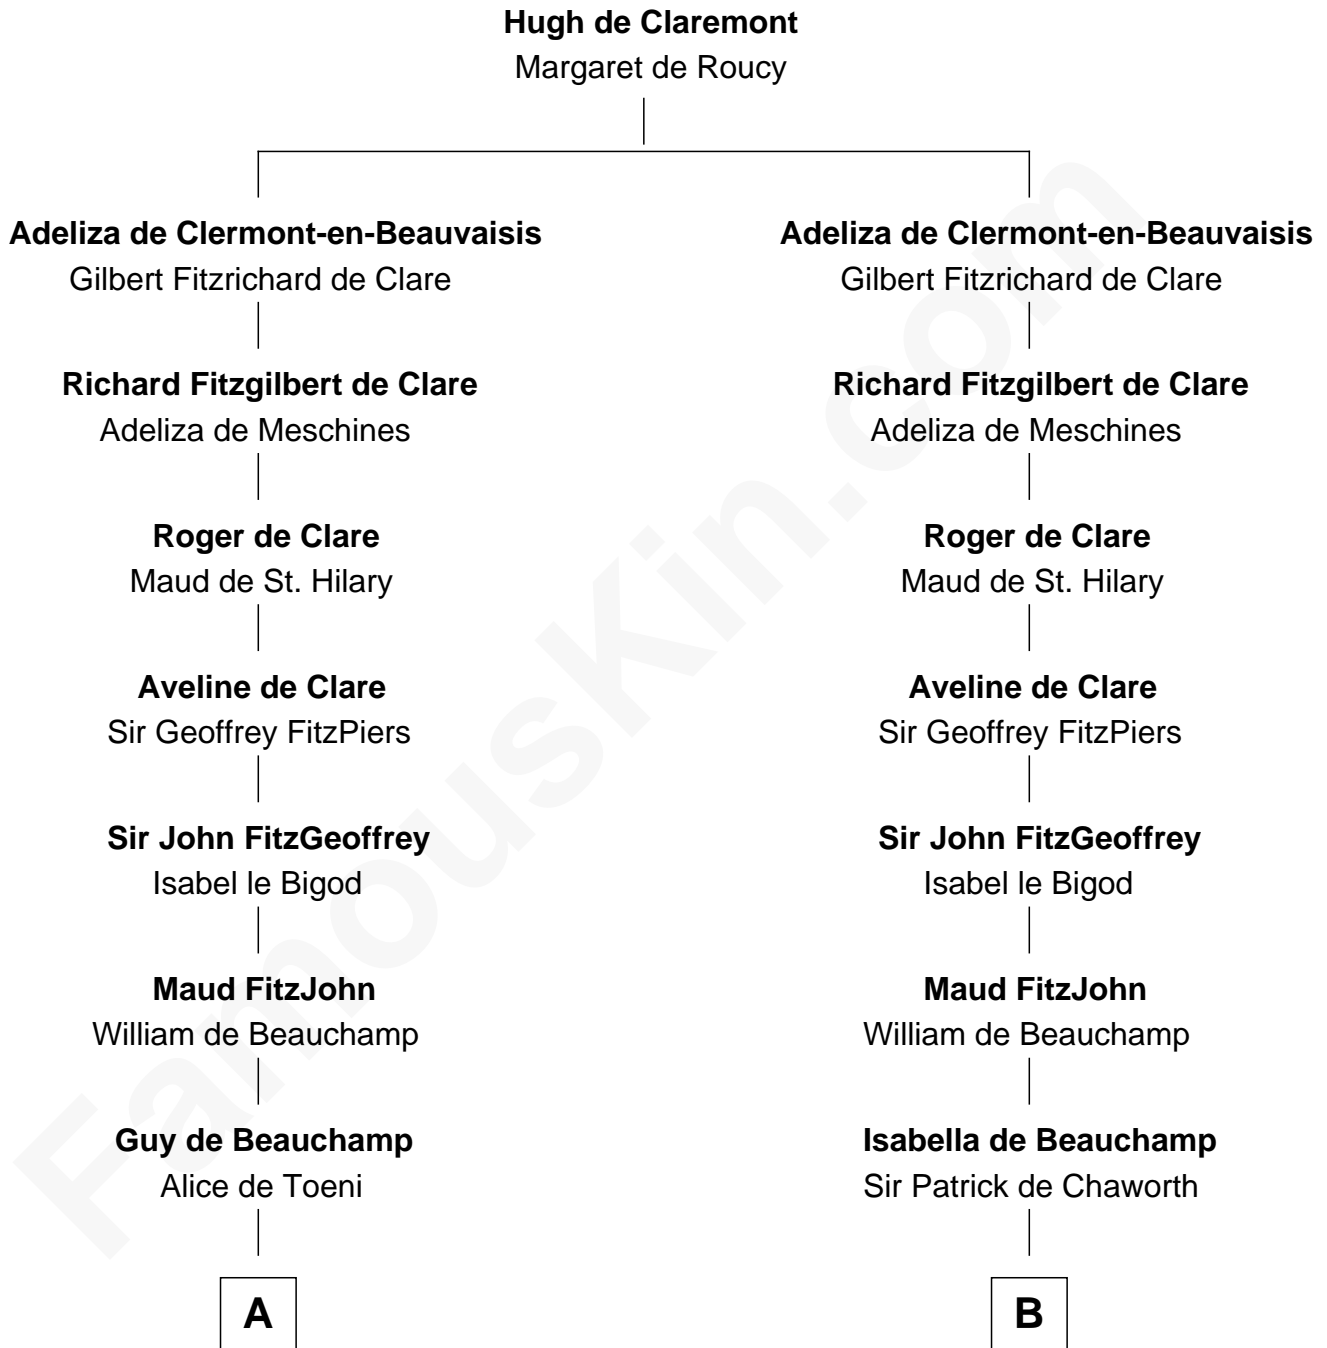

FamousKin.com

Relationship Chart of

Thomas Nelson

Signer of the Declaration of Independence

21st cousin of

Richard Henry Lee

Signer of the Declaration of Independence

C

Col. George Reade

Elizabeth Martiau

Robert Reade

Mary Lilly

Margaret Reade

Thomas Nelson

William Nelson

Elizabeth Burwell