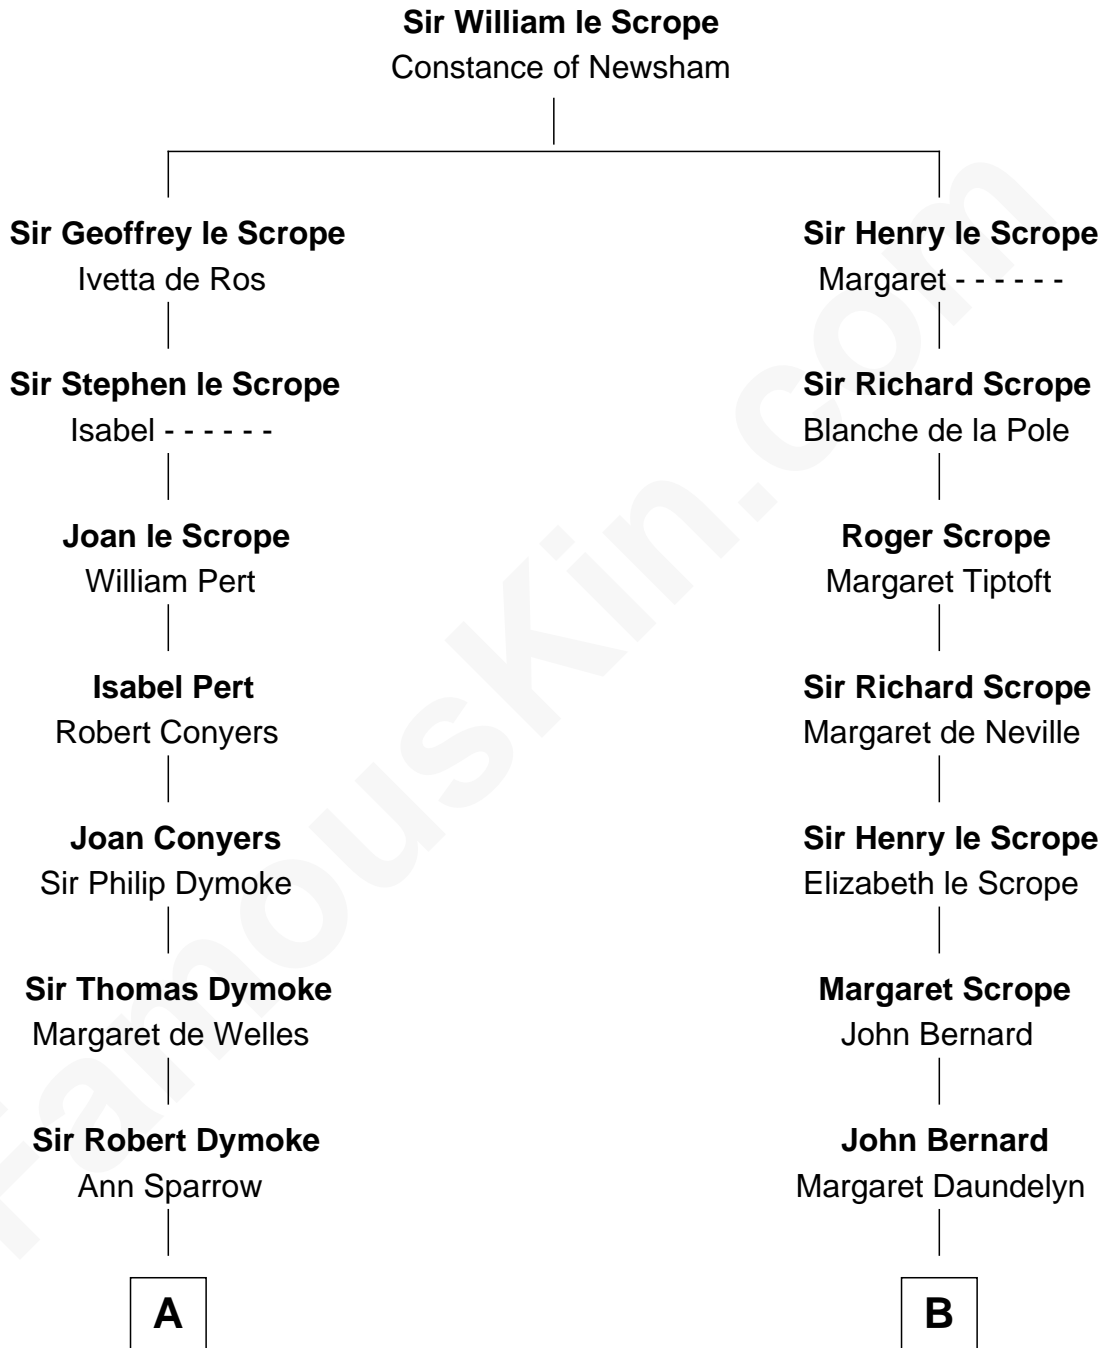

FamousKin.com

Relationship Chart of Thomas Nelson

Signer of the Declaration of Independence

14th cousin of

Richard Henry Lee

Signer of the Declaration of Independence

A

Sir Edward Dymoke

Anne Talboys

Frances Dymoke

Sir Thomas Windebank

Mildred Windebank

Robert Reade

Col. George Reade

Elizabeth Martiau

Robert Reade