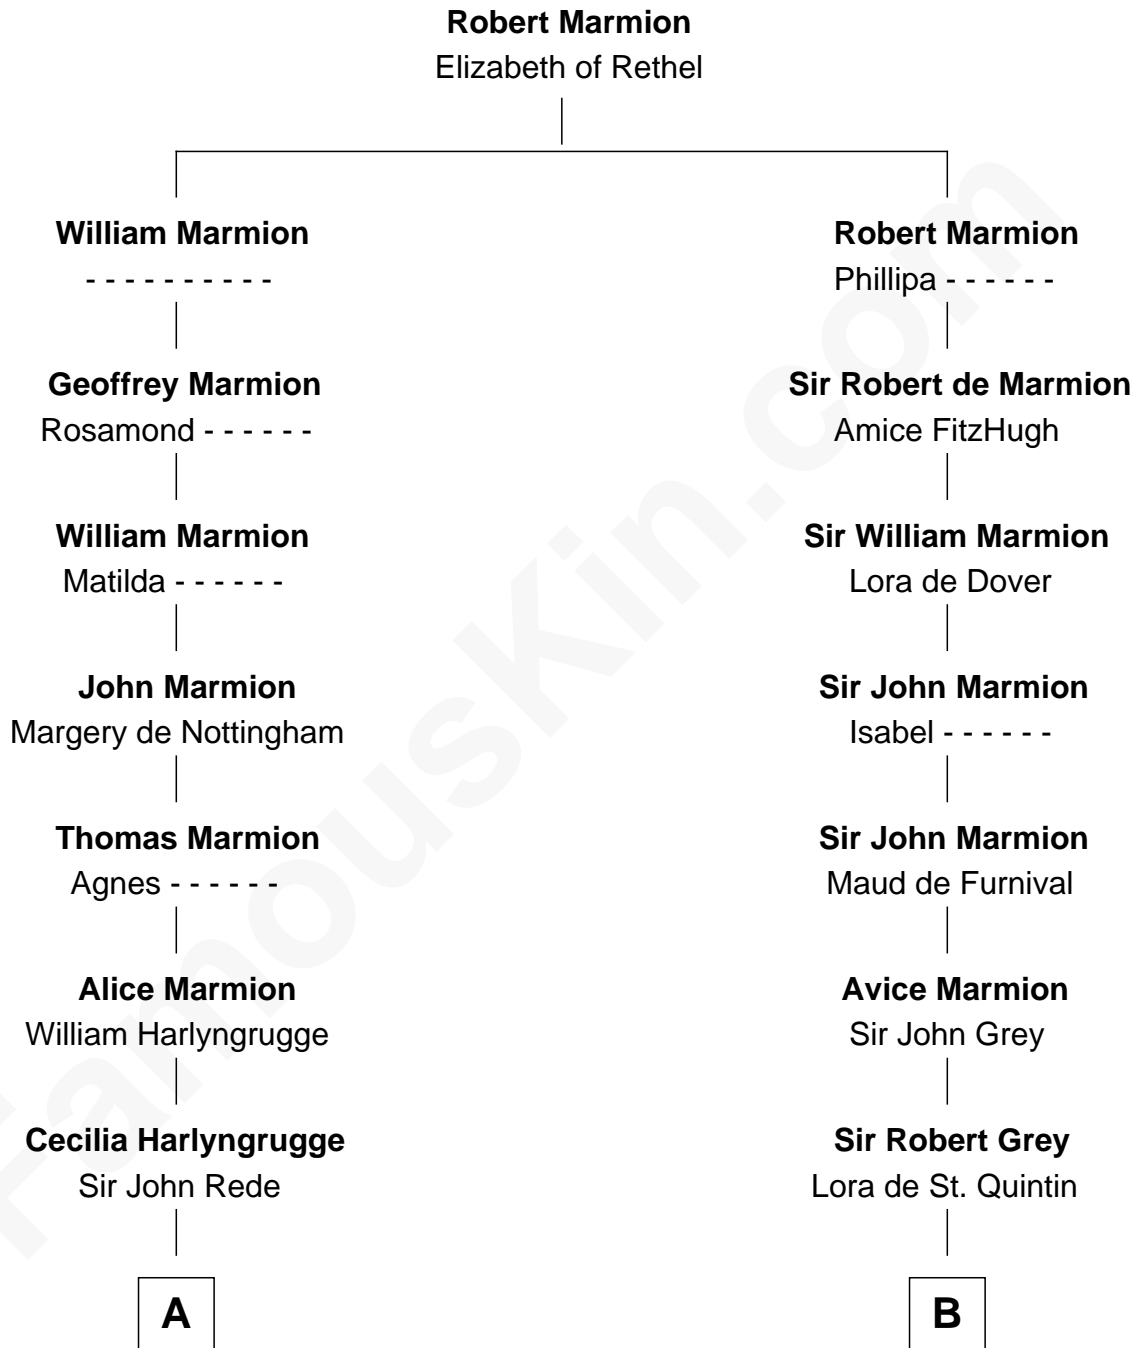

FamousKin.com

Relationship Chart of

Thomas Nelson

Signer of the Declaration of Independence

18th cousin 3 times removed of

Richard Henry Lee

Signer of the Declaration of Independence

C

Elizabeth Burwell

William Nelson

Thomas Nelson

Signer of Declaration of Independence

D

Winifred Grosvenor

Thomas Corbin

Henry Corbin