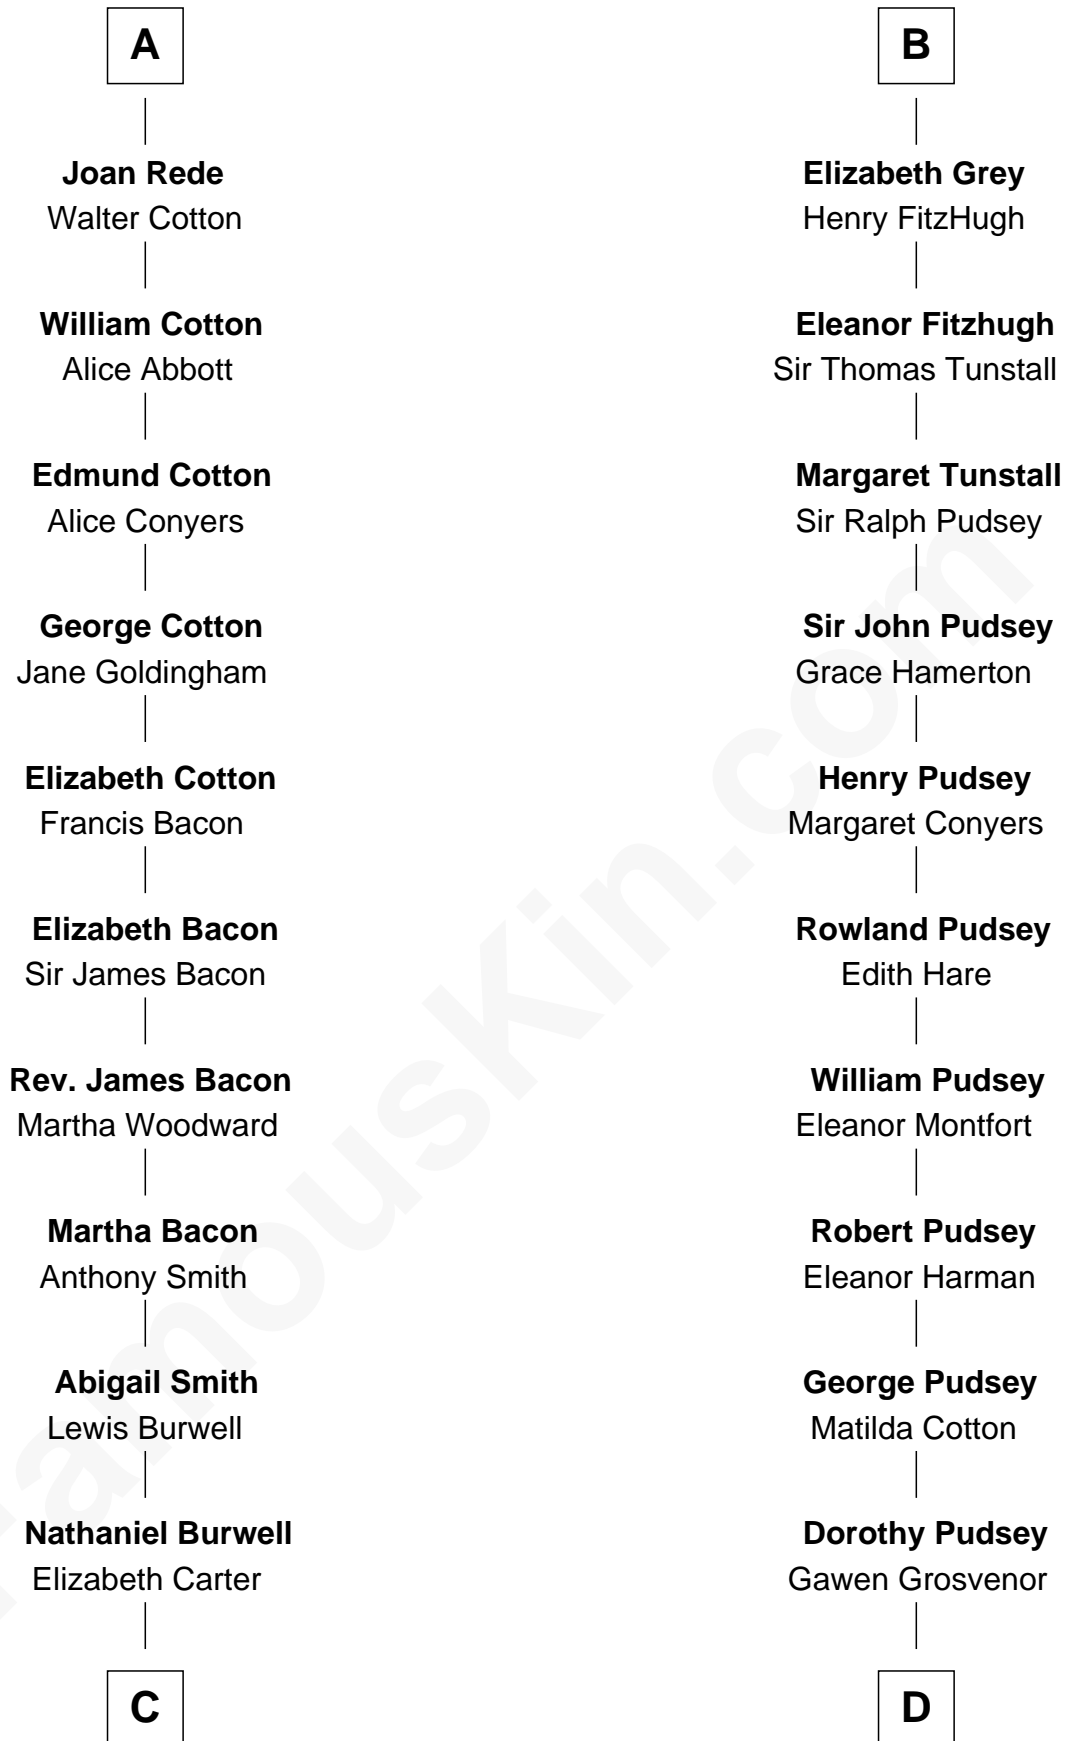

FamousKin.com

Relationship Chart of

Thomas Nelson

Signer of the Declaration of Independence

18th cousin 3 times removed of

Richard Henry Lee

Signer of the Declaration of Independence

C

Elizabeth Burwell

William Nelson

Thomas Nelson

Signer of Declaration of Independence

D

Winifred Grosvenor

Thomas Corbin

Henry Corbin