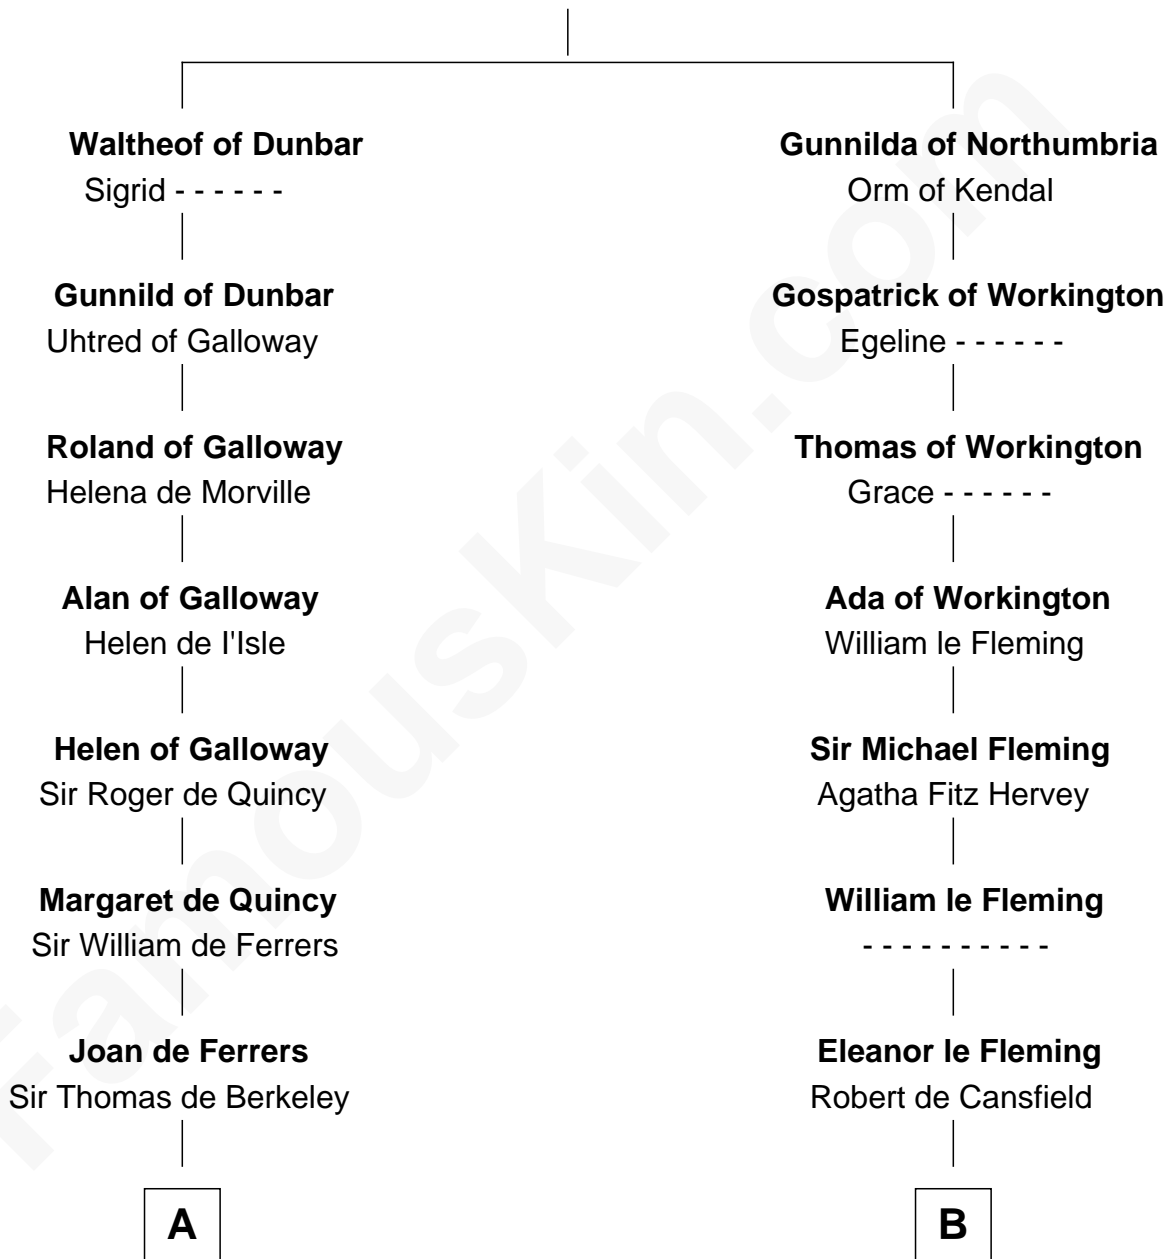

FamousKin.com

Relationship Chart of

Thomas Nelson

Signer of the Declaration of Independence

21st cousin of

Richard Henry Lee

Signer of the Declaration of Independence

Gospatric I of Northumbria

C

Col. George Reade

Elizabeth Martiau

Robert Reade

Mary Lilly

Margaret Reade

Thomas Nelson

William Nelson