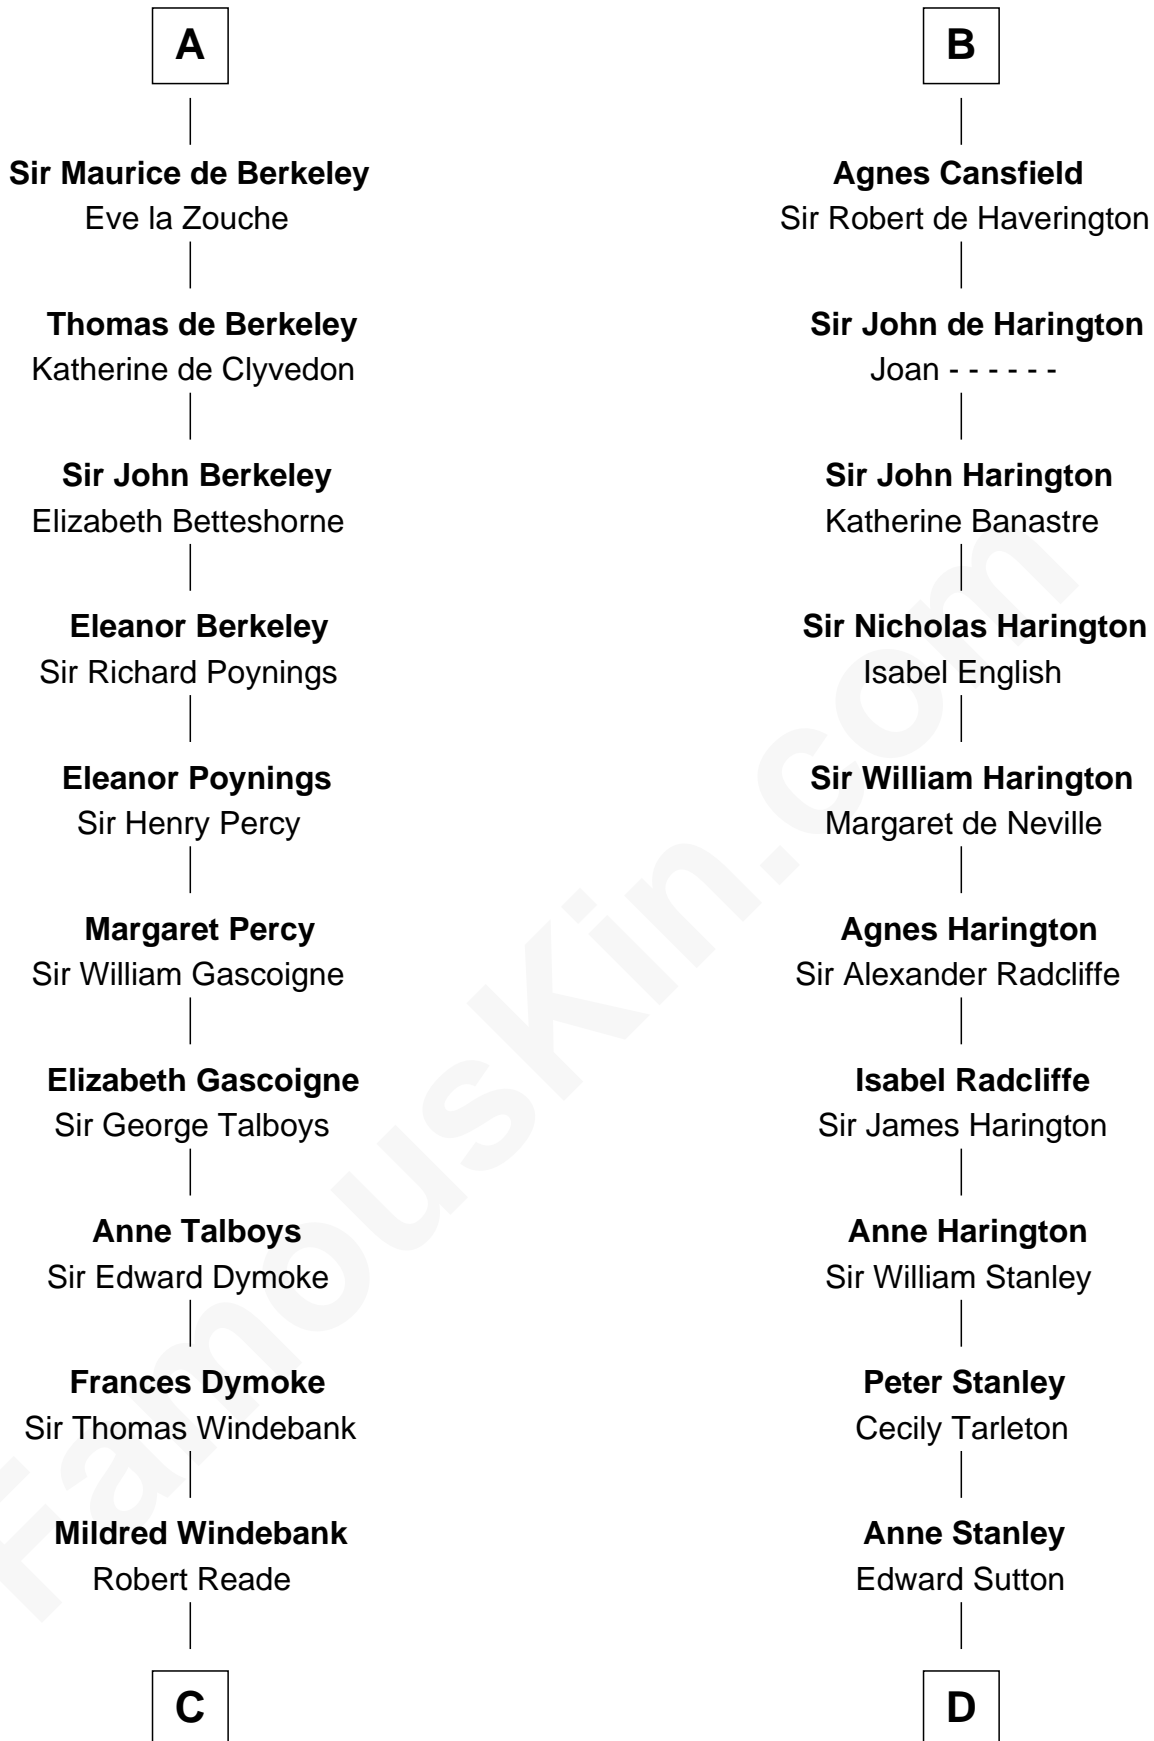

FamousKin.com

Relationship Chart of

Thomas Nelson

Signer of the Declaration of Independence

21st cousin of

Richard Henry Lee

Signer of the Declaration of Independence

Gospatric I of Northumbria

C

Col. George Reade

Elizabeth Martiau

Robert Reade

Mary Lilly

Margaret Reade

Thomas Nelson

William Nelson