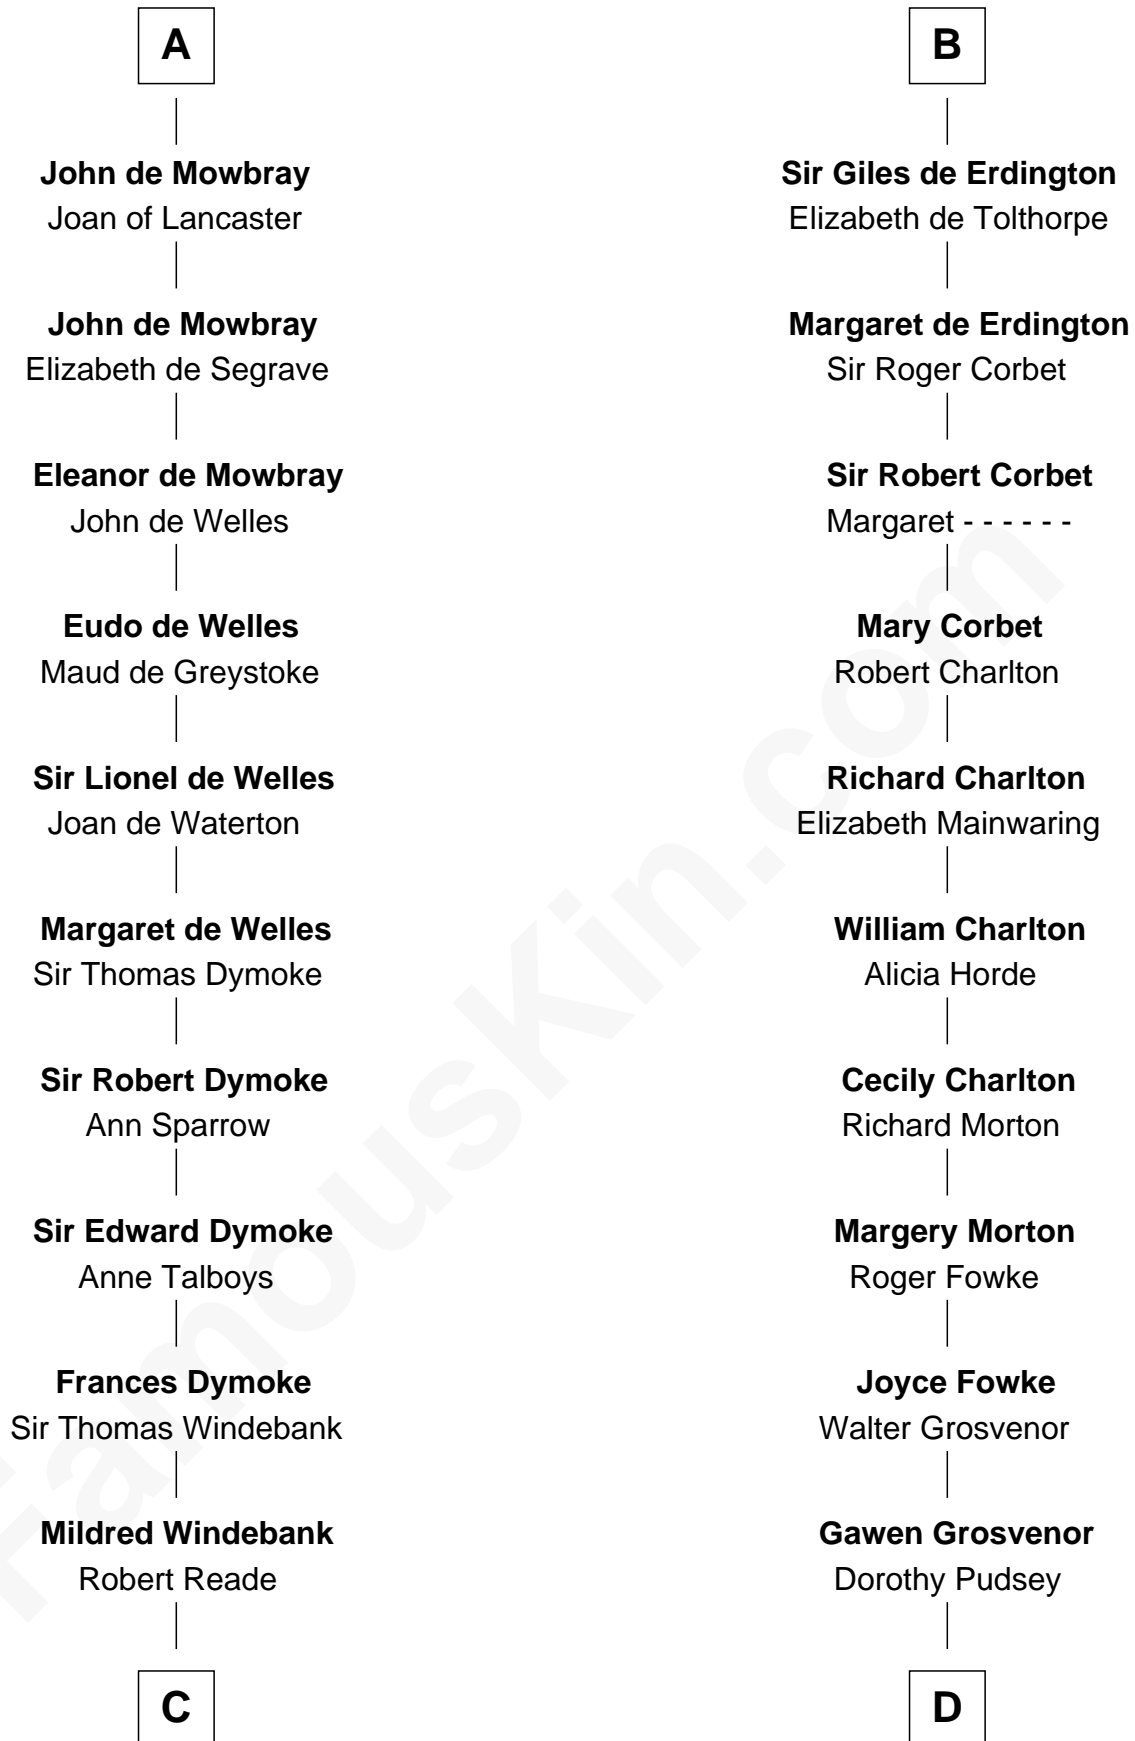

FamousKin.com

Relationship Chart of

Thomas Nelson

Signer of the Declaration of Independence

21st cousin of

Richard Henry Lee

Signer of the Declaration of Independence

Roger d'Aubenev

Sir John de Mowbray
Aline de Braiose

A

William d'Aubenev
Maud le Bigod

William d'Aubenev
Alice of Louvain

William d'Aubenev
Maud de St. Hilary

William d'Aubenev
Mabel of Chester

Nichole d'Aubenev
Sir Roger de Somery

Maud de Somery
Sir Henry de Erdington

Sir Henry de Erdington
Joan de Wolvey

B

C

Col. George Reade

Elizabeth Martiau

Robert Reade

Mary Lilly