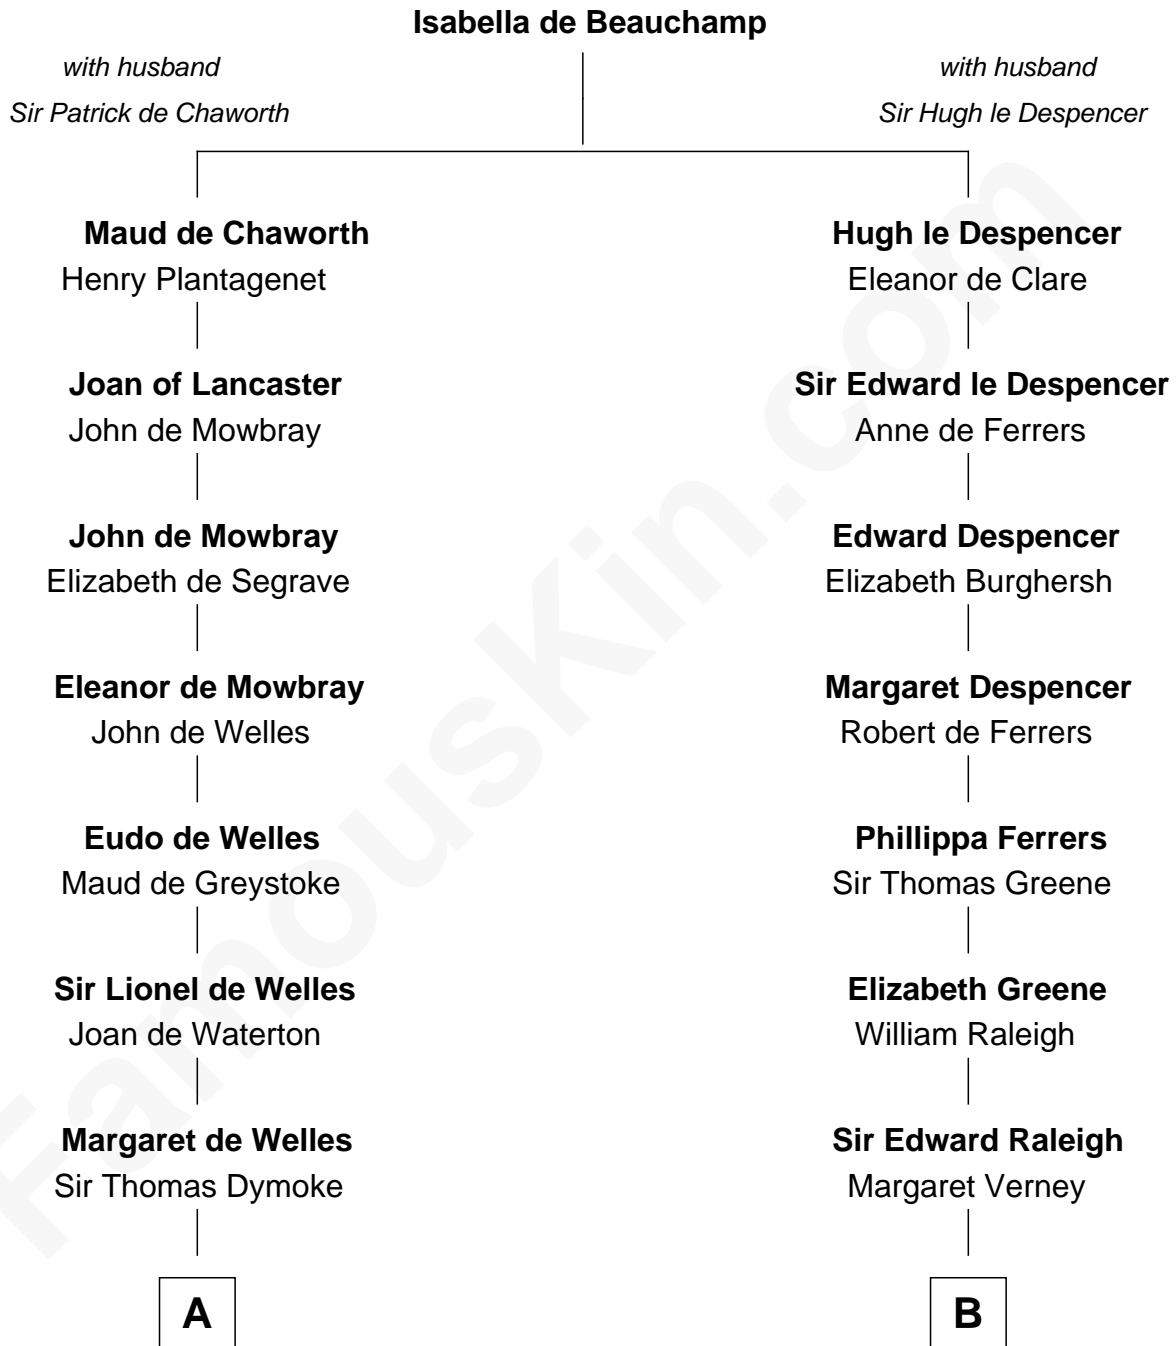

FamousKin.com

Relationship Chart of

Thomas Nelson

Signer of the Declaration of Independence

15th cousin 6 times removed of

Willis Carrier

Inventor of Air Conditioning

C

Dr. Harris Otis

Sarah Rogers

Lydia Otis

Thomas Button

Ann Elizabeth Button

David Joy Haviland

Elizabeth R. Haviland

Duane Williams Carrier