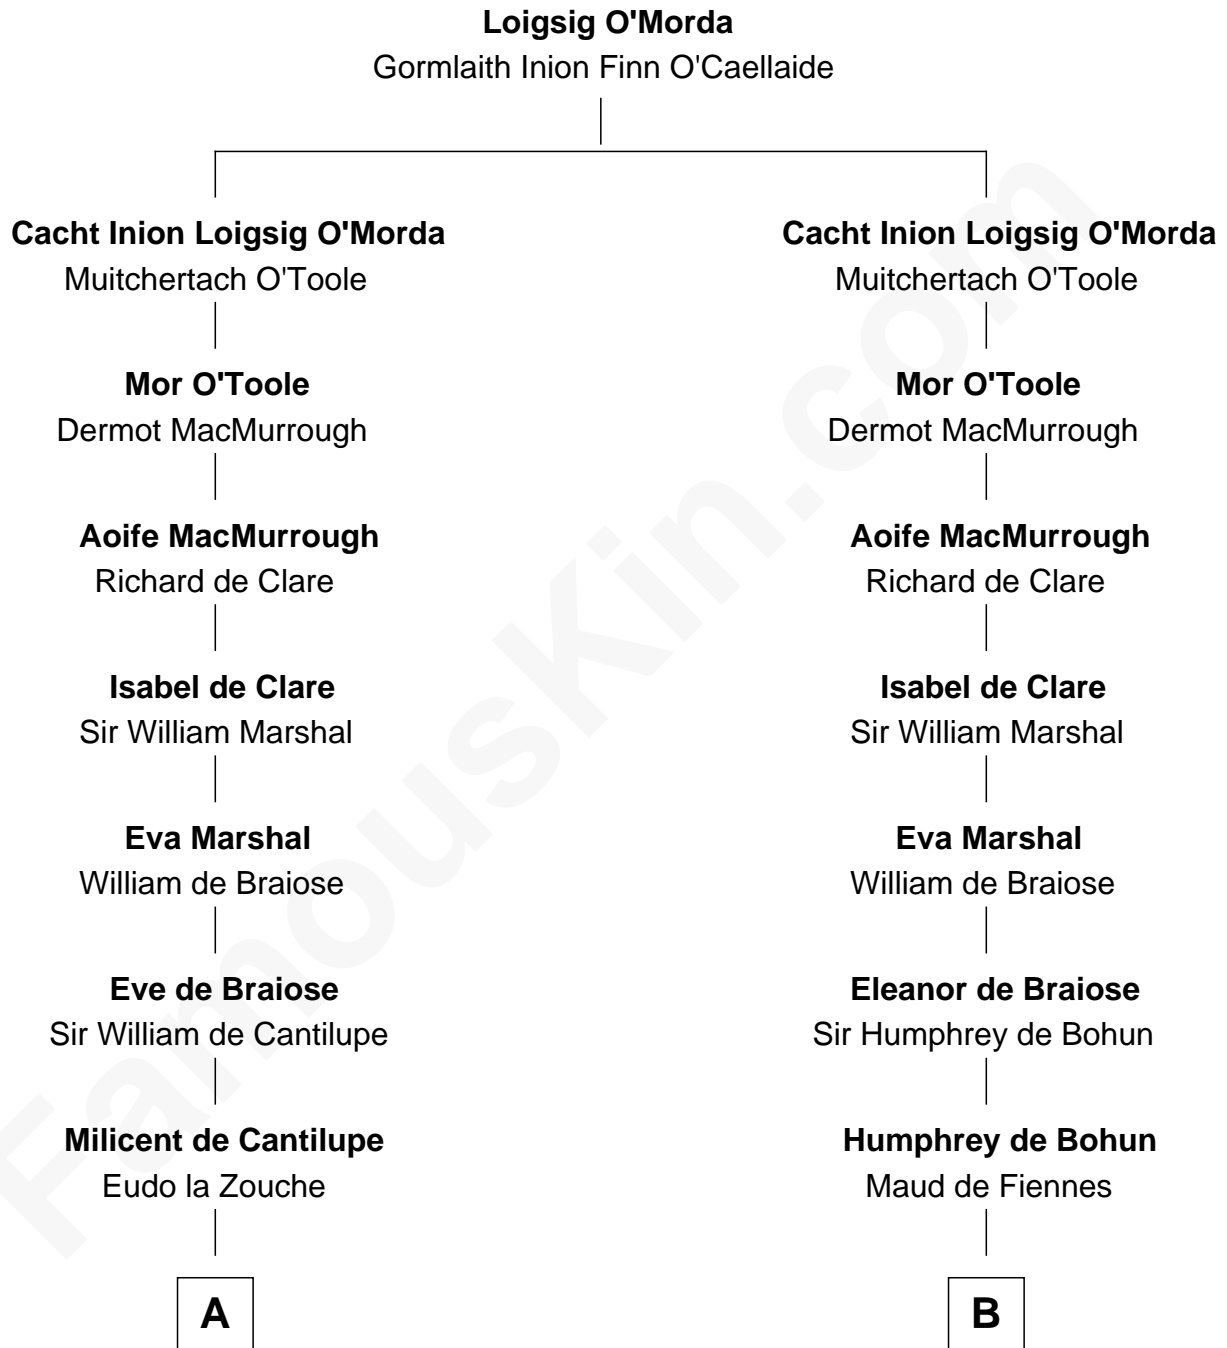

FamousKin.com

Relationship Chart of

Thomas Nelson

Signer of the Declaration of Independence

21st cousin of

Francis Lightfoot Lee

Signer of the Declaration of Independence

C

Col. George Reade

Elizabeth Martiau

Robert Reade

Mary Lilly

Margaret Reade

Thomas Nelson

William Nelson

Elizabeth Burwell