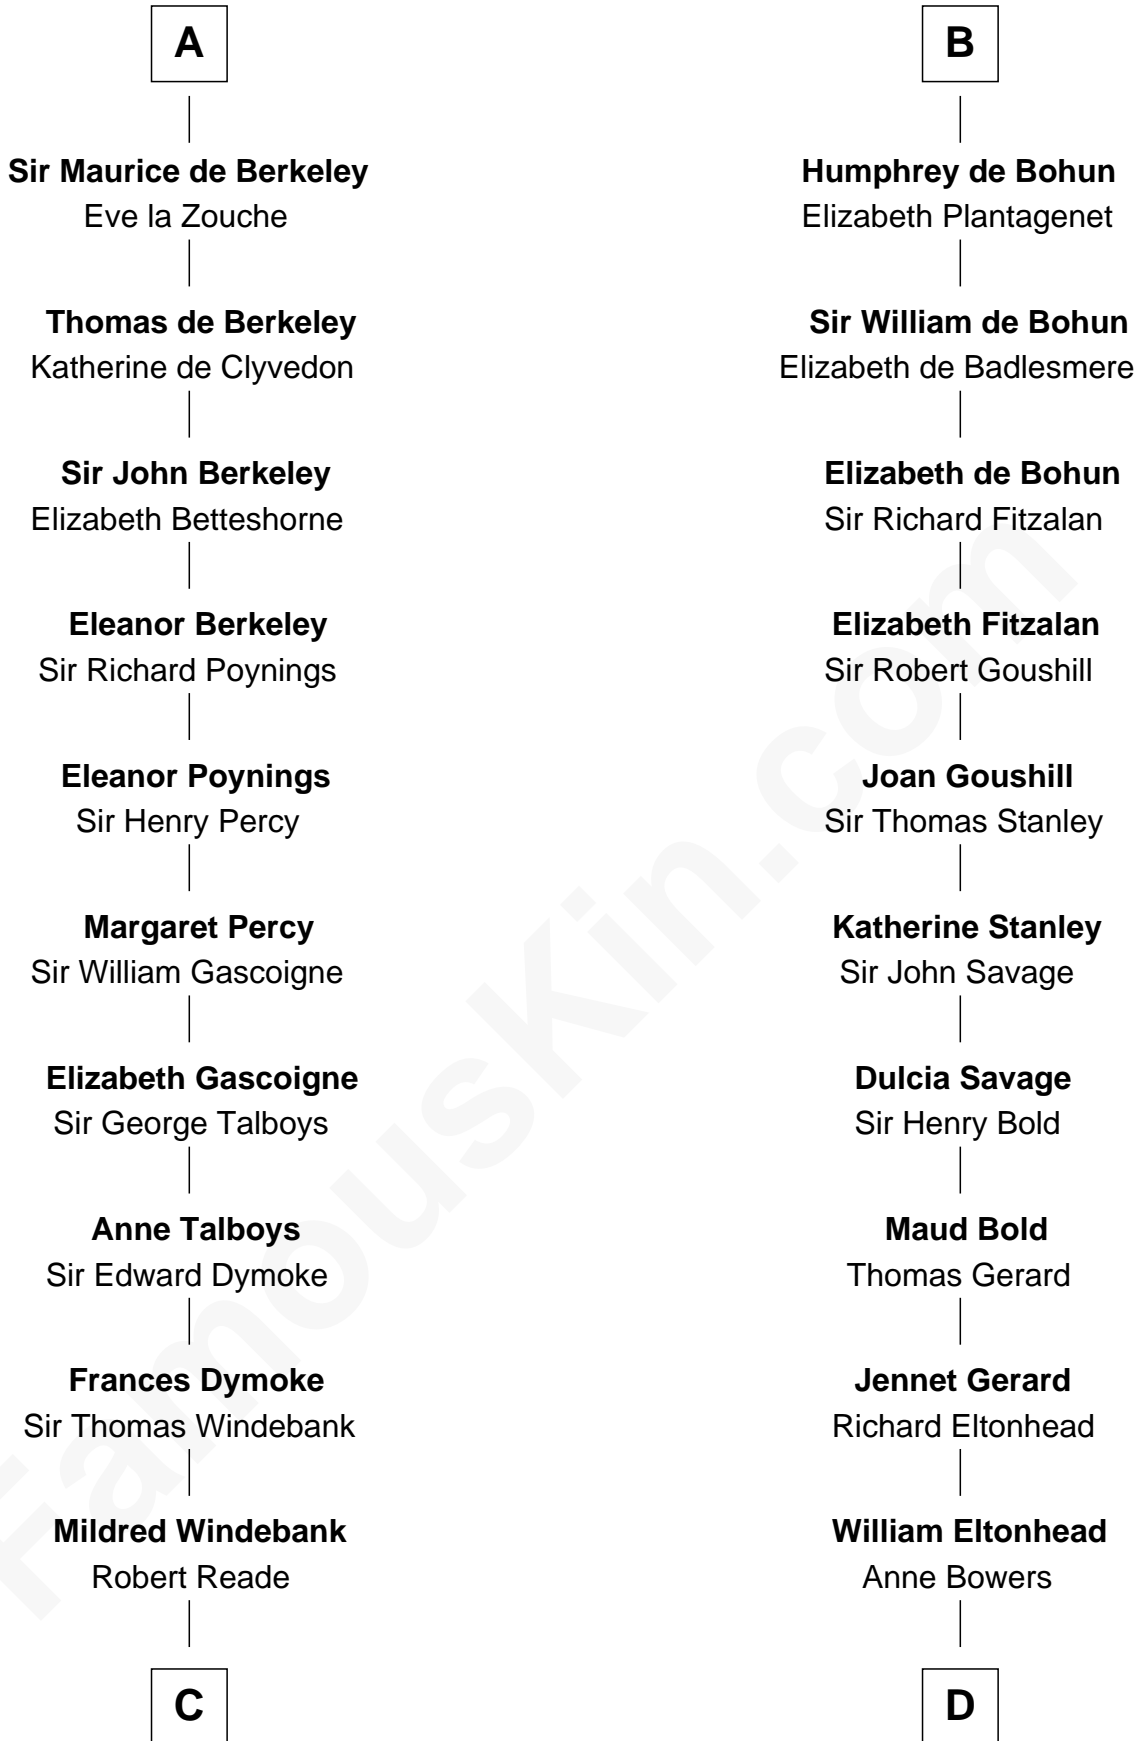

## Relationship Chart of

### Thomas Nelson

*Signer of the Declaration of Independence*

21st cousin of

### Francis Lightfoot Lee

*Signer of the Declaration of Independence*

**C**

**Col. George Reade**

Elizabeth Martiau

**Robert Reade**

Mary Lilly

**Margaret Reade**