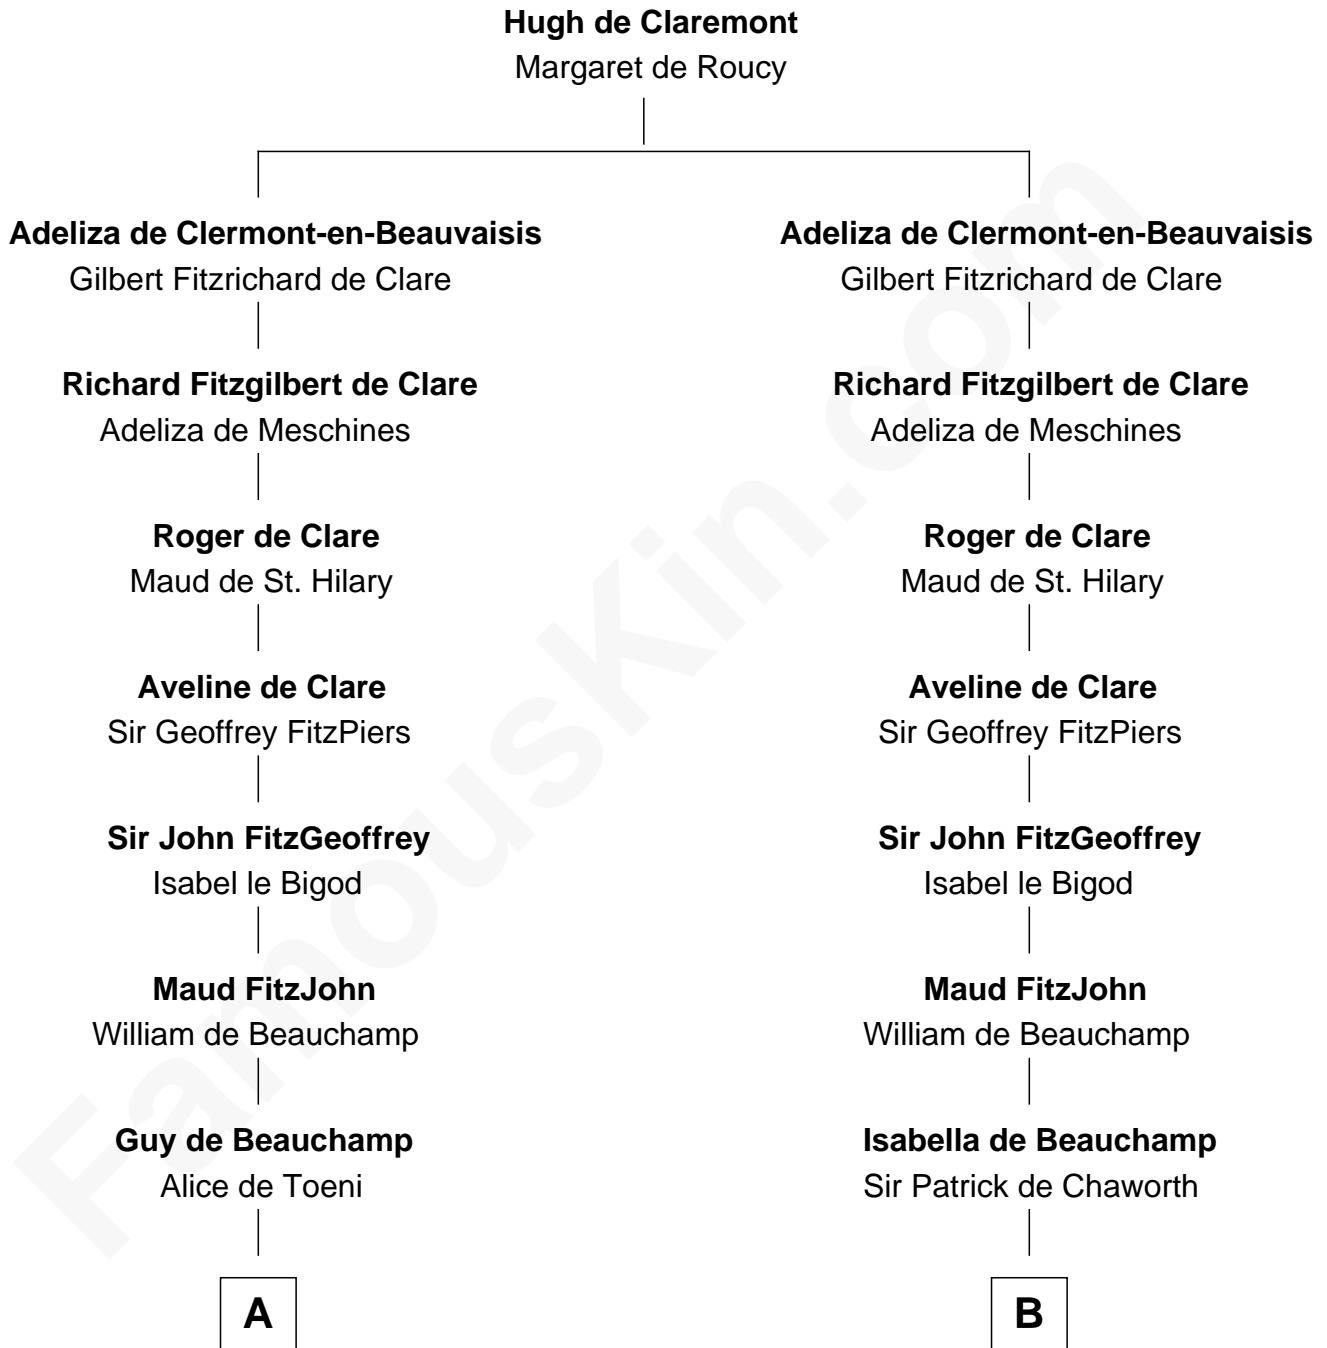

FamousKin.com

Relationship Chart of

Thomas Nelson

Signer of the Declaration of Independence

21st cousin of

Francis Lightfoot Lee

Signer of the Declaration of Independence

C

Col. George Reade

Elizabeth Martiau

Robert Reade

Mary Lilly

Margaret Reade

Thomas Nelson

William Nelson

Elizabeth Burwell