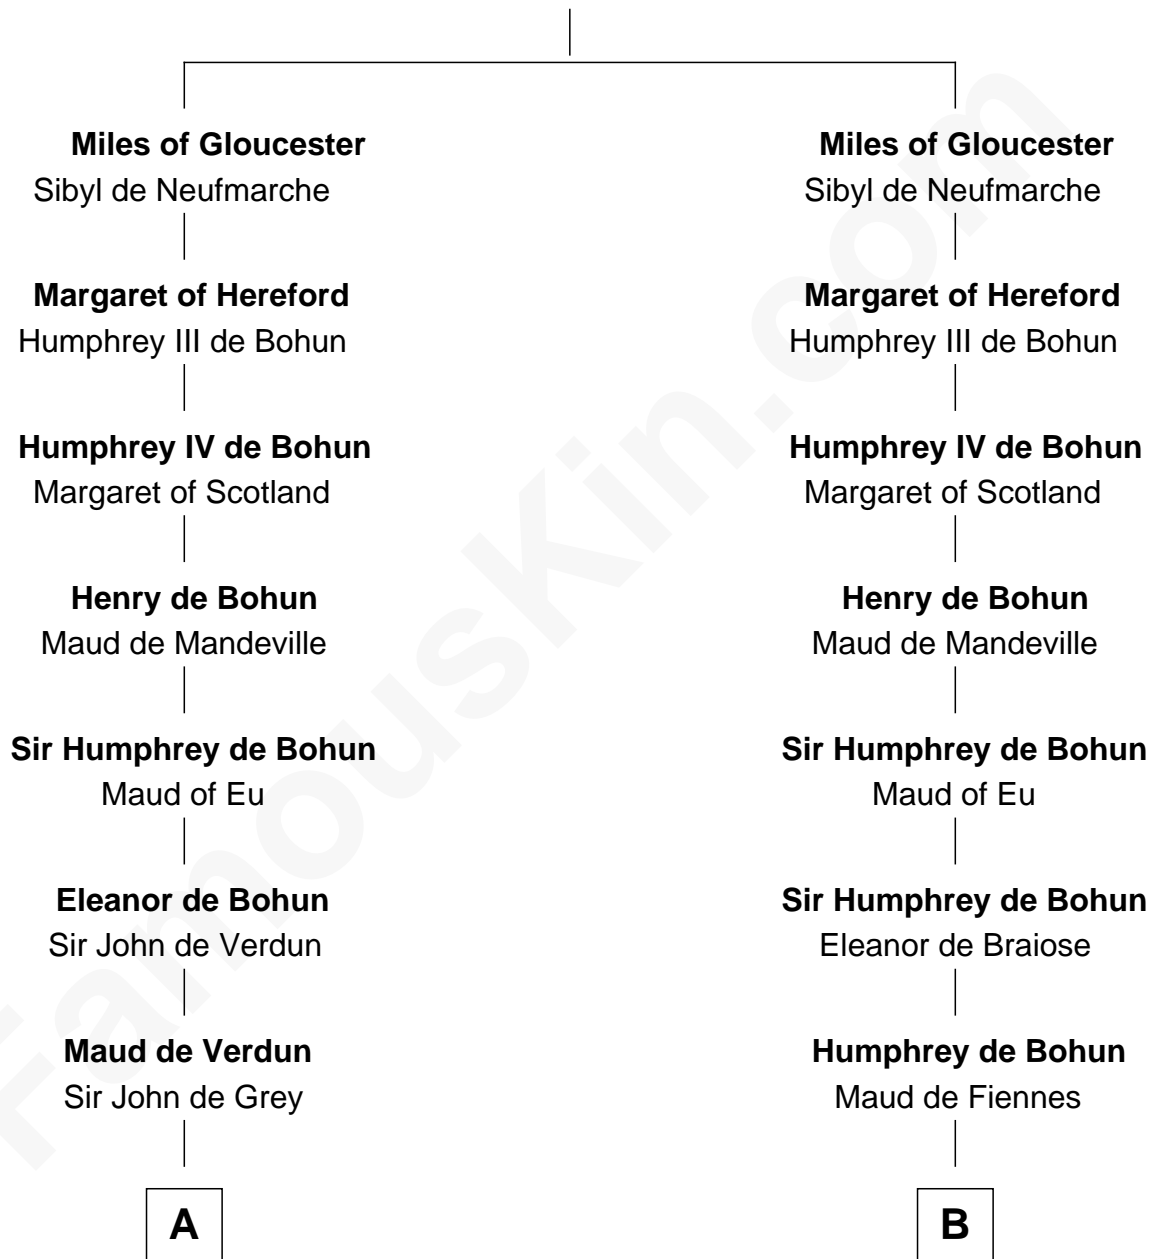

FamousKin.com

Relationship Chart of

Thomas Nelson

Signer of the Declaration of Independence

21st cousin of

Francis Lightfoot Lee

Signer of the Declaration of Independence

Walter of Gloucester

C

Col. George Reade

Elizabeth Martiau

Robert Reade

Mary Lilly

Margaret Reade

Thomas Nelson

William Nelson

Laetitia Corbin

Richard Lee

Gov. Thomas Lee

Hannah Ludwell

Francis Lightfoot Lee

Signer of Declaration of Independence