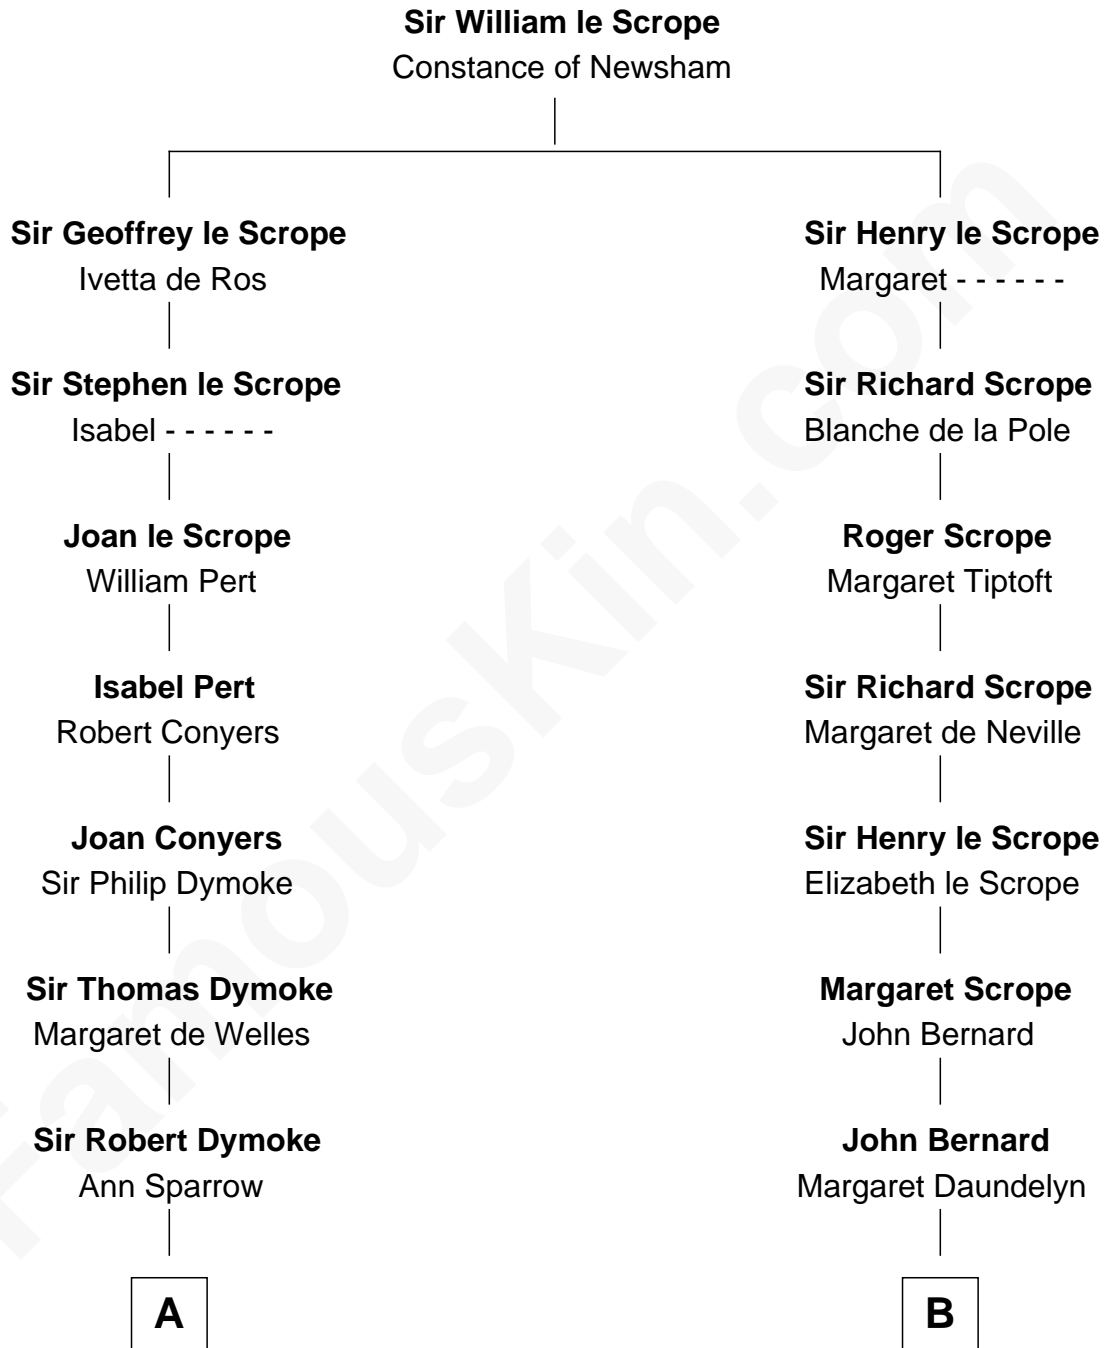

FamousKin.com

Relationship Chart of

Thomas Nelson

Signer of the Declaration of Independence

14th cousin of

Francis Lightfoot Lee

Signer of the Declaration of Independence

A

Sir Edward Dymoke

Anne Talboys

Frances Dymoke

Sir Thomas Windebank

Mildred Windebank

Robert Reade

Col. George Reade

Elizabeth Martiau