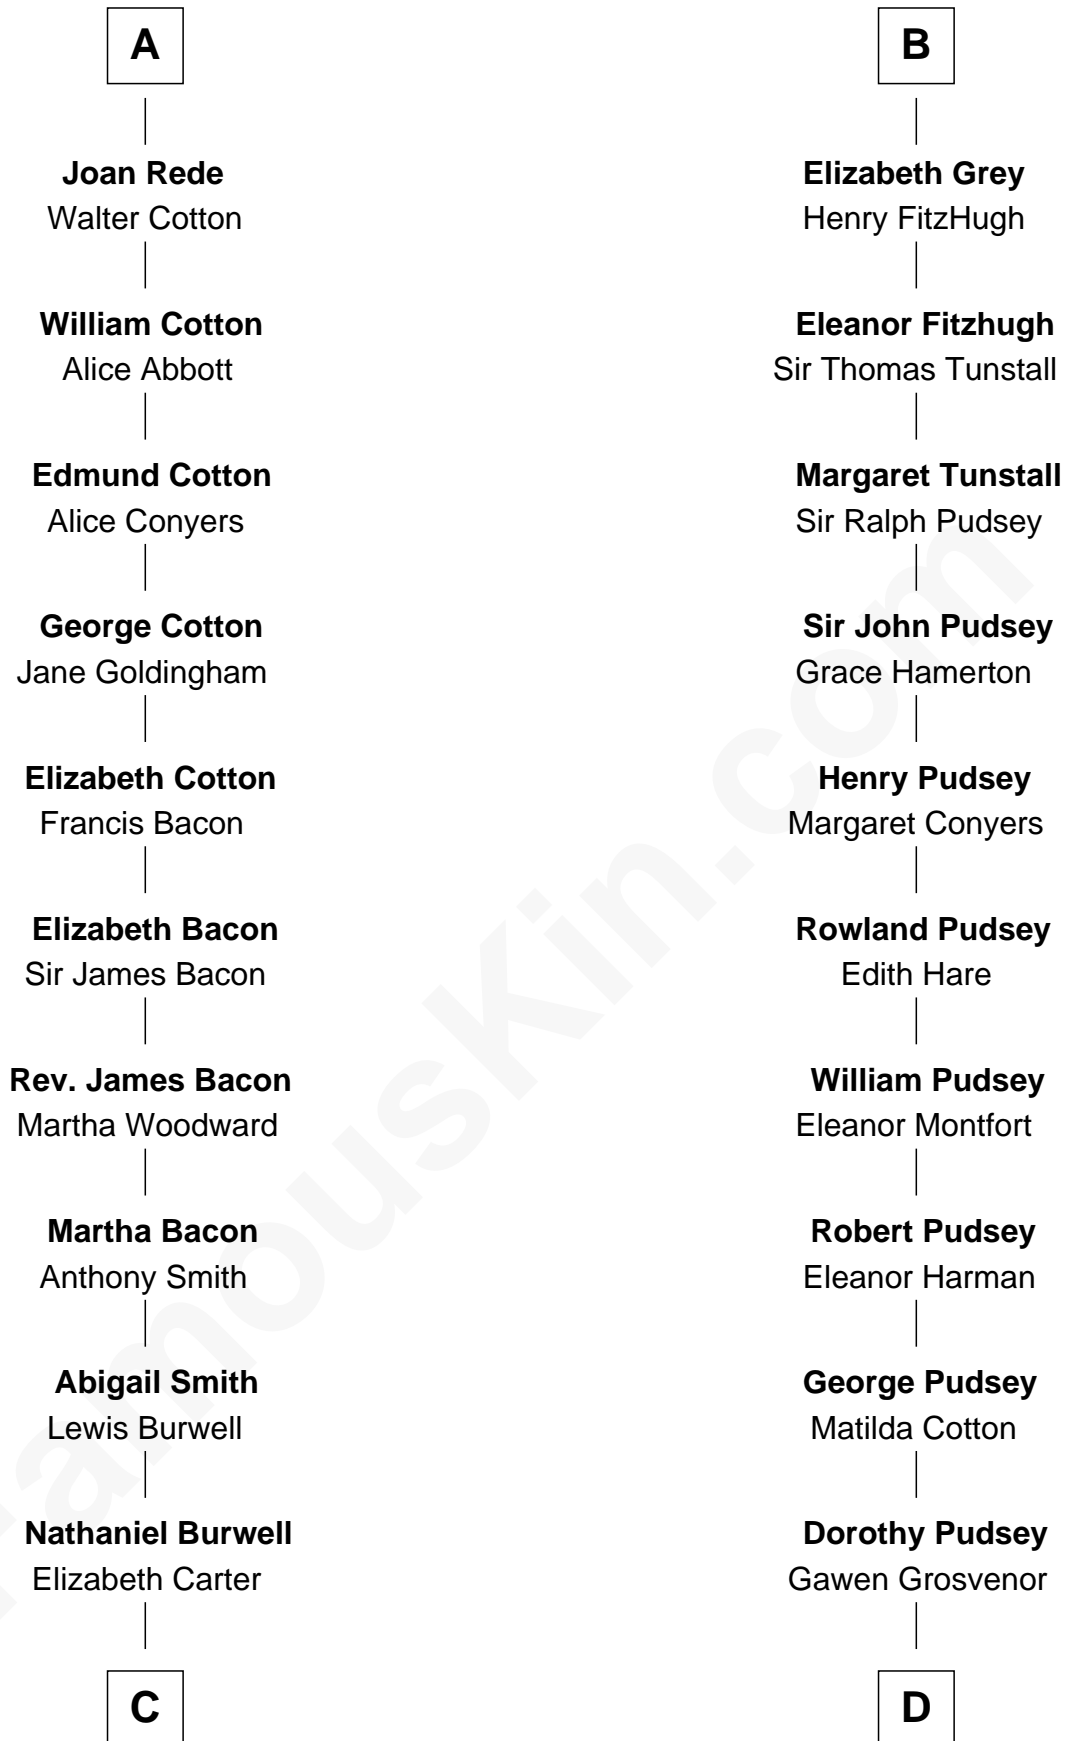

FamousKin.com

Relationship Chart of

Thomas Nelson

Signer of the Declaration of Independence

18th cousin 3 times removed of

Francis Lightfoot Lee

Signer of the Declaration of Independence

C

Elizabeth Burwell

William Nelson

Thomas Nelson

Signer of Declaration of Independence

D

Winifred Grosvenor

Thomas Corbin

Henry Corbin