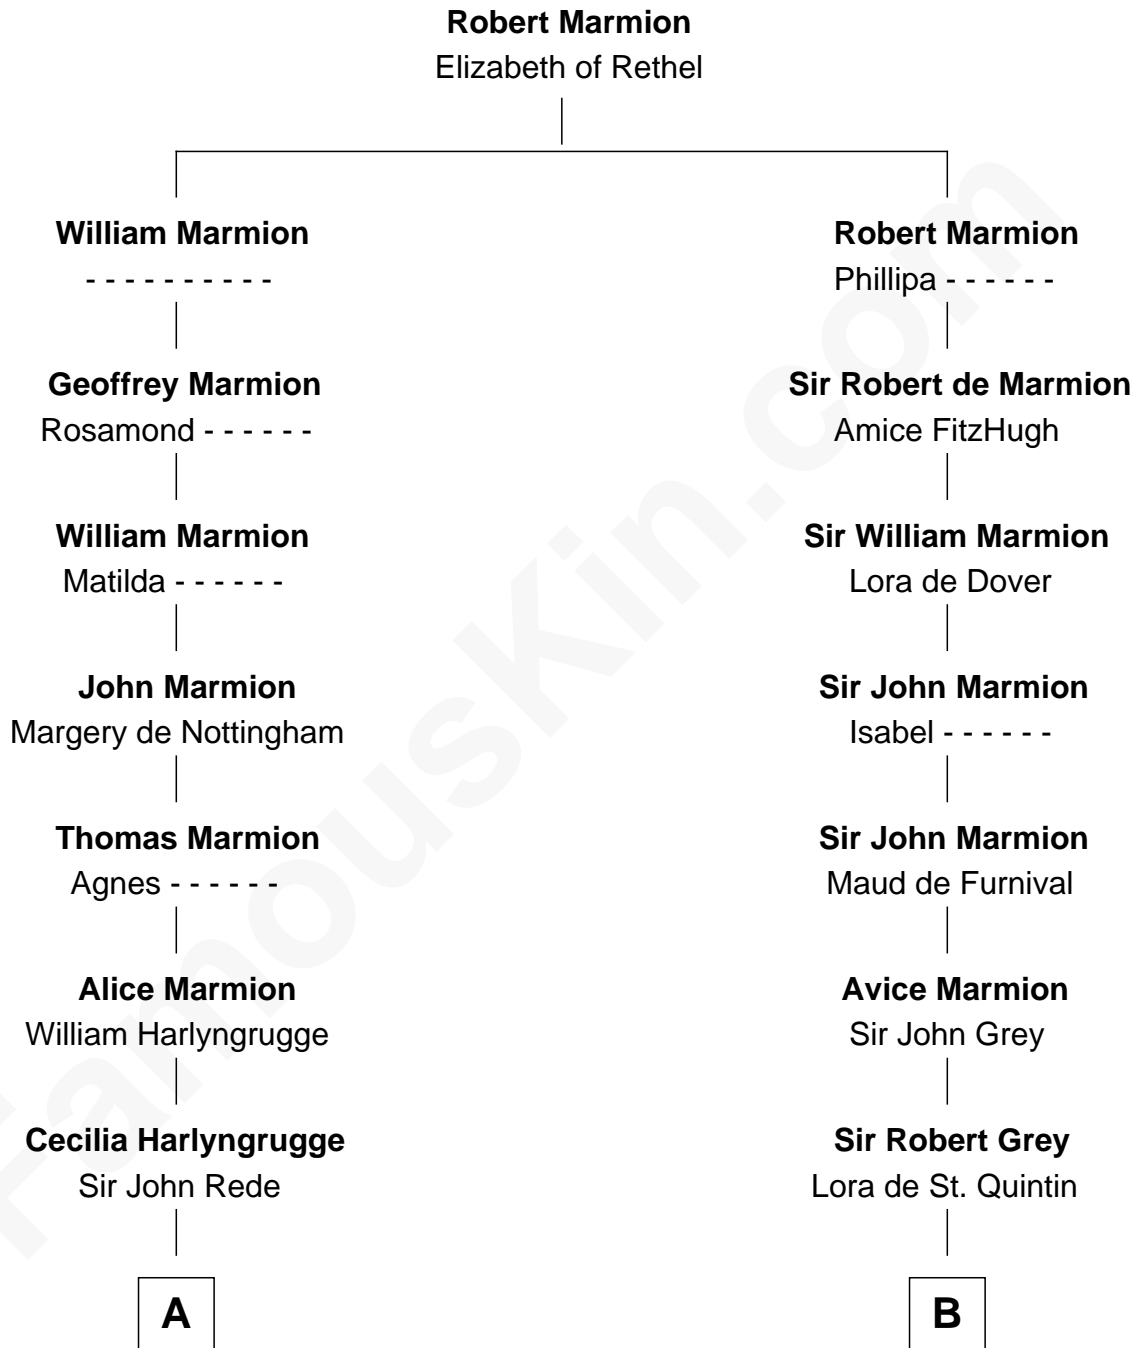

FamousKin.com

Relationship Chart of

Thomas Nelson

Signer of the Declaration of Independence

18th cousin 3 times removed of

Francis Lightfoot Lee

Signer of the Declaration of Independence

C

Elizabeth Burwell

William Nelson

Thomas Nelson

Signer of Declaration of Independence

D

Winifred Grosvenor

Thomas Corbin

Henry Corbin