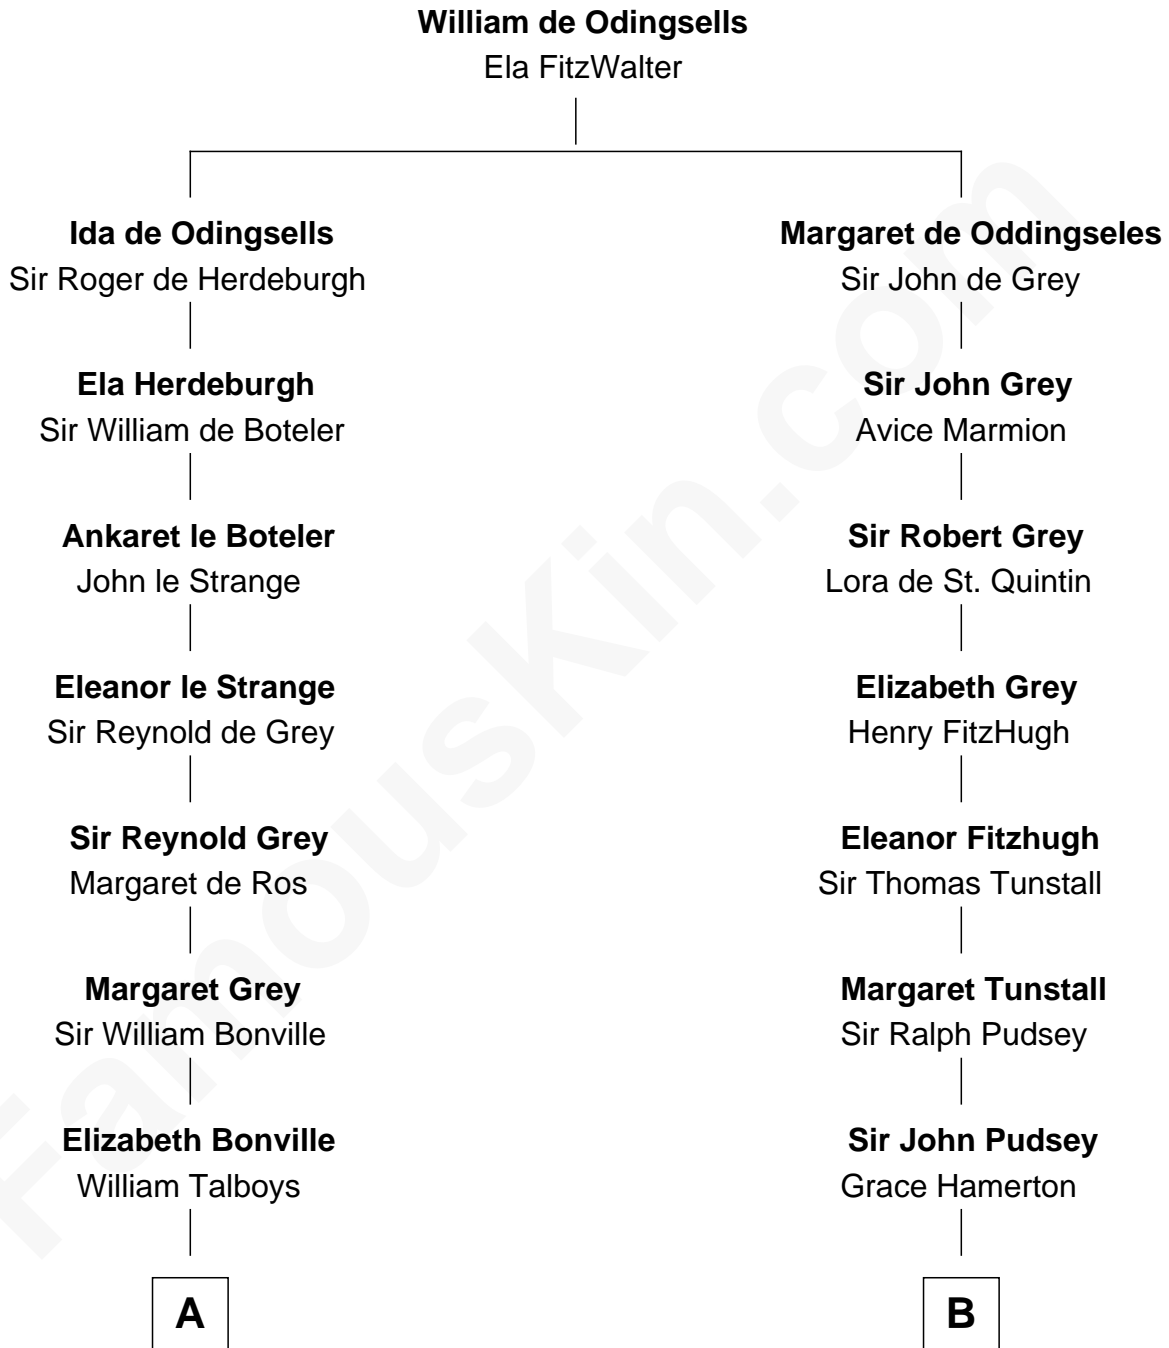

FamousKin.com

Relationship Chart of

Thomas Nelson

Signer of the Declaration of Independence

16th cousin 1 time removed of

Francis Lightfoot Lee

Signer of the Declaration of Independence

A

Sir Robert Talboys

Elizabeth Heron

Sir George Talboys

Elizabeth Gascoigne

Anne Talboys

Sir Edward Dymoke

Frances Dymoke

Sir Thomas Windebank

Mildred Windebank

Robert Reade

Col. George Reade

Elizabeth Martiau

Robert Reade

Mary Lilly

Margaret Reade

Thomas Nelson