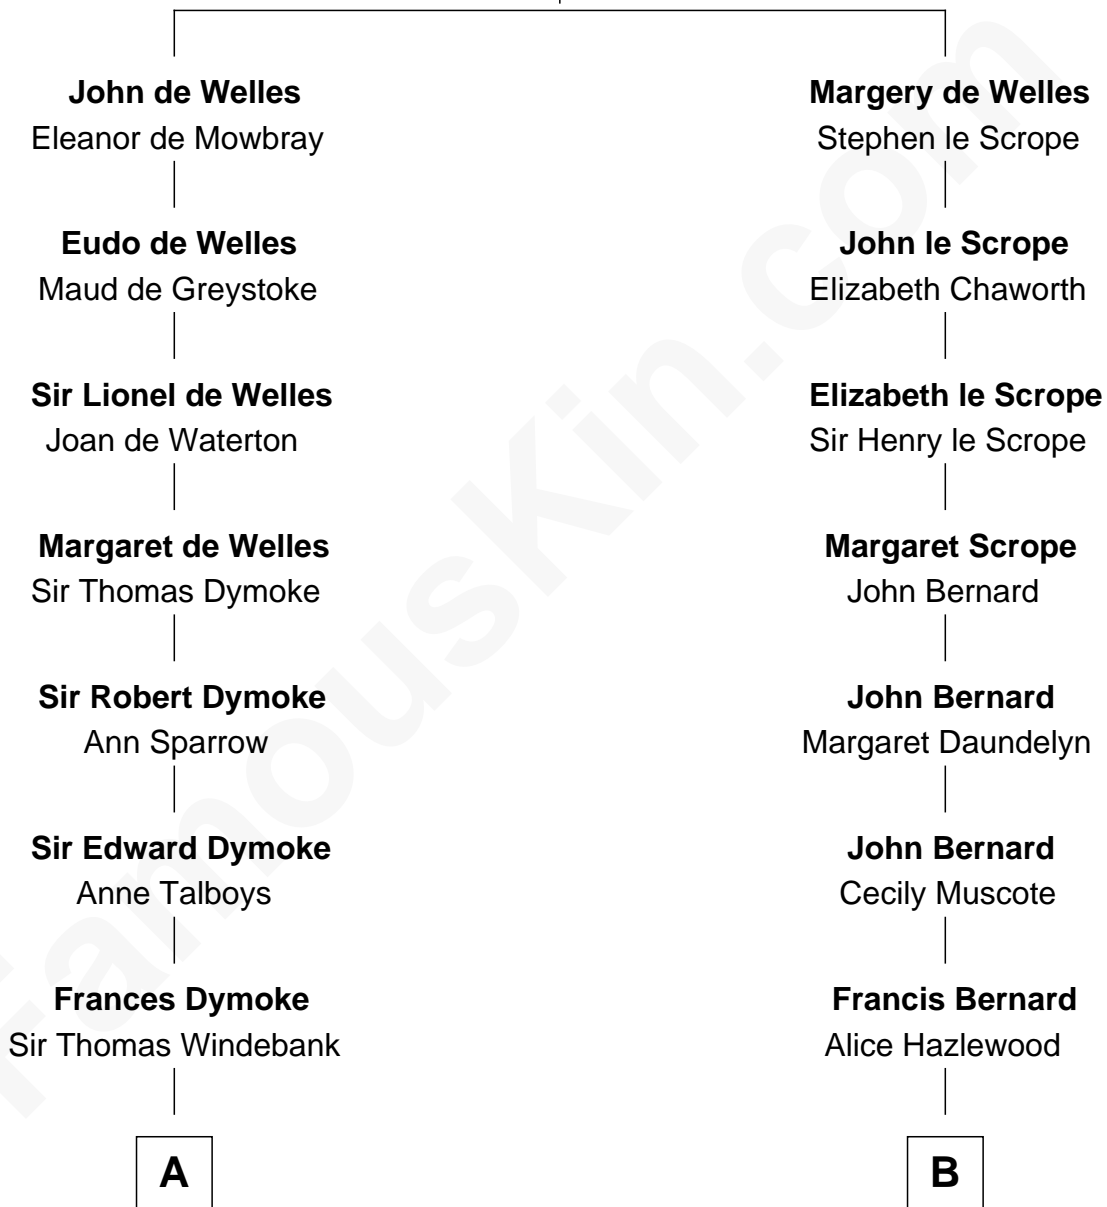

FamousKin.com

Relationship Chart of

Thomas Nelson

Signer of the Declaration of Independence

12th cousin of

Francis Lightfoot Lee

Signer of the Declaration of Independence

John de Welles

Maud de Roos

A

Mildred Windebank

Robert Reade

Col. George Reade

Elizabeth Martiau

Robert Reade

Mary Lilly