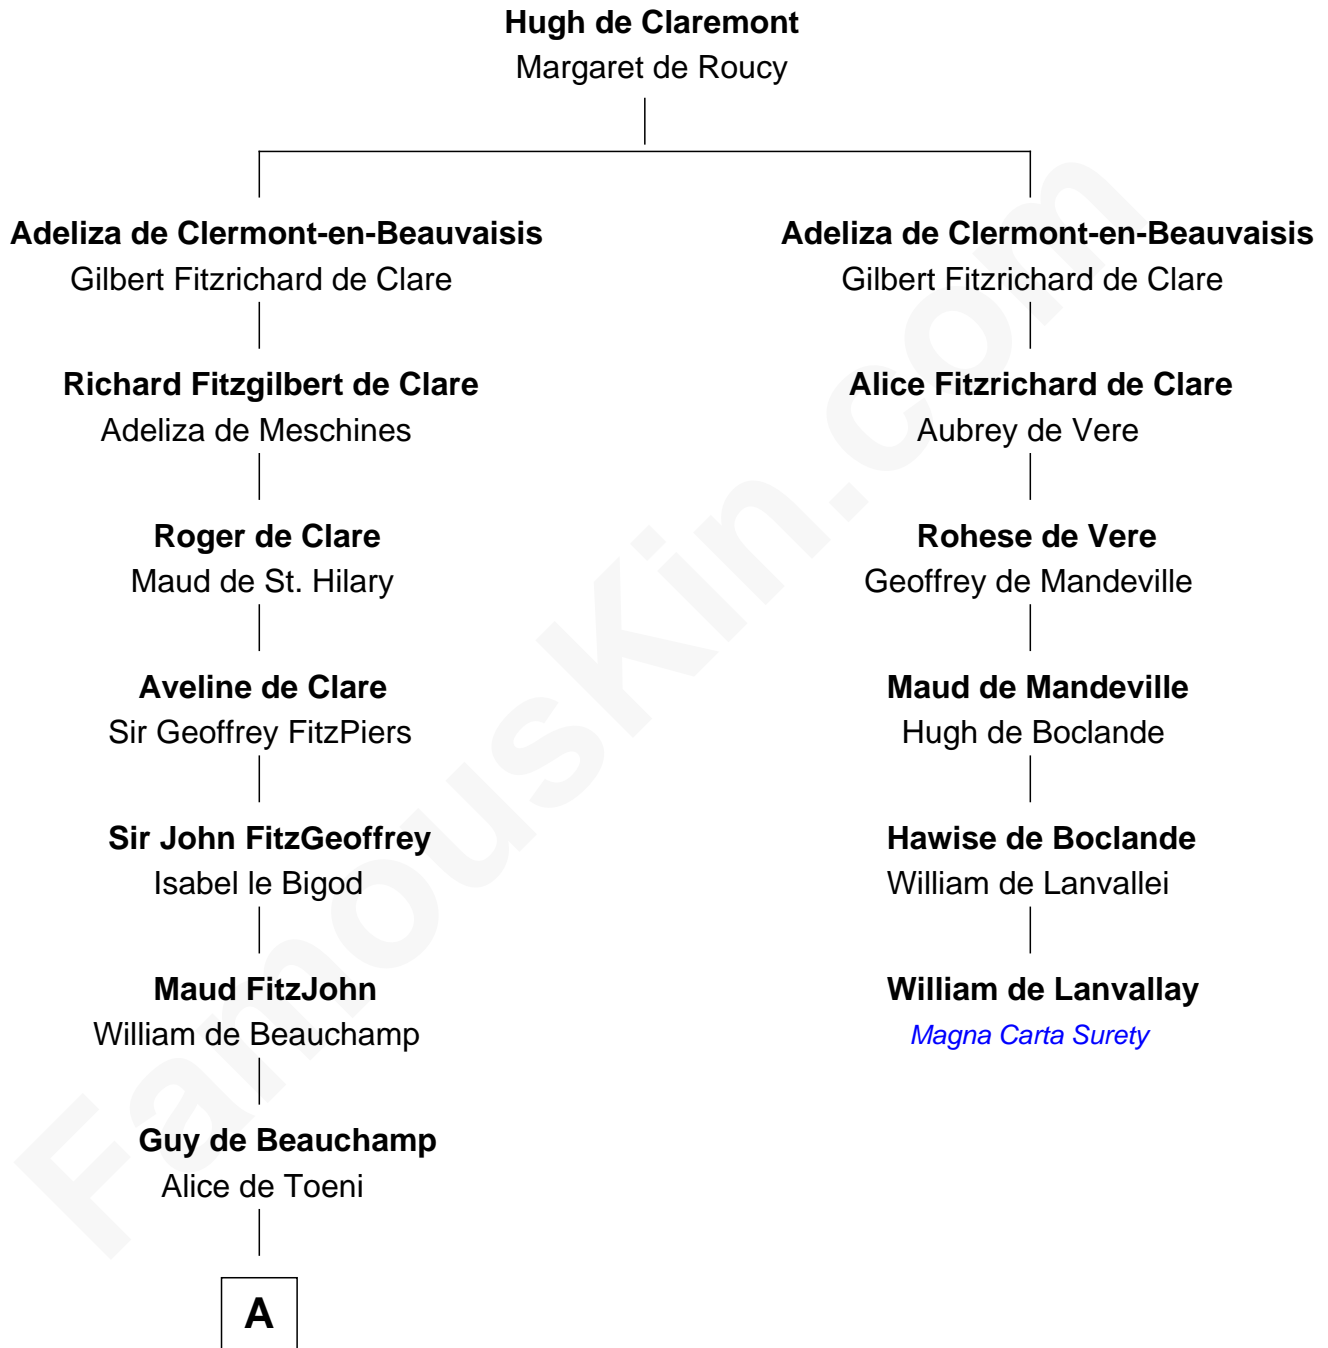

FamousKin.com Relationship Chart of

Thomas Nelson

Signer of the Declaration of Independence

5th cousin 16 times removed of

William de Lanvallay

Magna Carta Surety

A

Sir Thomas de Beauchamp

Katherine de Mortimer

Maud de Beauchamp

Sir Roger de Clifford

Katherine de Clifford

Sir Ralph de Greystoke

Maud de Greystoke

Eudo de Welles

Sir Lionel de Welles

Joan de Waterton

Margaret de Welles

Sir Thomas Dymoke

Sir Robert Dymoke

Ann Sparrow

Sir Edward Dymoke

Anne Talboys

Frances Dymoke