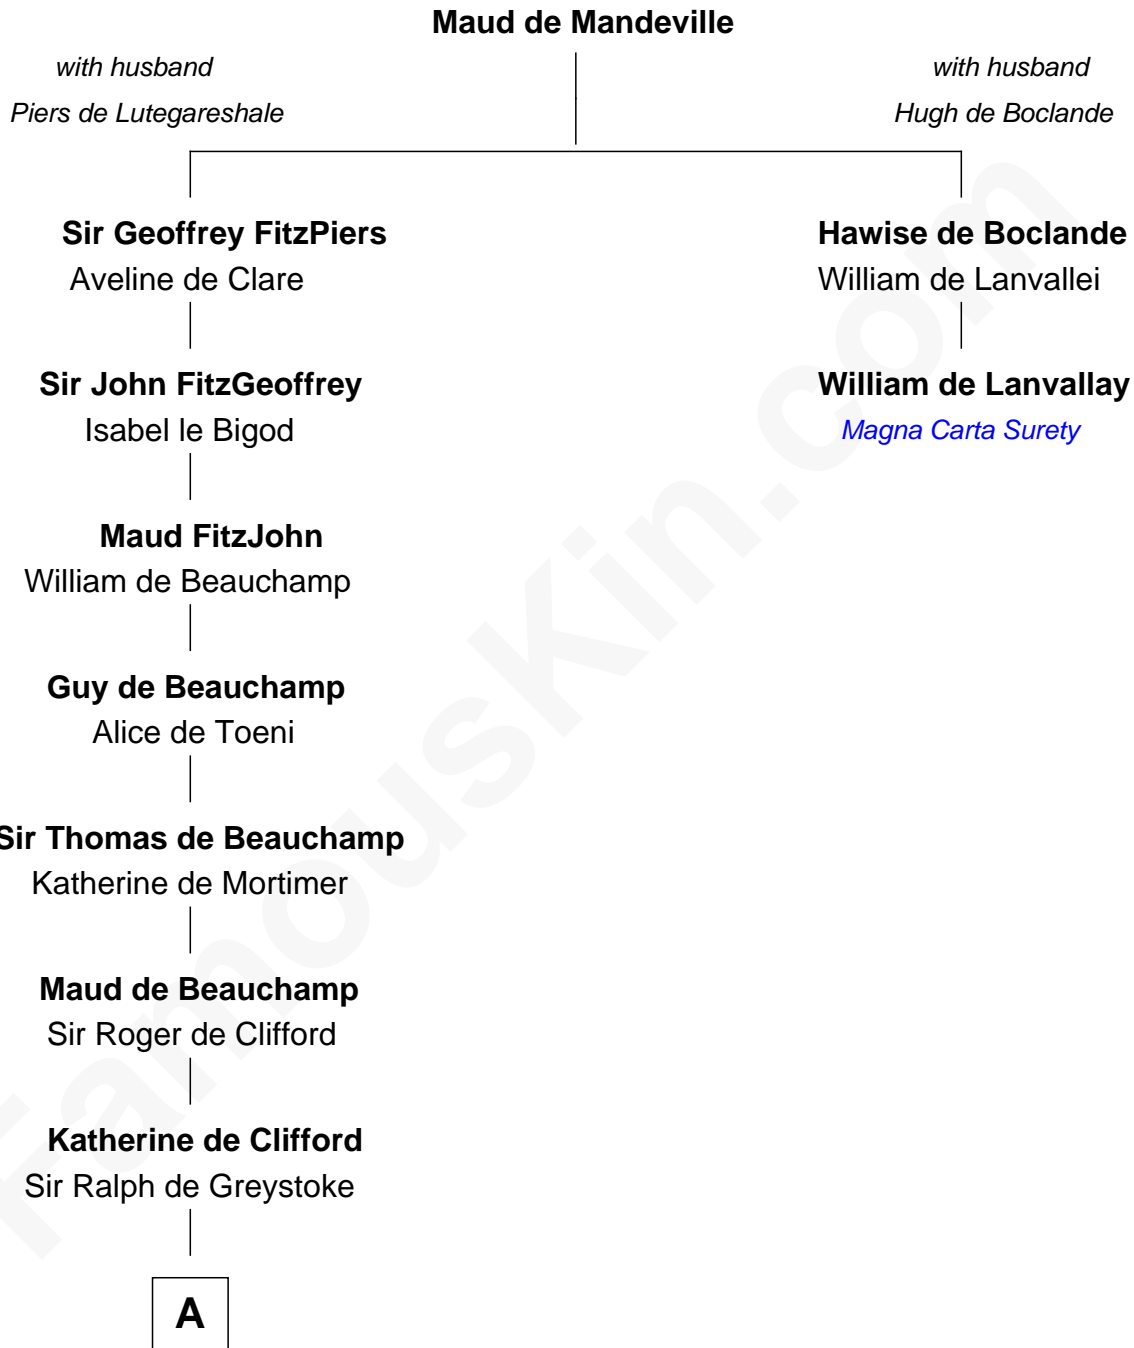

FamousKin.com

Relationship Chart of

Thomas Nelson

Signer of the Declaration of Independence

1st cousin 17 times removed of

William de Lanvallay
Magna Carta Surety

B

William Nelson
Elizabeth Burwell

Thomas Nelson

Signer of Declaration of Independence

FamousKin.com