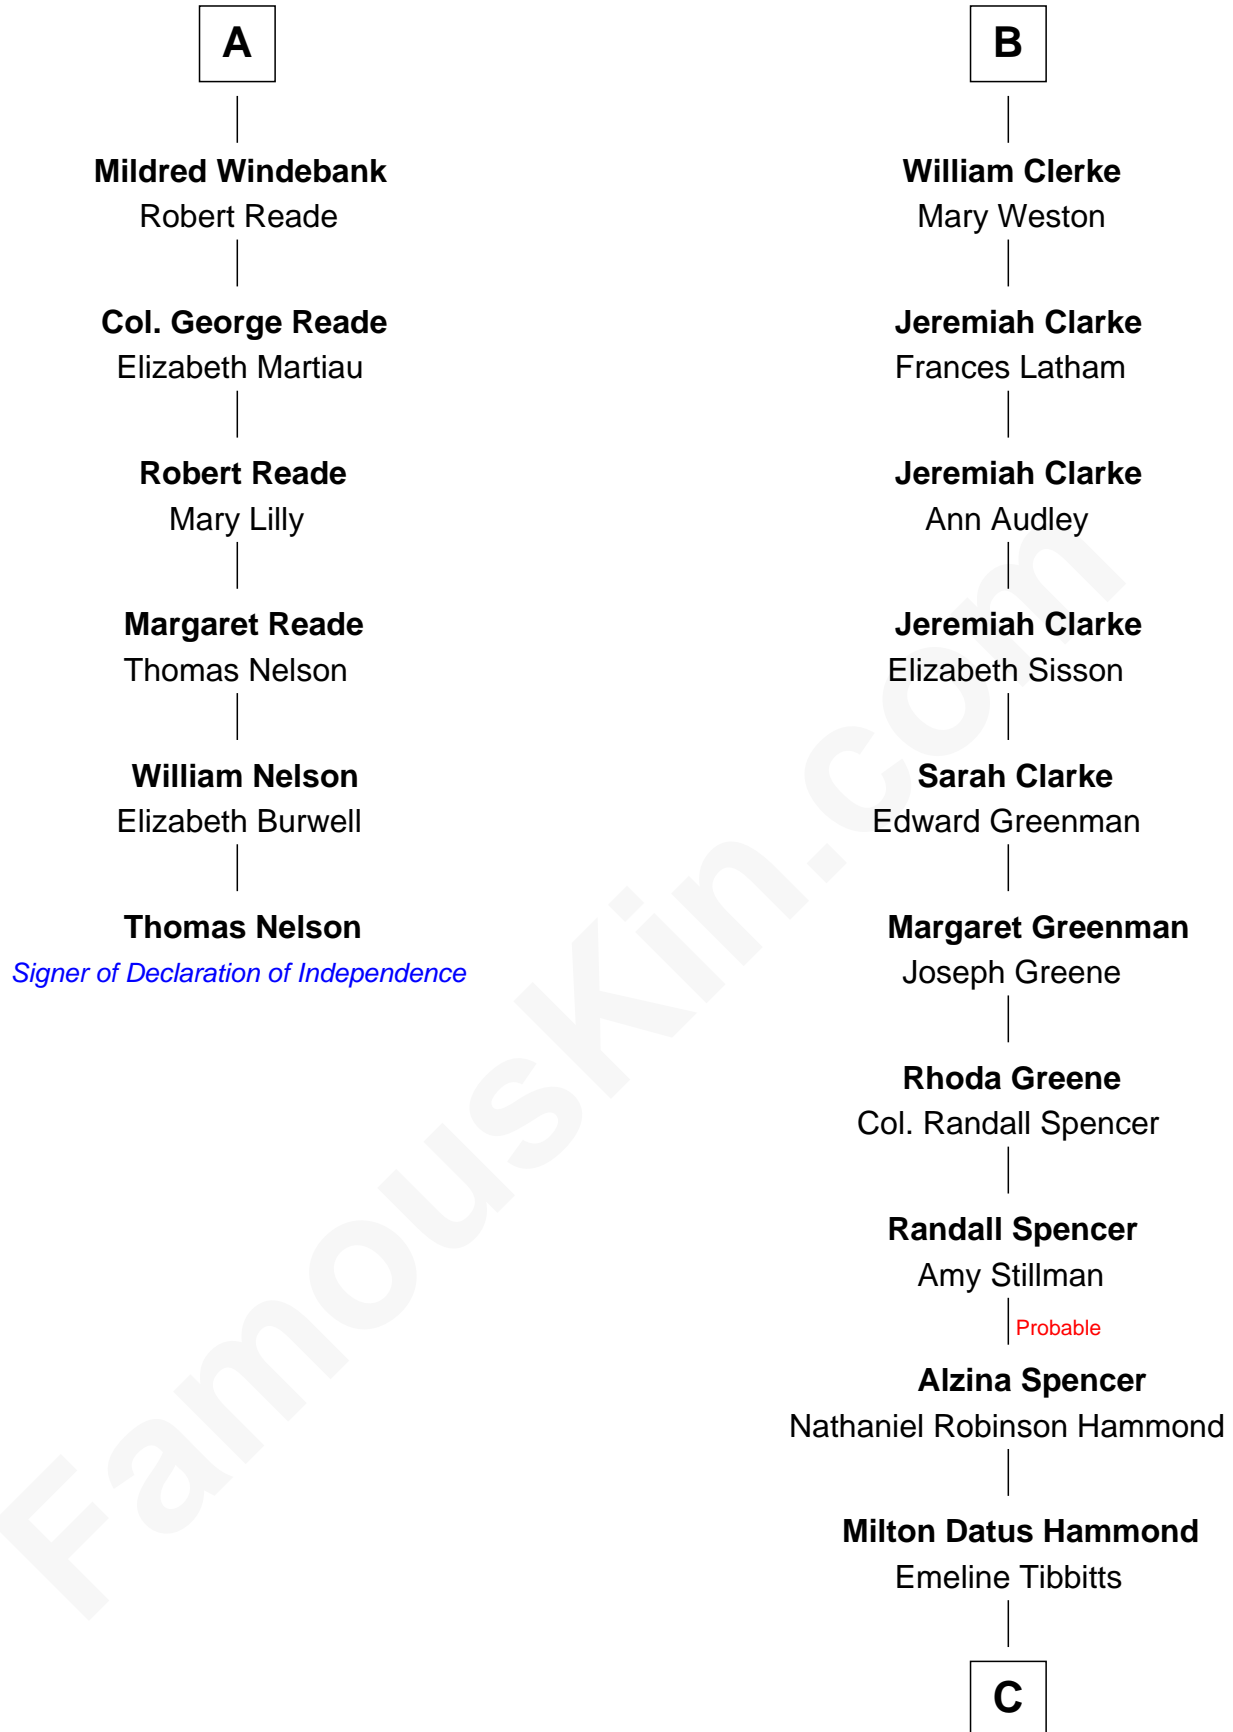

FamousKin.com

Relationship Chart of

Thomas Nelson

Signer of the Declaration of Independence

12th cousin 9 times removed of

Amy Adams
Movie Actress

John de Welles
Maud de Roos

C