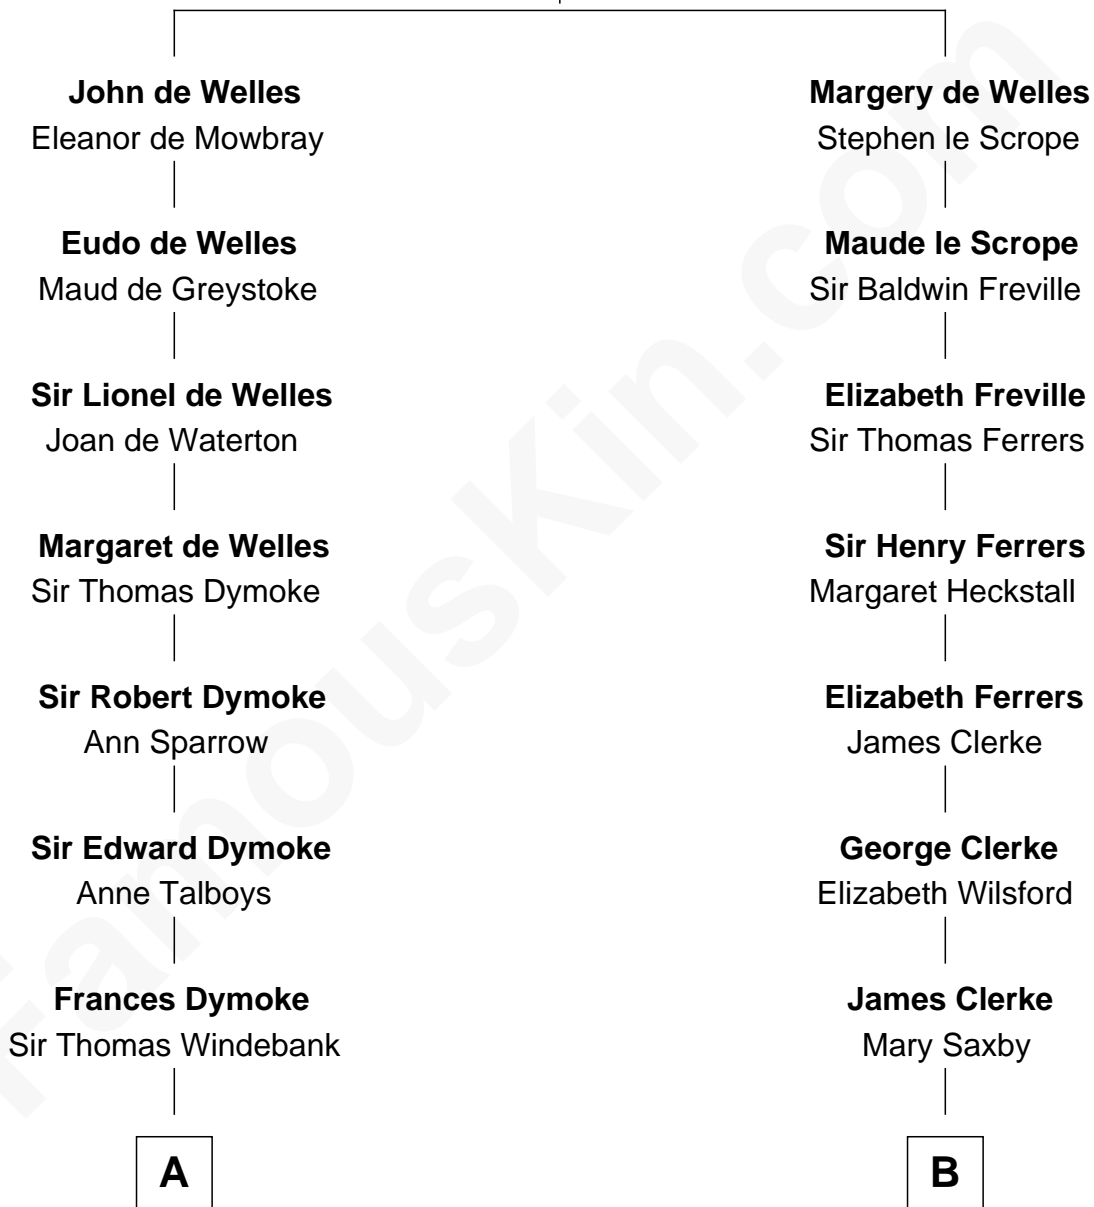

FamousKin.com

Relationship Chart of

Thomas Nelson

Signer of the Declaration of Independence

12th cousin 9 times removed of

Amy Adams
Movie Actress

John de Welles
Maud de Roos

C

Levi Parley Hammond

Annie Elizabeth Baer

Grant Levi Hammond

Rita Otterbeck

Colleen Hammond

Joseph Hugh Hicken

Kathryn Hicken

Richard Kent Adams