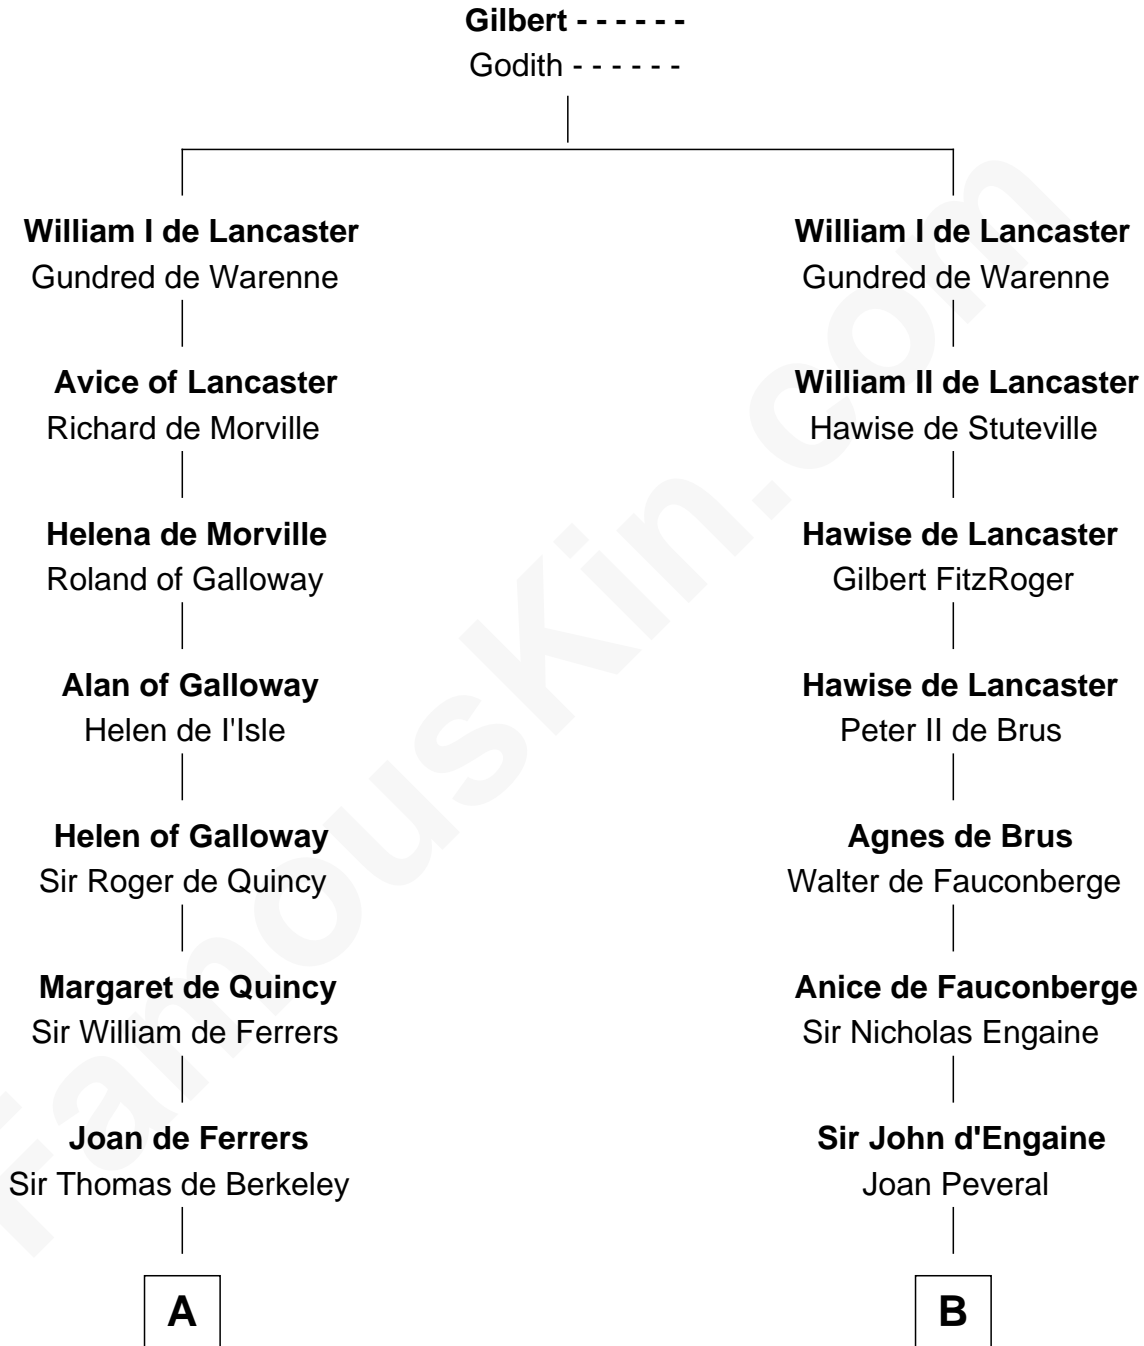

## Relationship Chart of

### Thomas Nelson

*Signer of the Declaration of Independence*

13th cousin 8 times removed of

**Jane Seymour**

*3rd Wife of King Henry VIII*

**C**

Col. George Reade

Elizabeth Martiau

Robert Reade

Mary Lilly

Margaret Reade

Thomas Nelson

William Nelson

Elizabeth Burwell

Thomas Nelson

*Signer of Declaration of Independence*