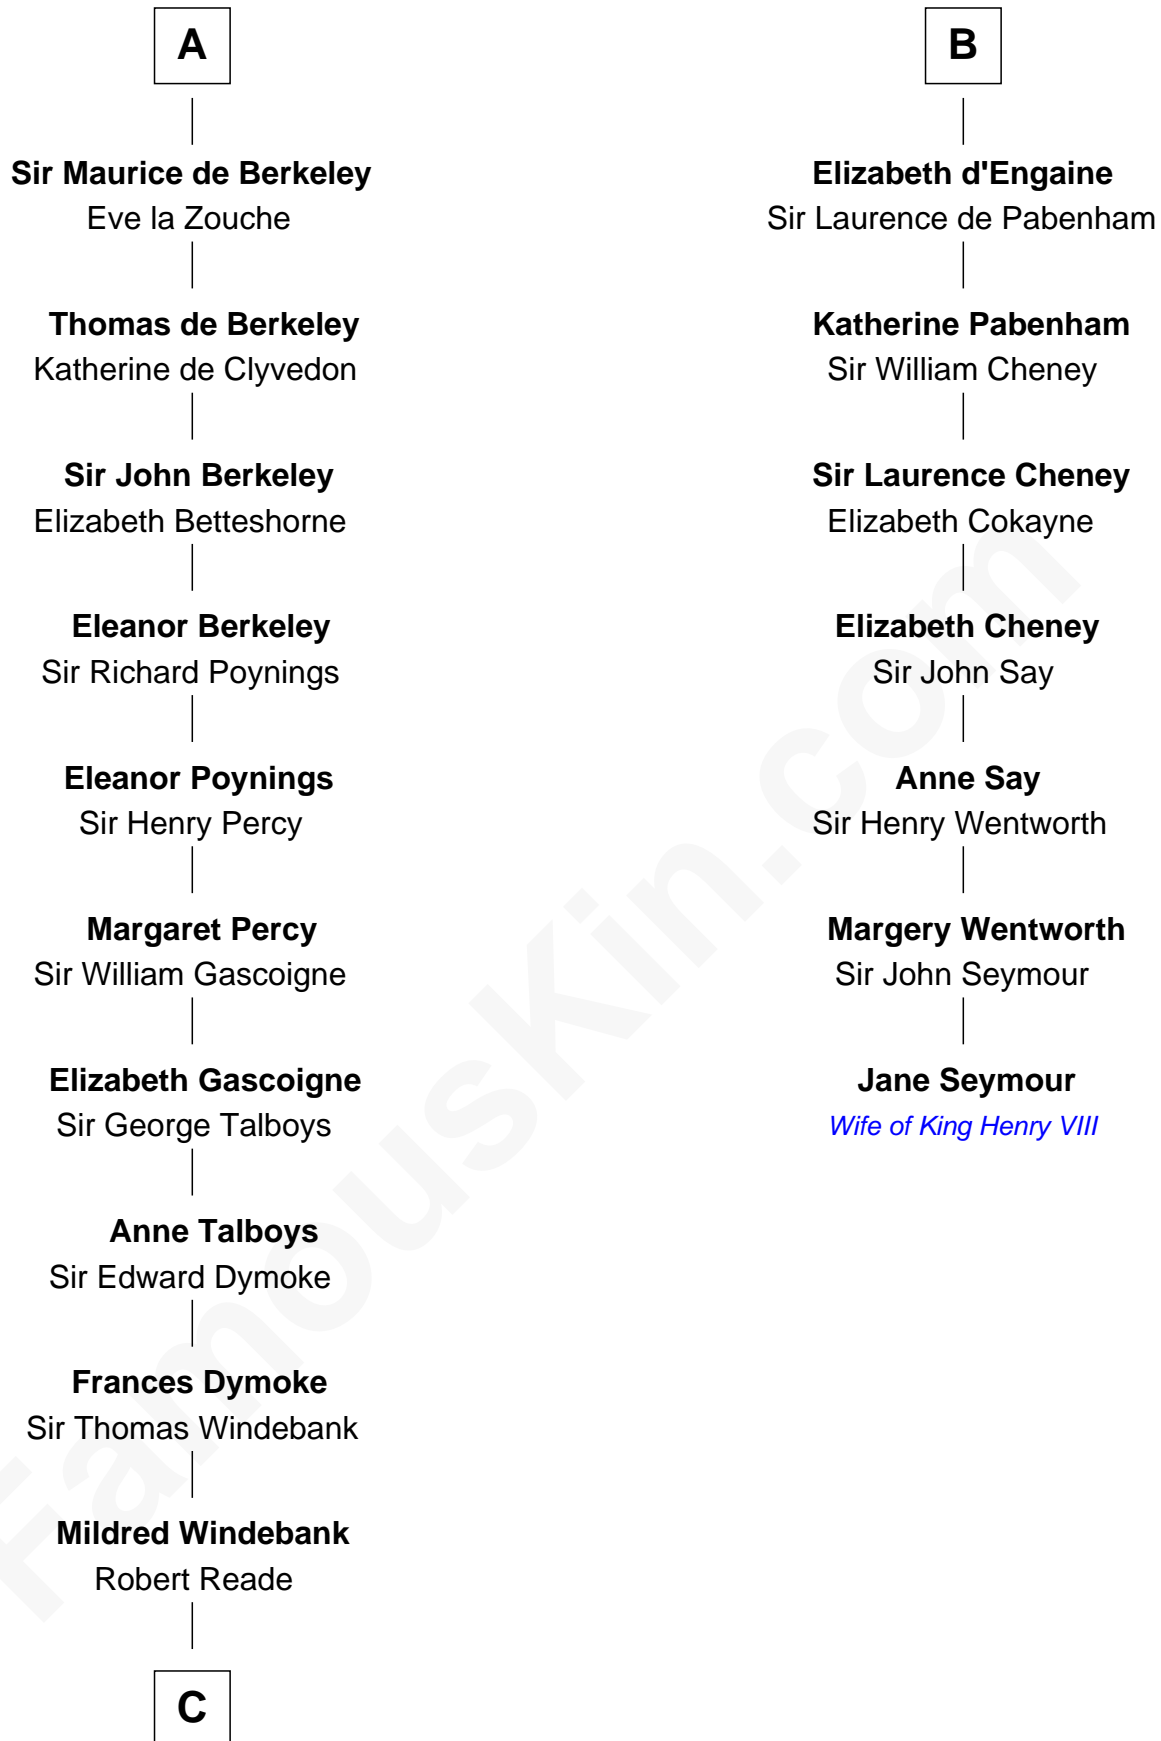

## Relationship Chart of

### Thomas Nelson

*Signer of the Declaration of Independence*

13th cousin 8 times removed of

**Jane Seymour**

*3rd Wife of King Henry VIII*

**C**

Col. George Reade

Elizabeth Martiau

Robert Reade

Mary Lilly

Margaret Reade

Thomas Nelson

William Nelson

Elizabeth Burwell

Thomas Nelson

*Signer of Declaration of Independence*