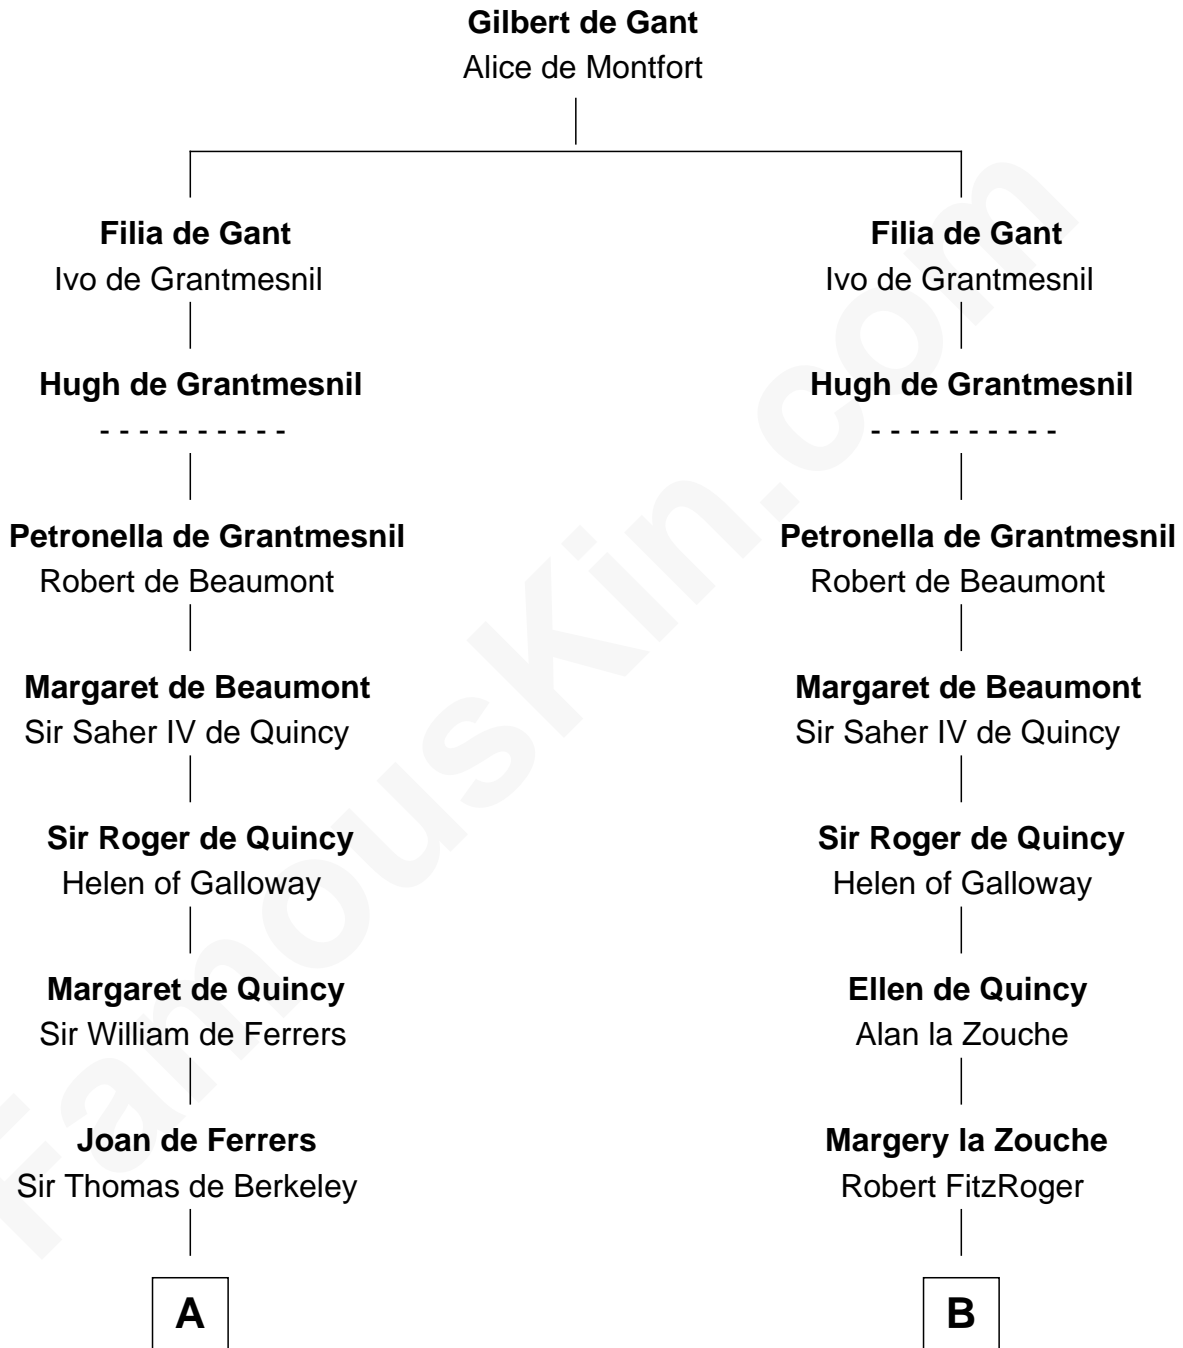

FamousKin.com

Relationship Chart of Thomas Nelson

Signer of the Declaration of Independence

15th cousin 6 times removed of

Jane Seymour

3rd Wife of King Henry VIII

C

Col. George Reade

Elizabeth Martiau

Robert Reade

Mary Lilly

Margaret Reade

Thomas Nelson

William Nelson

Elizabeth Burwell

Thomas Nelson