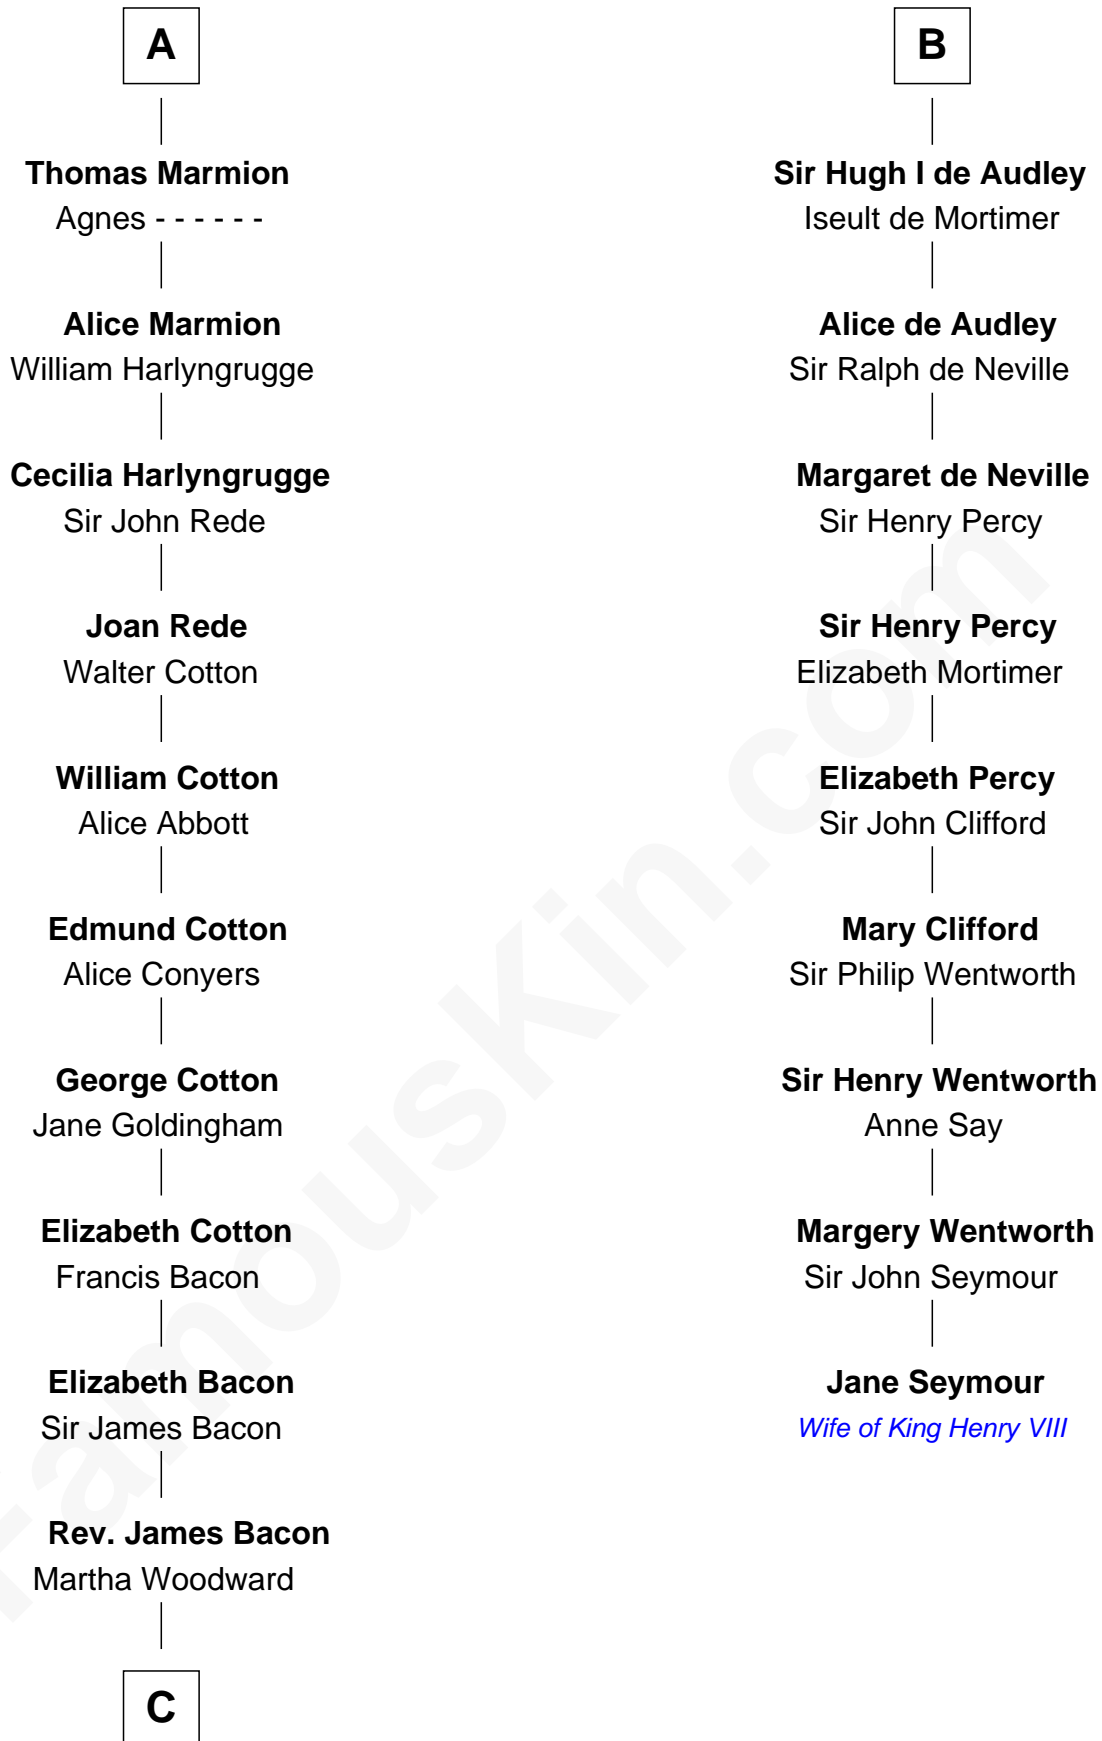

FamousKin.com

Relationship Chart of

Thomas Nelson

Signer of the Declaration of Independence

15th cousin 6 times removed of

Jane Seymour

3rd Wife of King Henry VIII

Roger, Count of Chateau-Porcien

C

—
Martha Bacon

Anthony Smith

—
Abigail Smith

Lewis Burwell

—
Nathaniel Burwell

Elizabeth Carter

—
Elizabeth Burwell