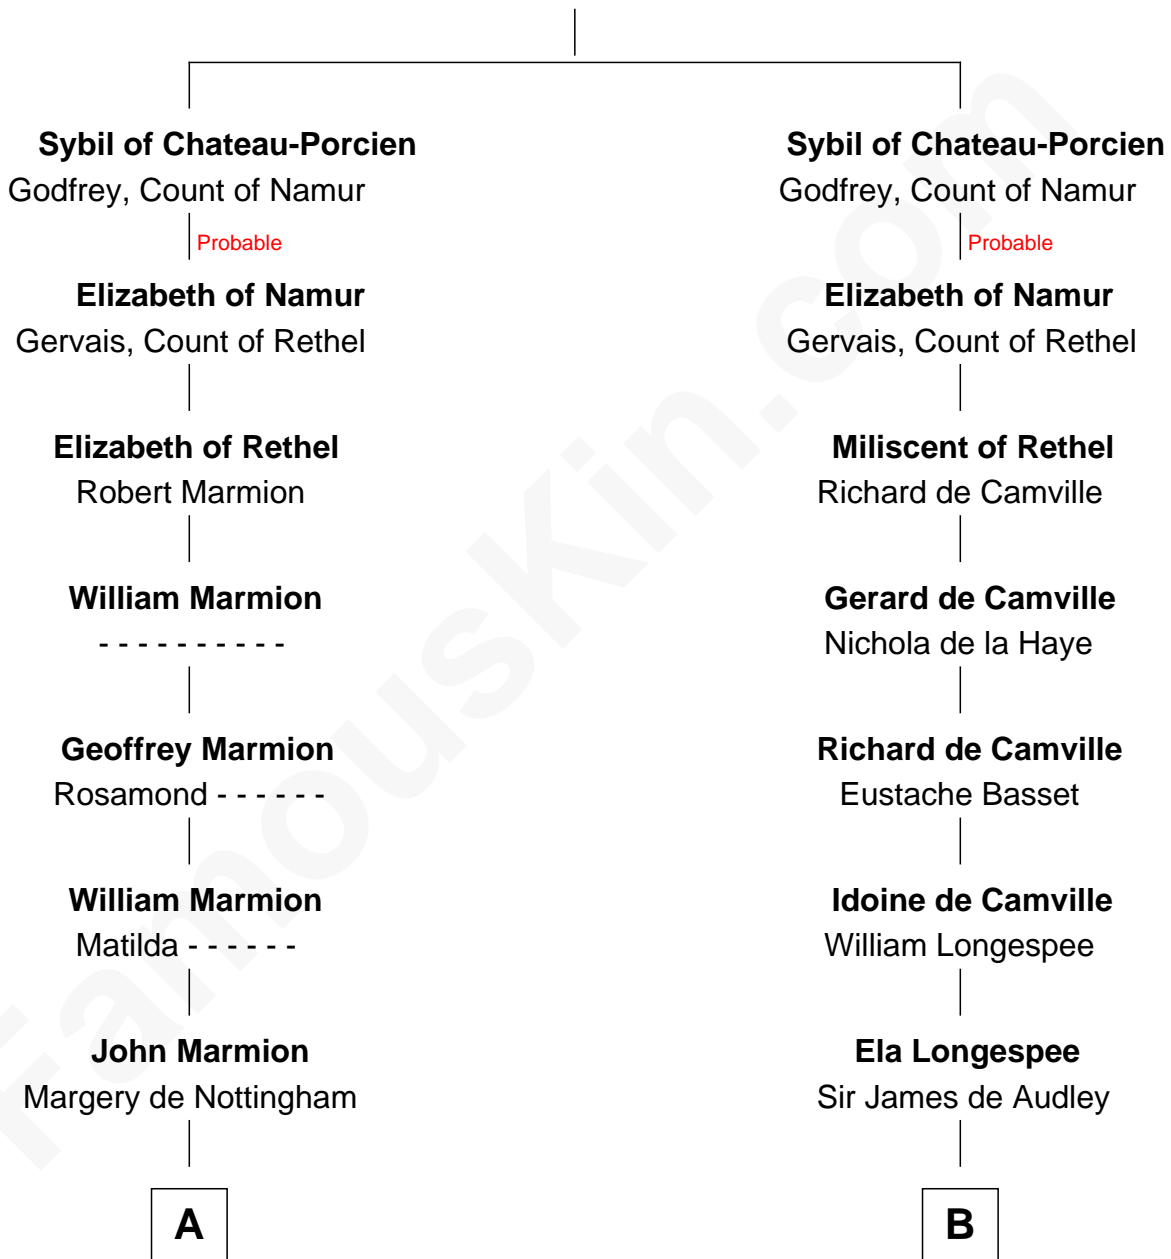

FamousKin.com

Relationship Chart of

Thomas Nelson

Signer of the Declaration of Independence

15th cousin 6 times removed of

Jane Seymour

3rd Wife of King Henry VIII

Roger, Count of Chateau-Porcien

C

—
Martha Bacon

Anthony Smith

—
Abigail Smith

Lewis Burwell

—
Nathaniel Burwell

Elizabeth Carter

—
Elizabeth Burwell