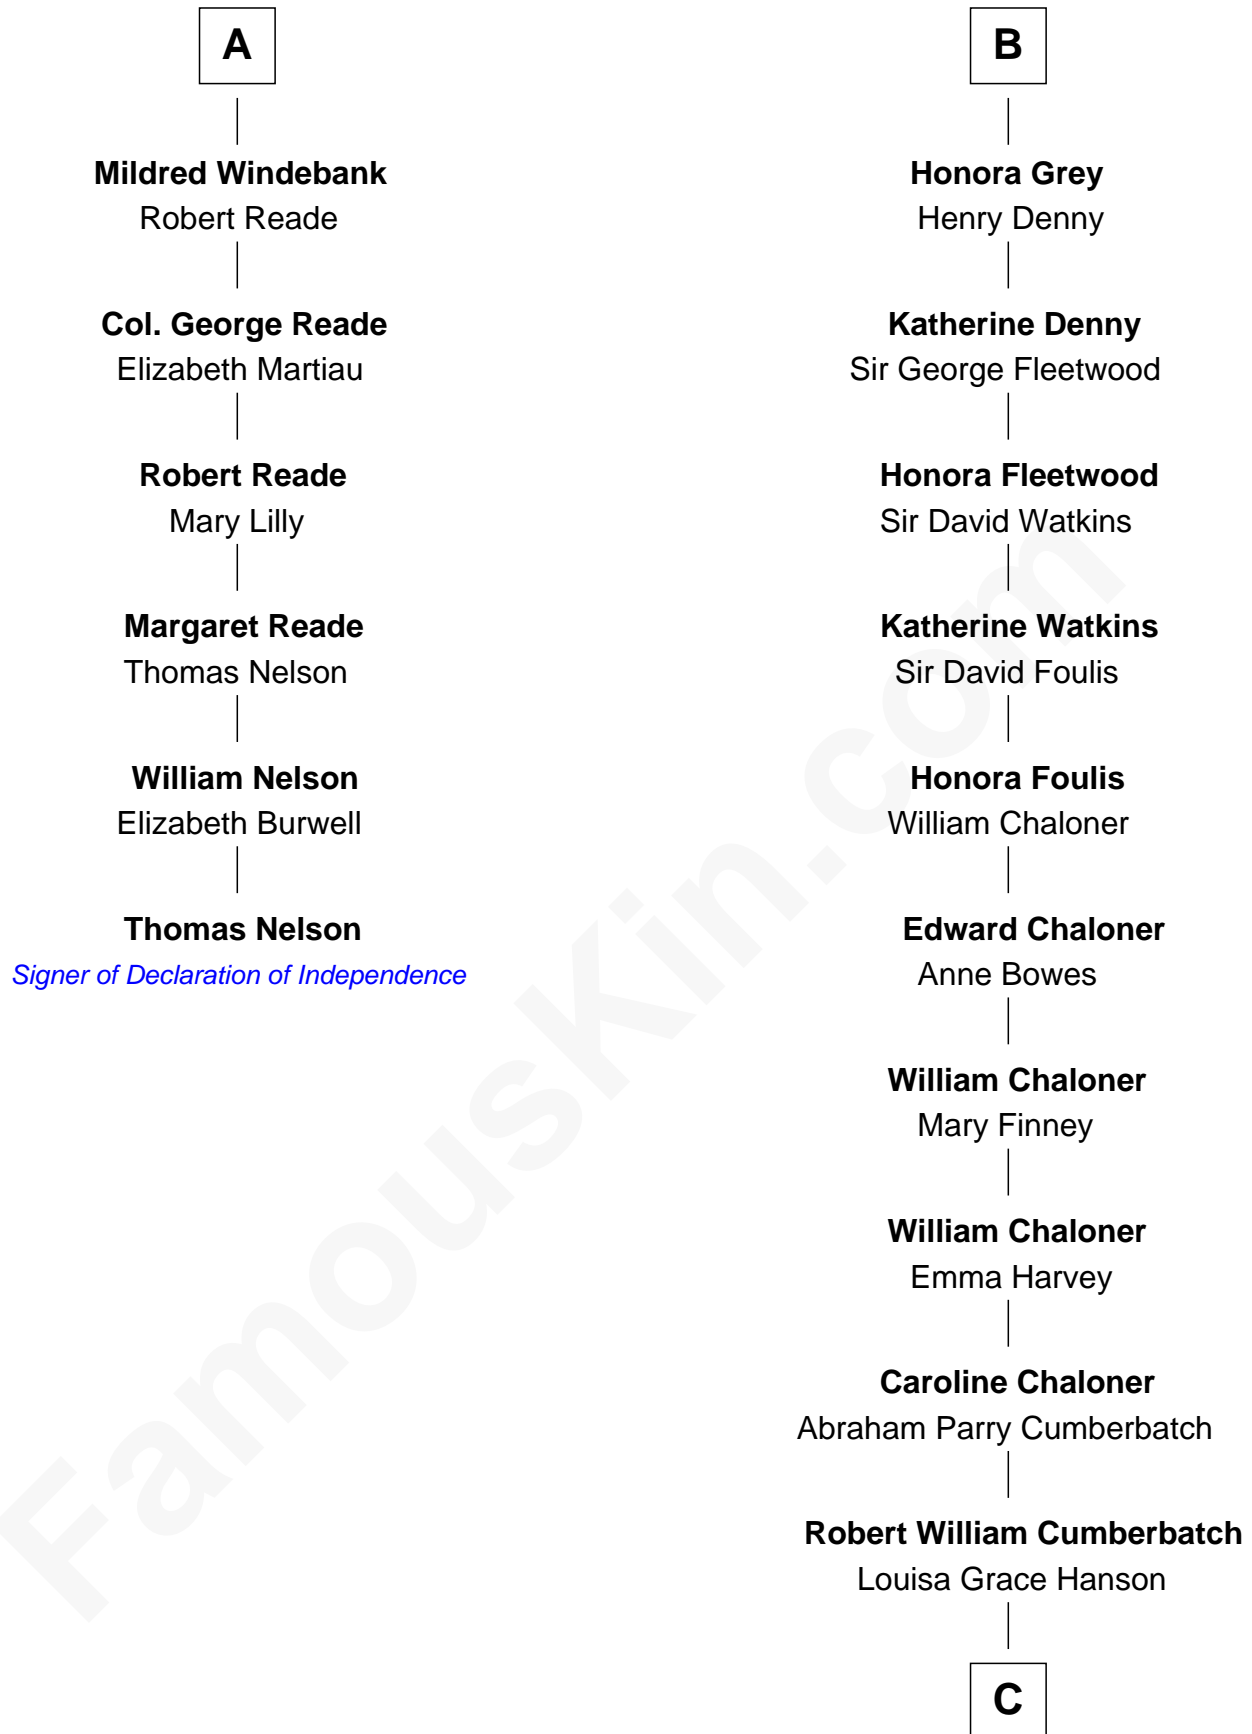

## Relationship Chart of

### Thomas Nelson

*Signer of the Declaration of Independence*

**12th cousin 8 times removed of**

**Benedict Cumberbatch**

*Movie, Television and Stage Actor*

C

**Henry Alfred Cumberbatch**

Hélène Gertrude Rees