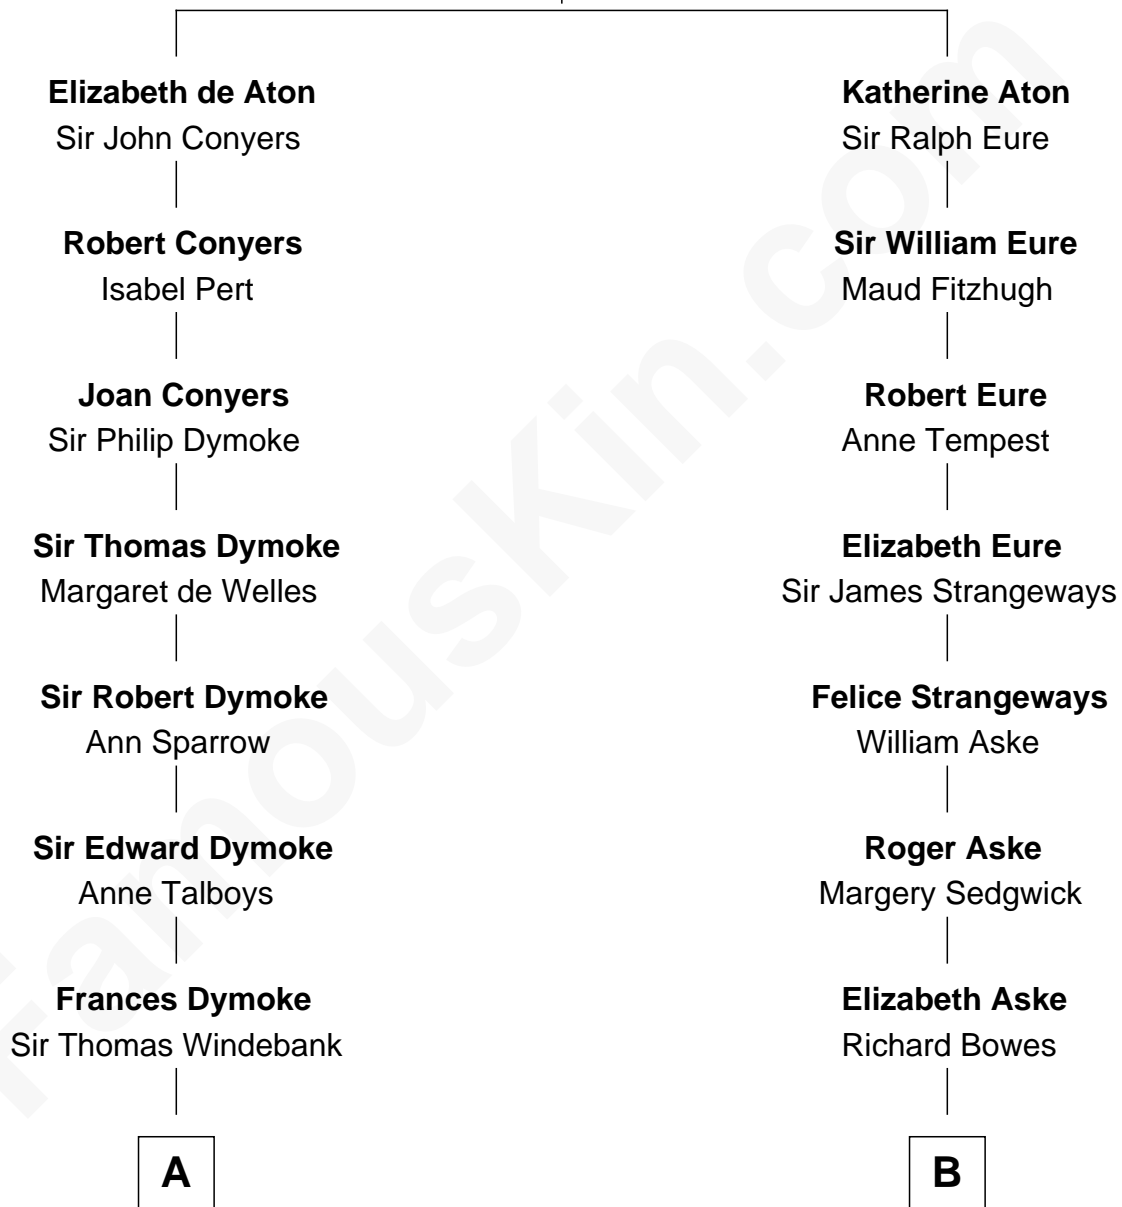

FamousKin.com

Relationship Chart of

Thomas Nelson

Signer of the Declaration of Independence

12th cousin 7 times removed of

Benedict Cumberbatch

Movie, Television and Stage Actor

Sir William de Aton

Isabel de Percy

C

Henry Carlton Cumberbatch

Pauline Ellen Laing Congdon

Timothy Carlton Congdon Cumberbatch

Wanda Ventham

Benedict Cumberbatch

Movie, Television and Stage Actor