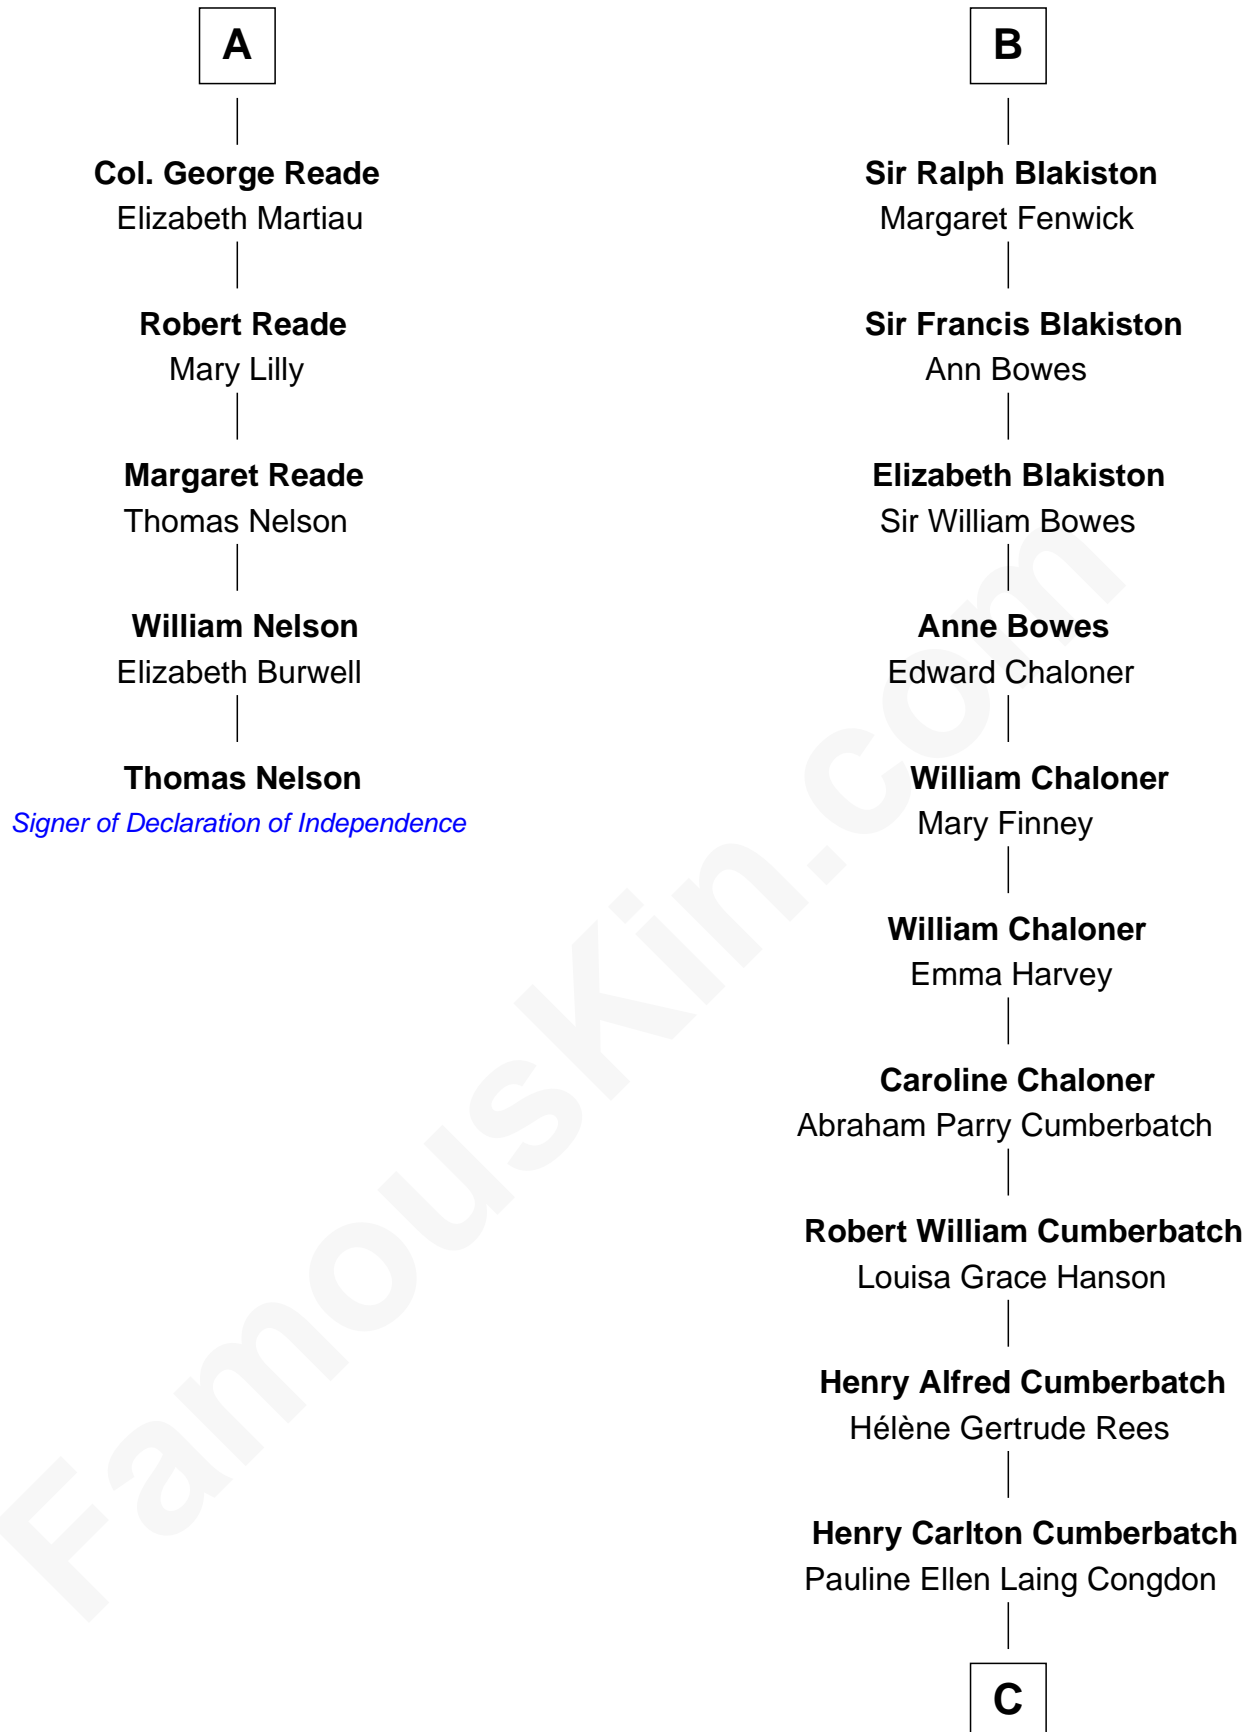

## Relationship Chart of

### Thomas Nelson

*Signer of the Declaration of Independence*

11th cousin 7 times removed of

**Benedict Cumberbatch**

*Movie, Television and Stage Actor*

**Sir Ralph Neville**

Joan Beaufort

C