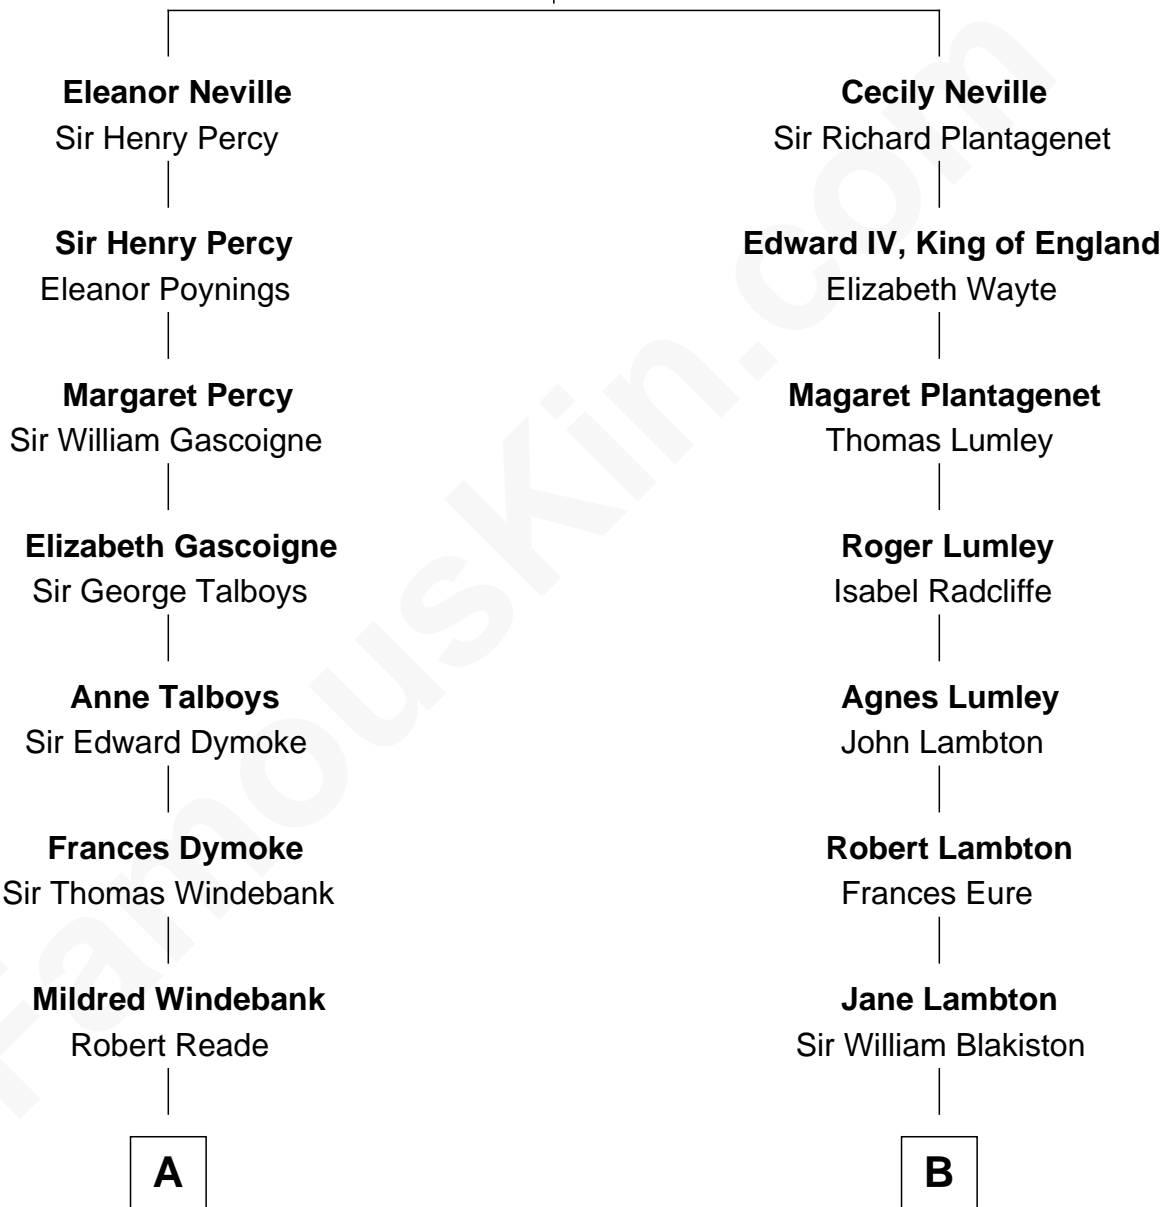

## Relationship Chart of

### Thomas Nelson

*Signer of the Declaration of Independence*

11th cousin 7 times removed of

**Benedict Cumberbatch**

*Movie, Television and Stage Actor*

**Sir Ralph Neville**

Joan Beaufort

C