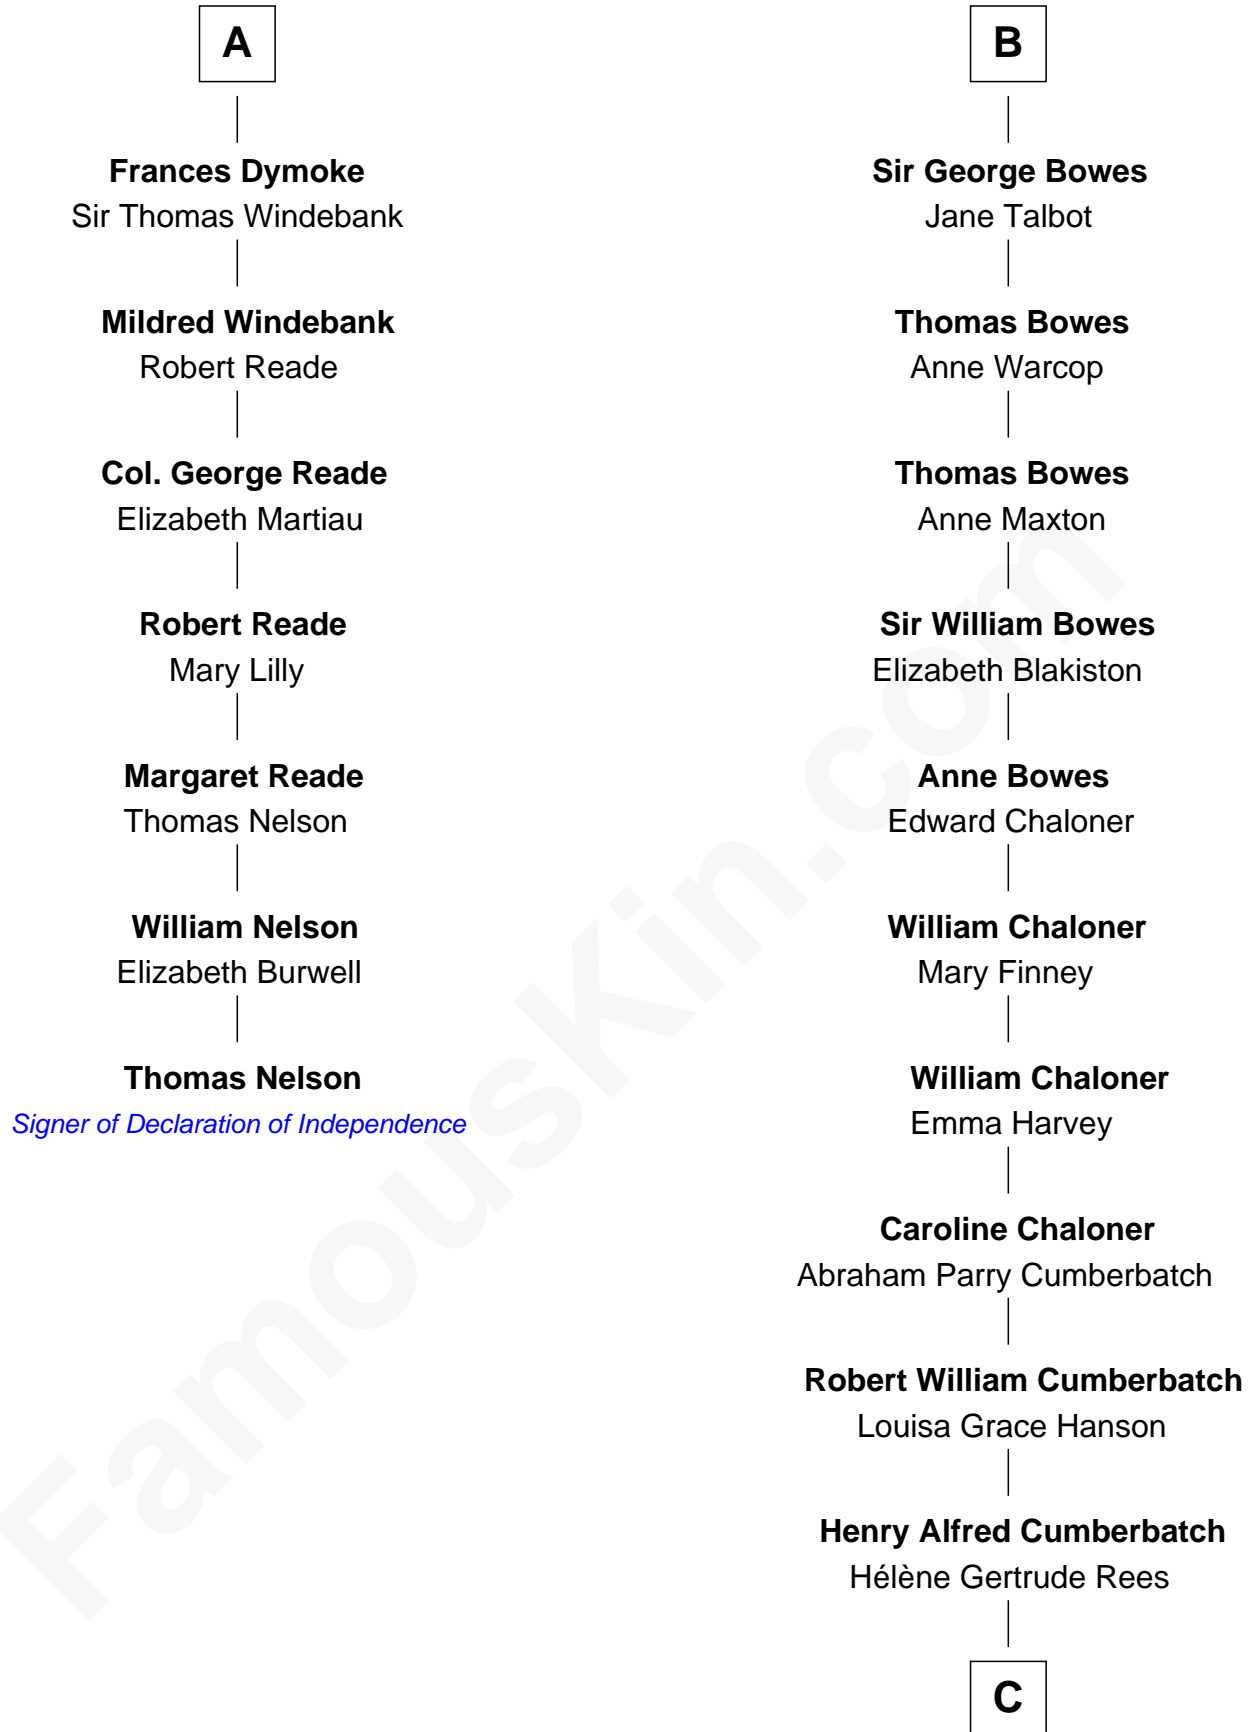

FamousKin.com

Relationship Chart of

Thomas Nelson

Signer of the Declaration of Independence

13th cousin 6 times removed of

Benedict Cumberbatch

Movie, Television and Stage Actor

C