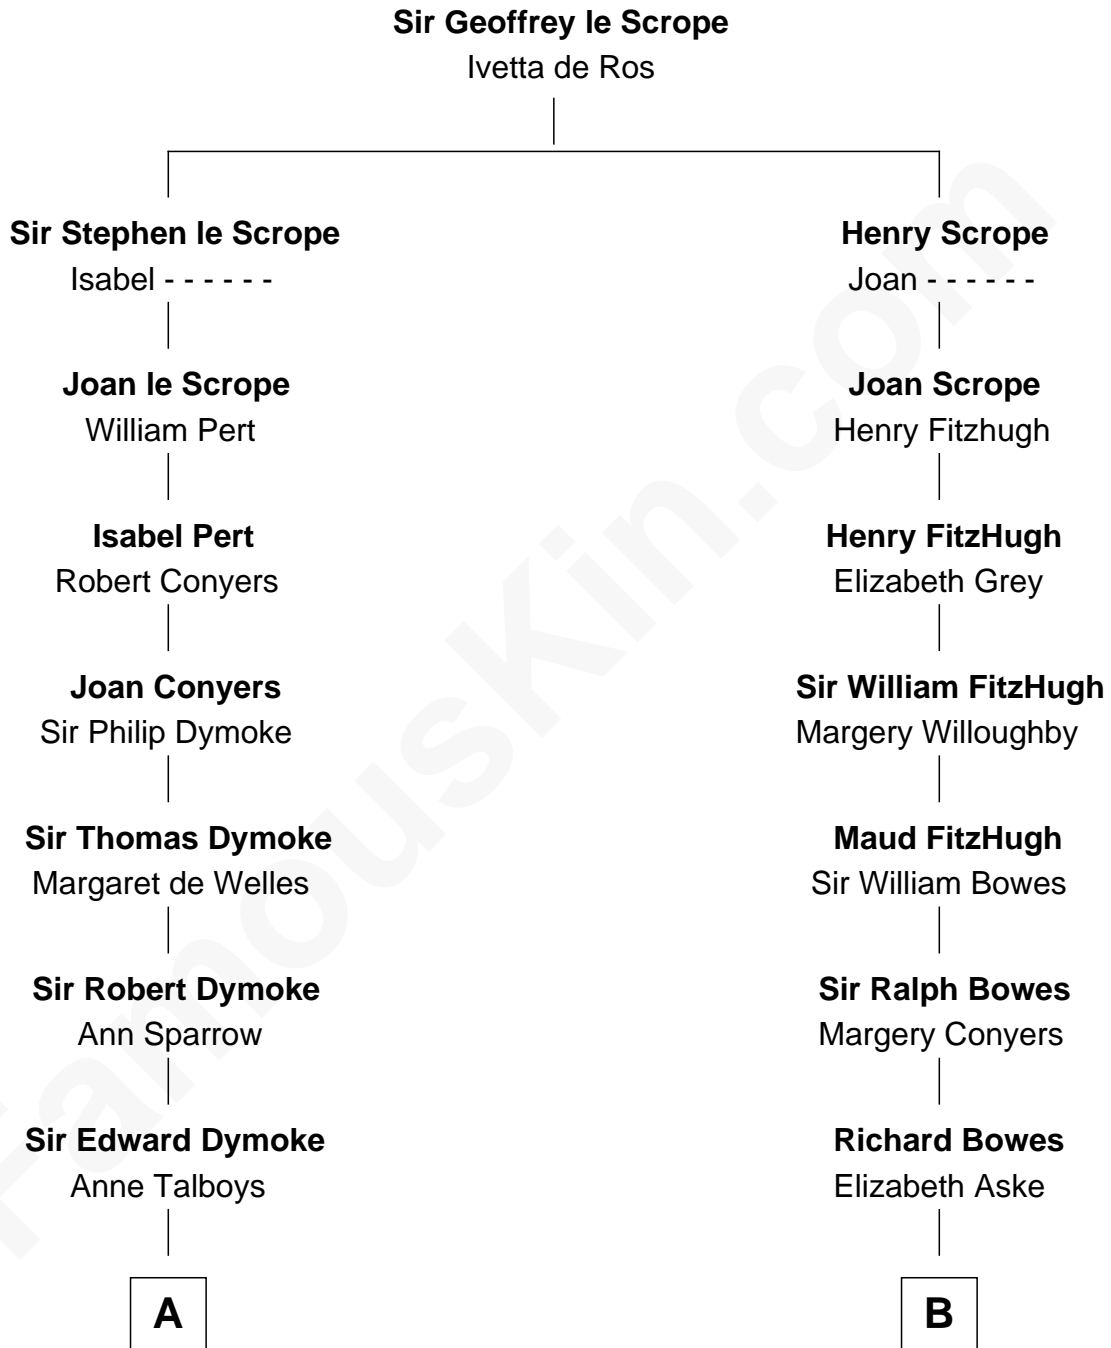

FamousKin.com

Relationship Chart of

Thomas Nelson

Signer of the Declaration of Independence

13th cousin 6 times removed of

Benedict Cumberbatch

Movie, Television and Stage Actor

C

Henry Carlton Cumberbatch

Pauline Ellen Laing Congdon

Timothy Carlton Congdon Cumberbatch

Wanda Ventham

Benedict Cumberbatch

Movie, Television and Stage Actor

FamousKin.com