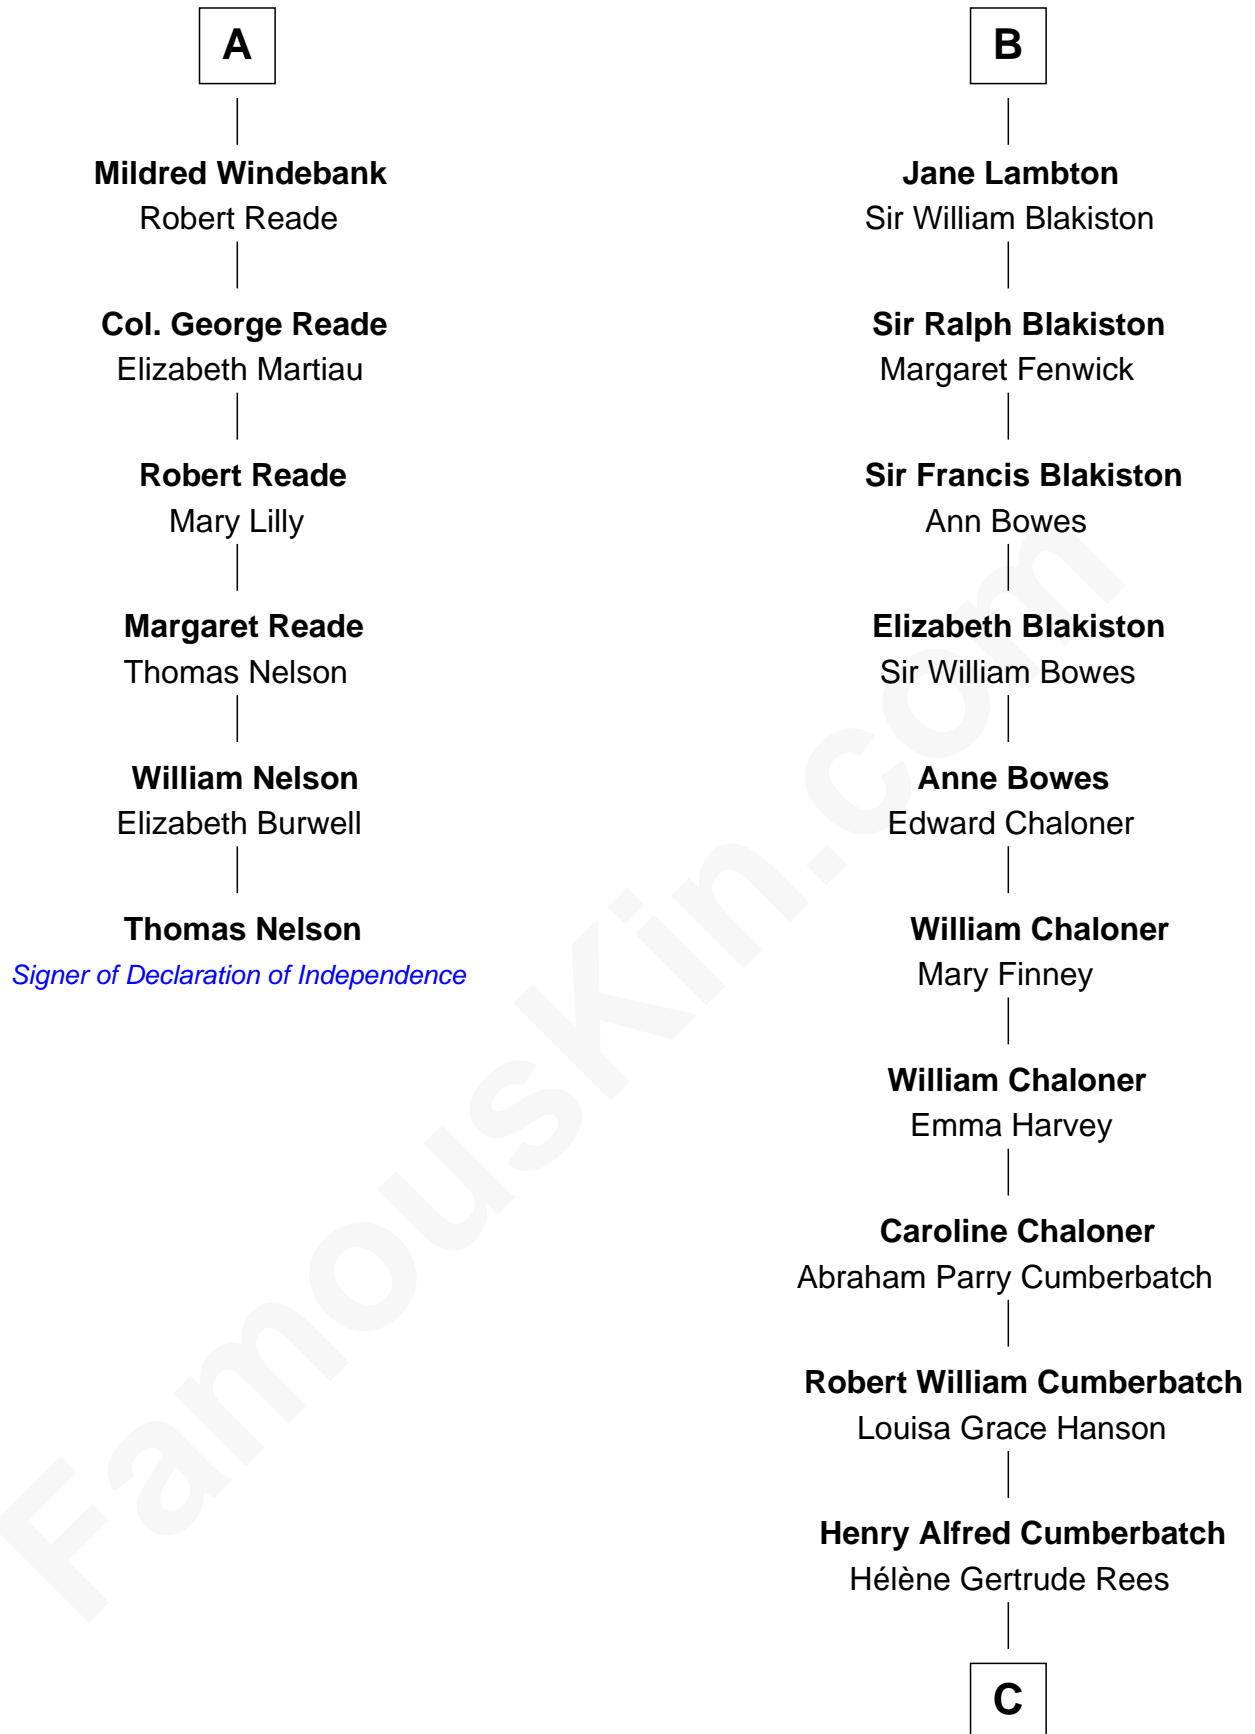

### Thomas Nelson

*Signer of the Declaration of Independence*

**12th cousin 7 times removed of**

**Benedict Cumberbatch**

*Movie, Television and Stage Actor*

C

**Henry Carlton Cumberbatch**

Pauline Ellen Laing Congdon