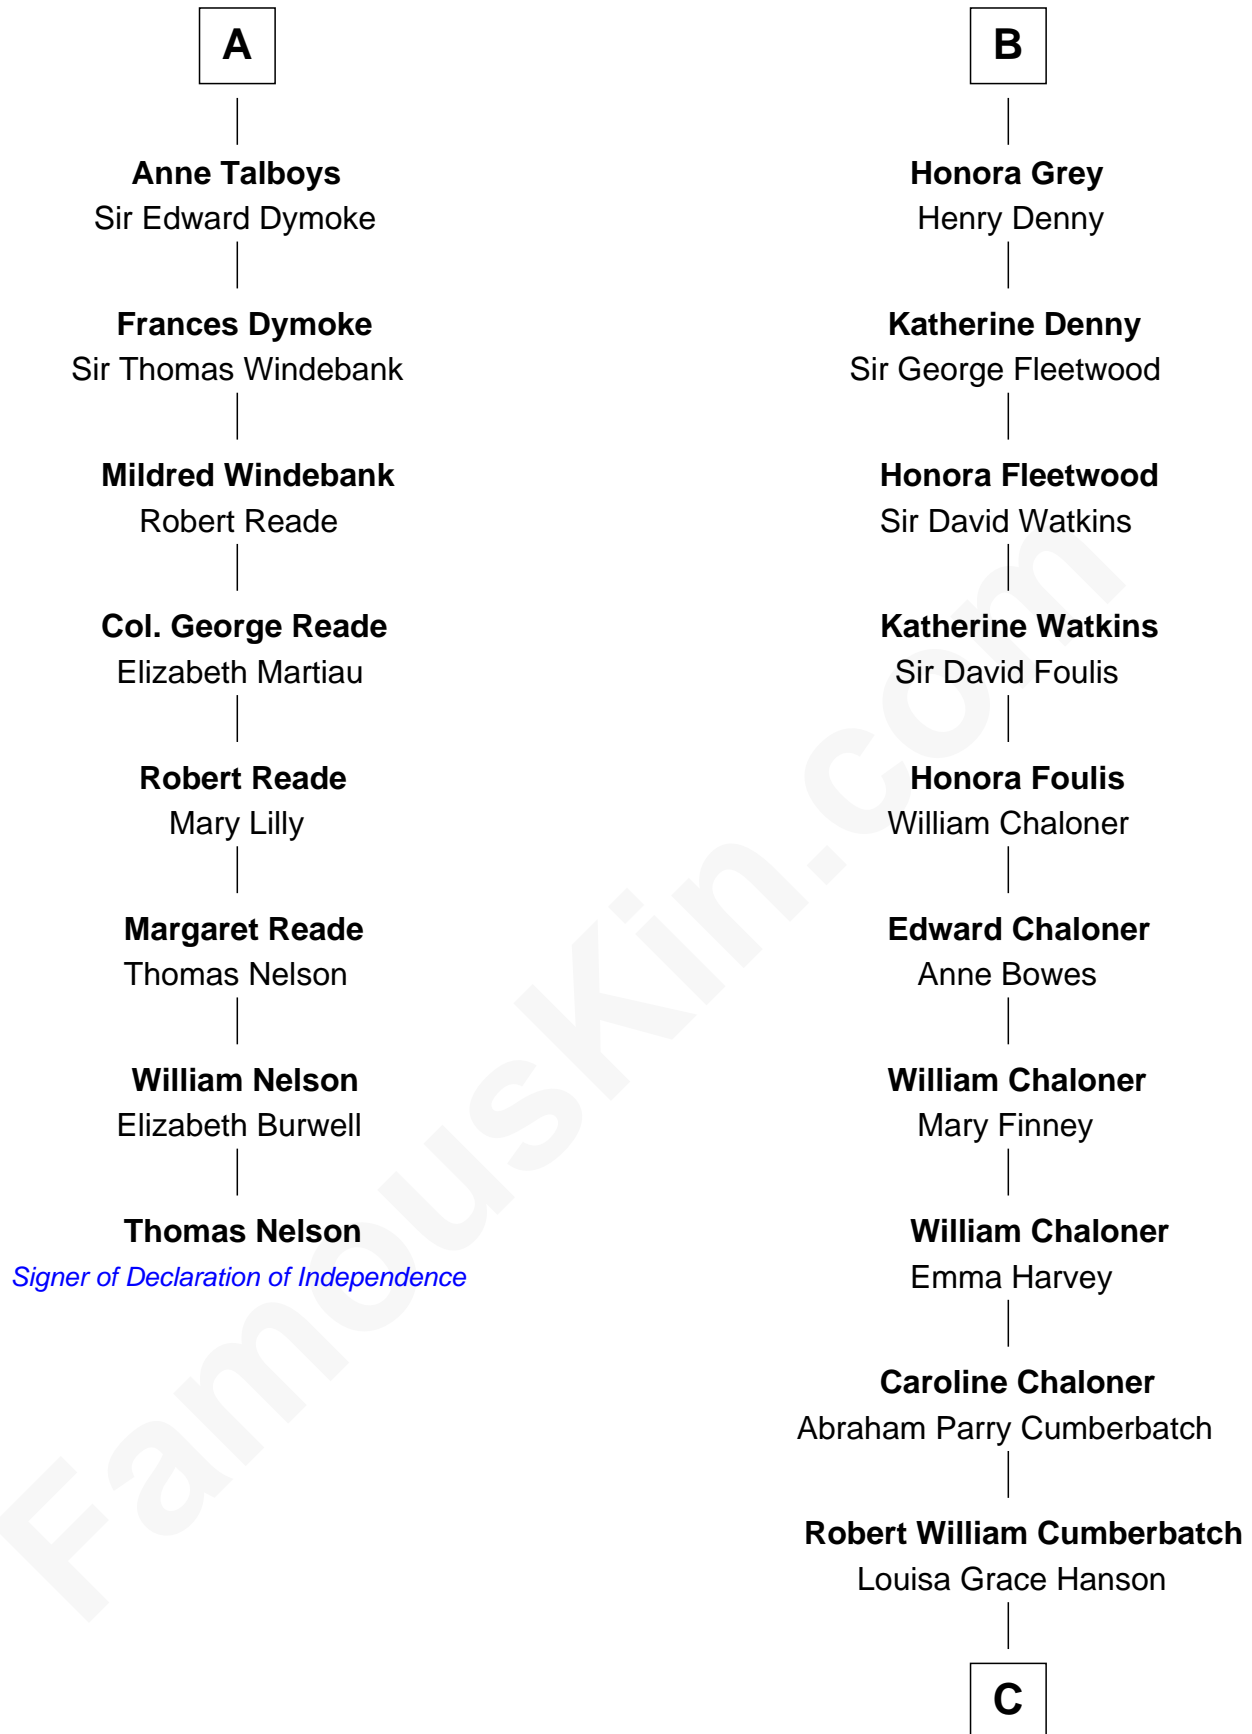

FamousKin.com

Relationship Chart of

Thomas Nelson

Signer of the Declaration of Independence

14th cousin 6 times removed of

Benedict Cumberbatch

Movie, Television and Stage Actor

Sir Robert de Holland

Maude la Zouche

Elizabeth de Holland

Sir Henry FitzRoger

John FitzRoger

Alice - - - - -

Elizabeth FitzRoger

Sir John Bonville

Sir William Bonville

Henry Beaufort

Joan Hill

Charles Somerset

Elizabeth West

Mary Somerset

Sir William Grey

B

C