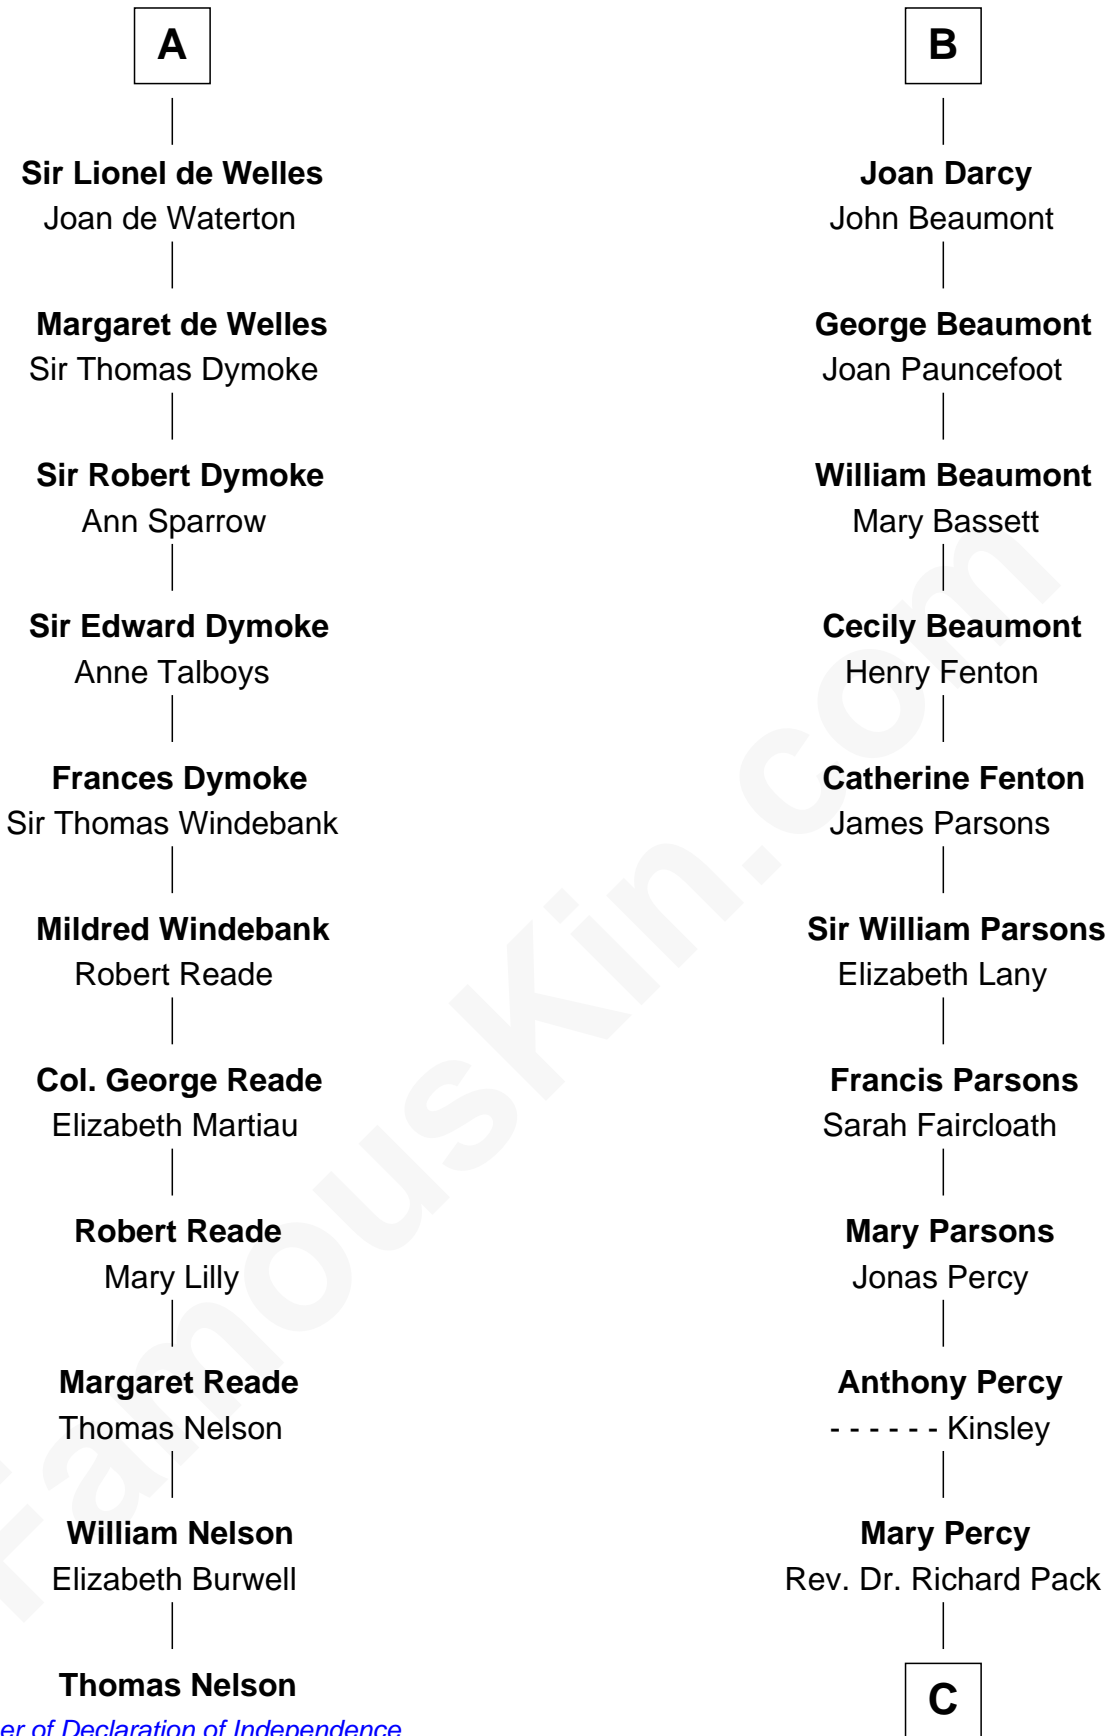

## Relationship Chart of

### Thomas Nelson

Signer of the Declaration of Independence

17th cousin 3 times removed of

**Sir Arthur Conan Doyle**

Author, "Sherlock Holmes"

**Sir William Longespee**

Ela of Salisbury

**C**

**William Pack**  
Catherine Scott

**Catherine Pack**  
William Foley

**Mary Josephine Elizabeth Foley**  
Charles Altamont Doyle

**Sir Arthur Conan Doyle**  
*Author, "Sherlock Holmes"*

FamousKin.com