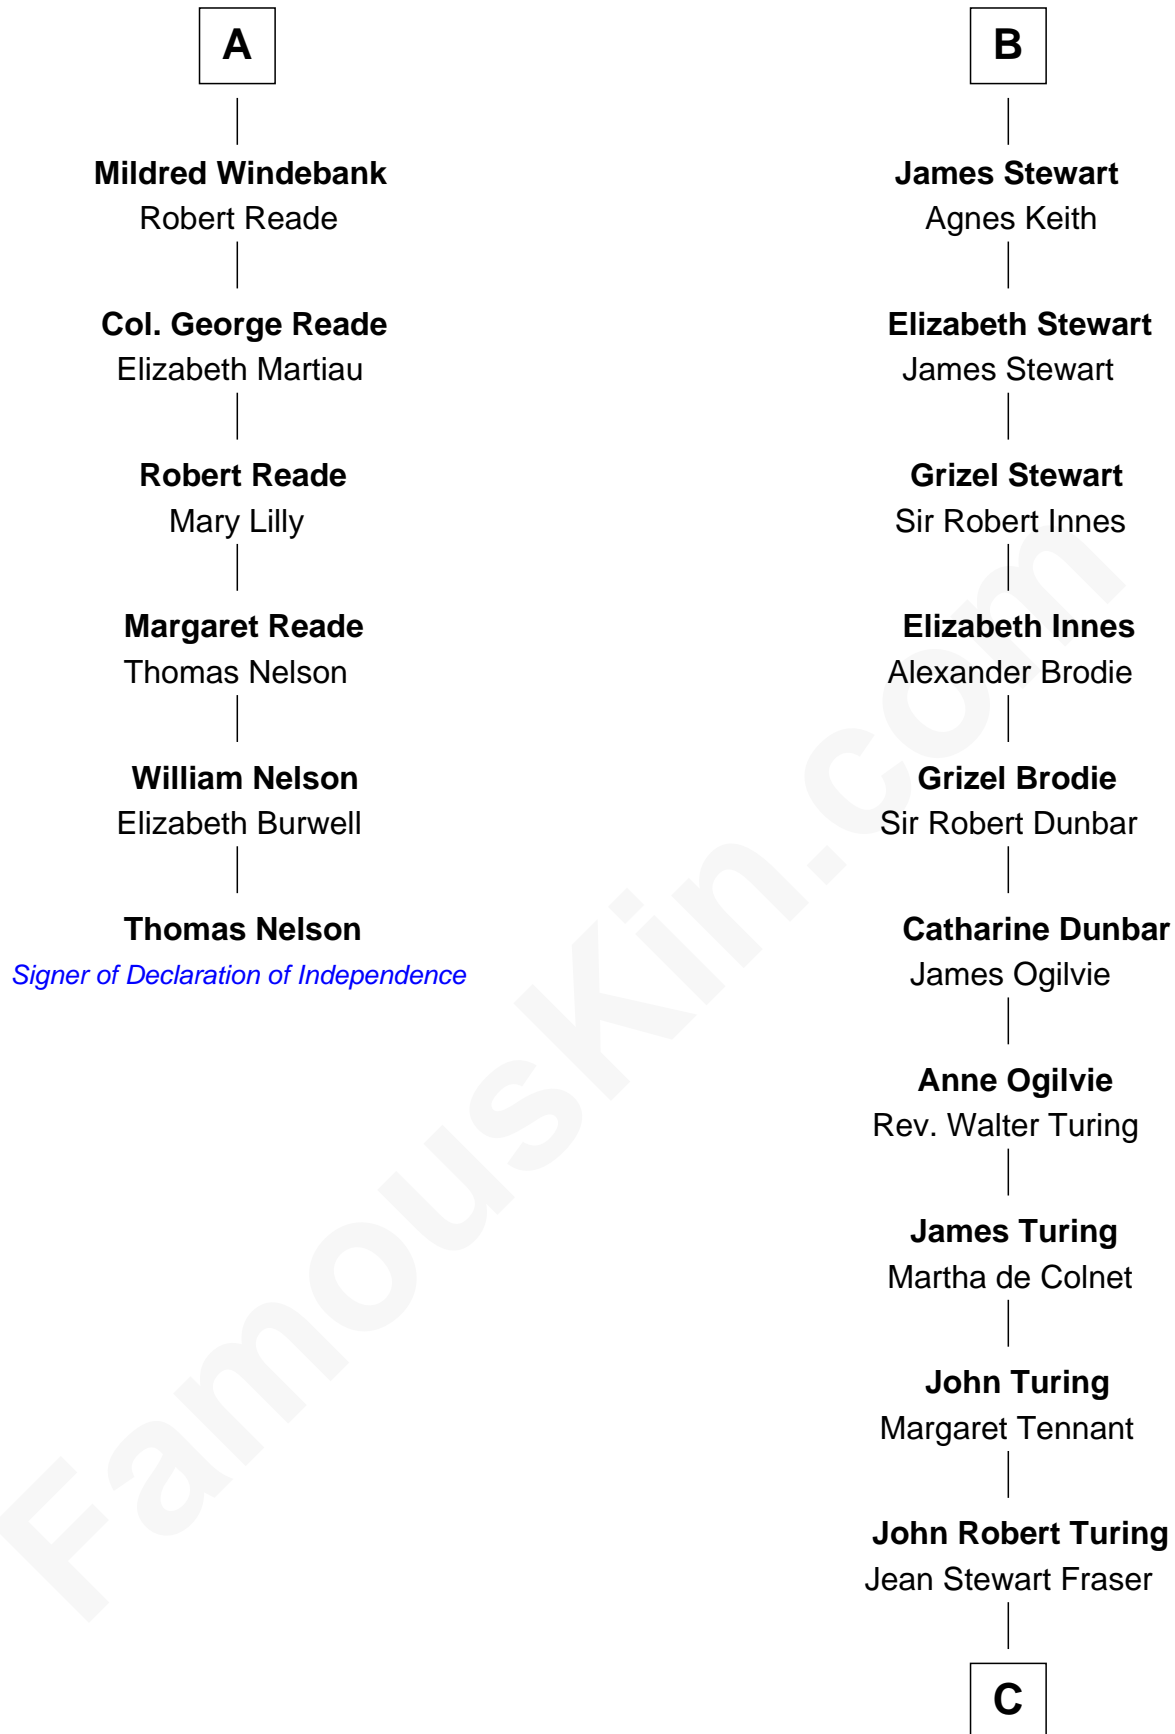

FamousKin.com

Relationship Chart of

Thomas Nelson

Signer of the Declaration of Independence

12th cousin 7 times removed of

Alan Turing

WWII Codebreaker of Nazi Enigma Machine

C