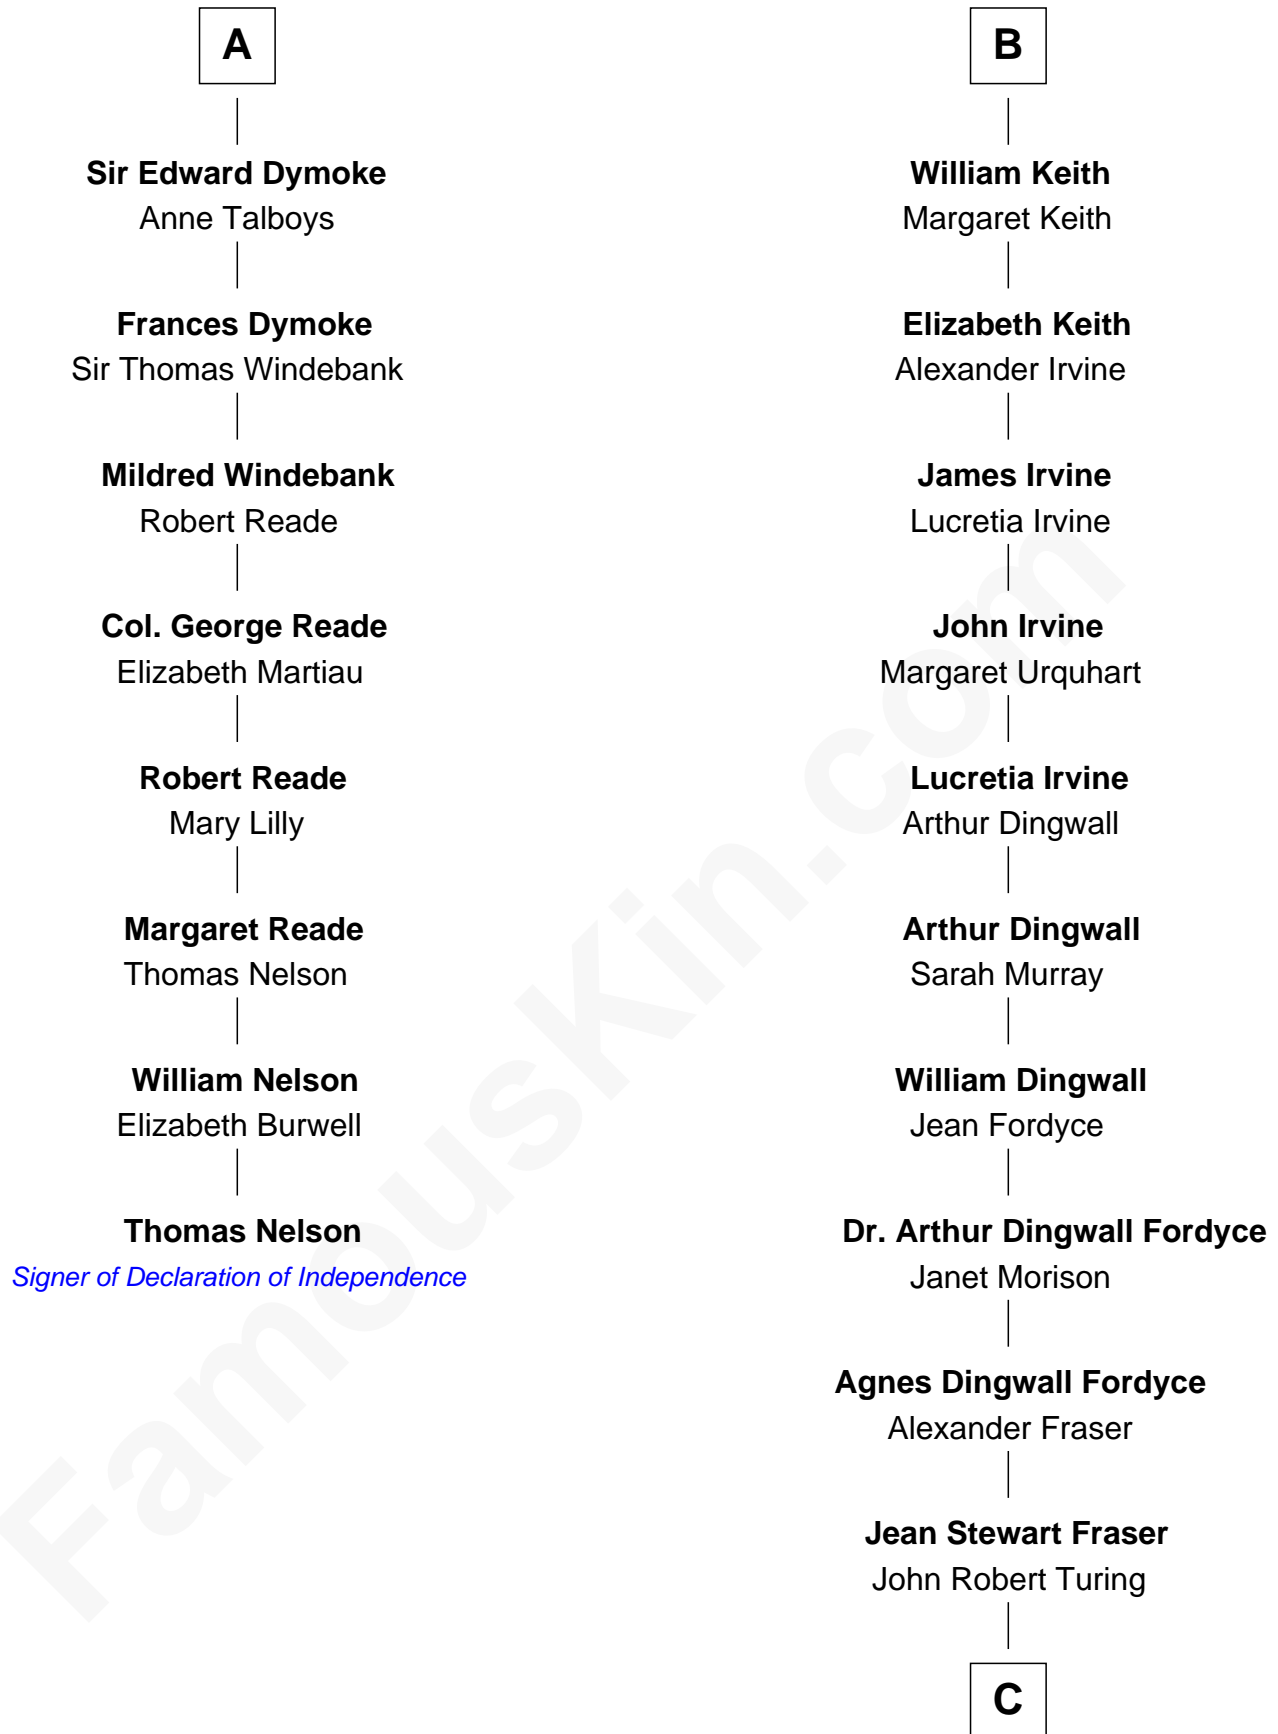

FamousKin.com

Relationship Chart of

Thomas Nelson

Signer of the Declaration of Independence

14th cousin 5 times removed of

Alan Turing

WWII Codebreaker of Nazi Enigma Machine

C