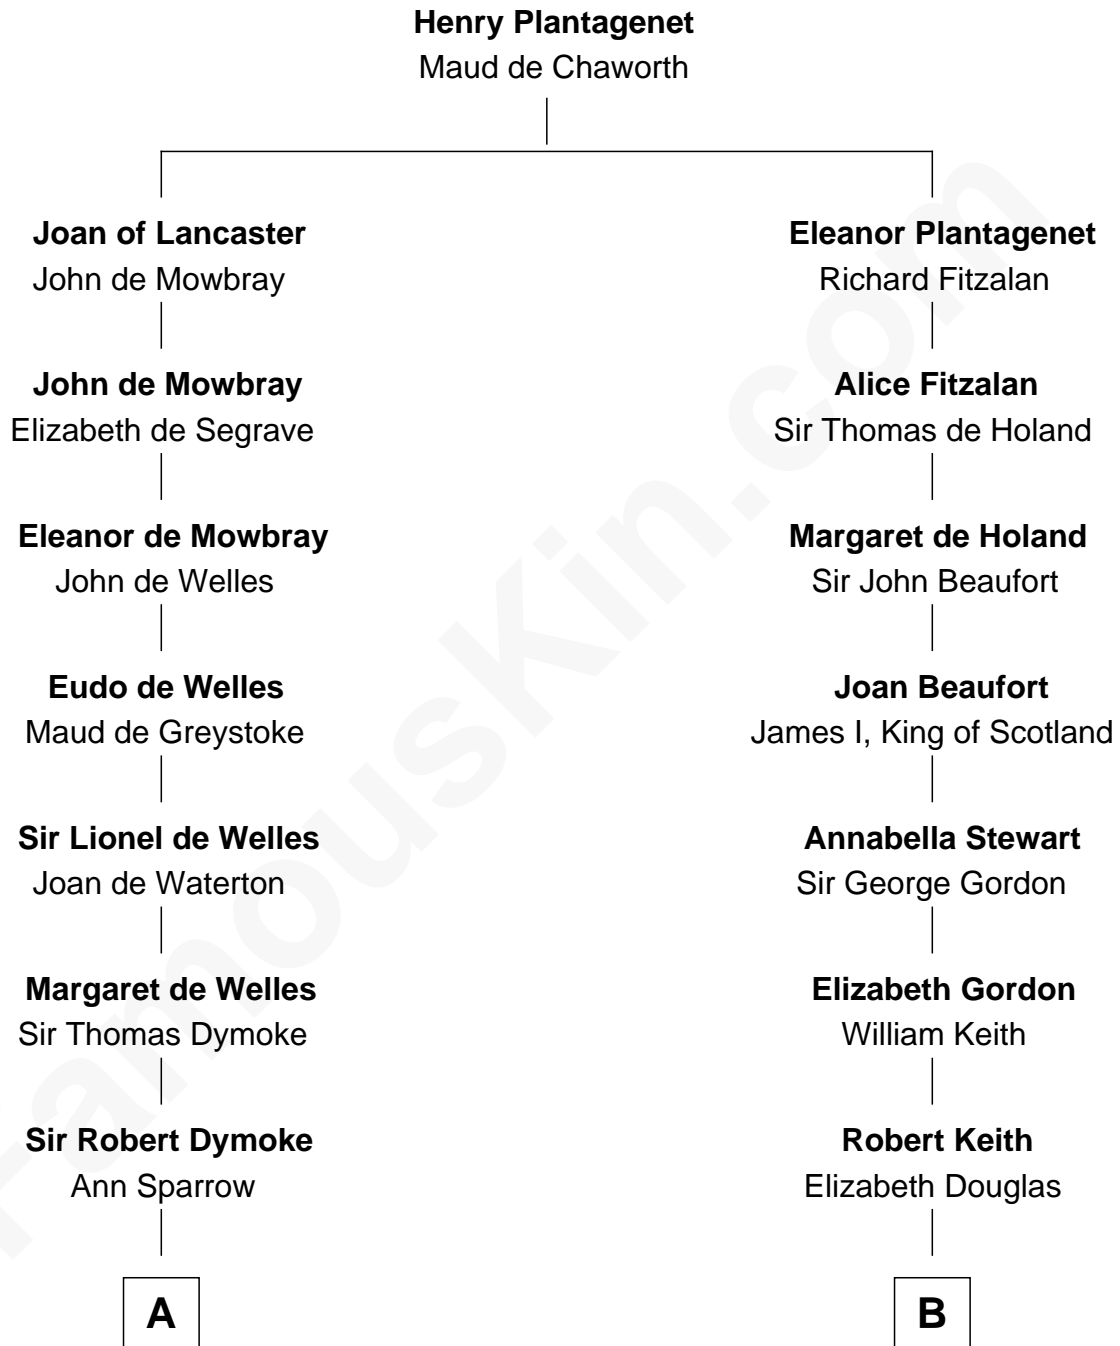

FamousKin.com

Relationship Chart of

Thomas Nelson

Signer of the Declaration of Independence

14th cousin 5 times removed of

Alan Turing

WWII Codebreaker of Nazi Enigma Machine

C

Rev. John Robert Turing

Fanny Montague Boyd

Julius Matheson Turing

Ethel Sara Stoney

Alan Turing

WWII Codebreaker of Nazi Enigma Machine

FamousKin.com