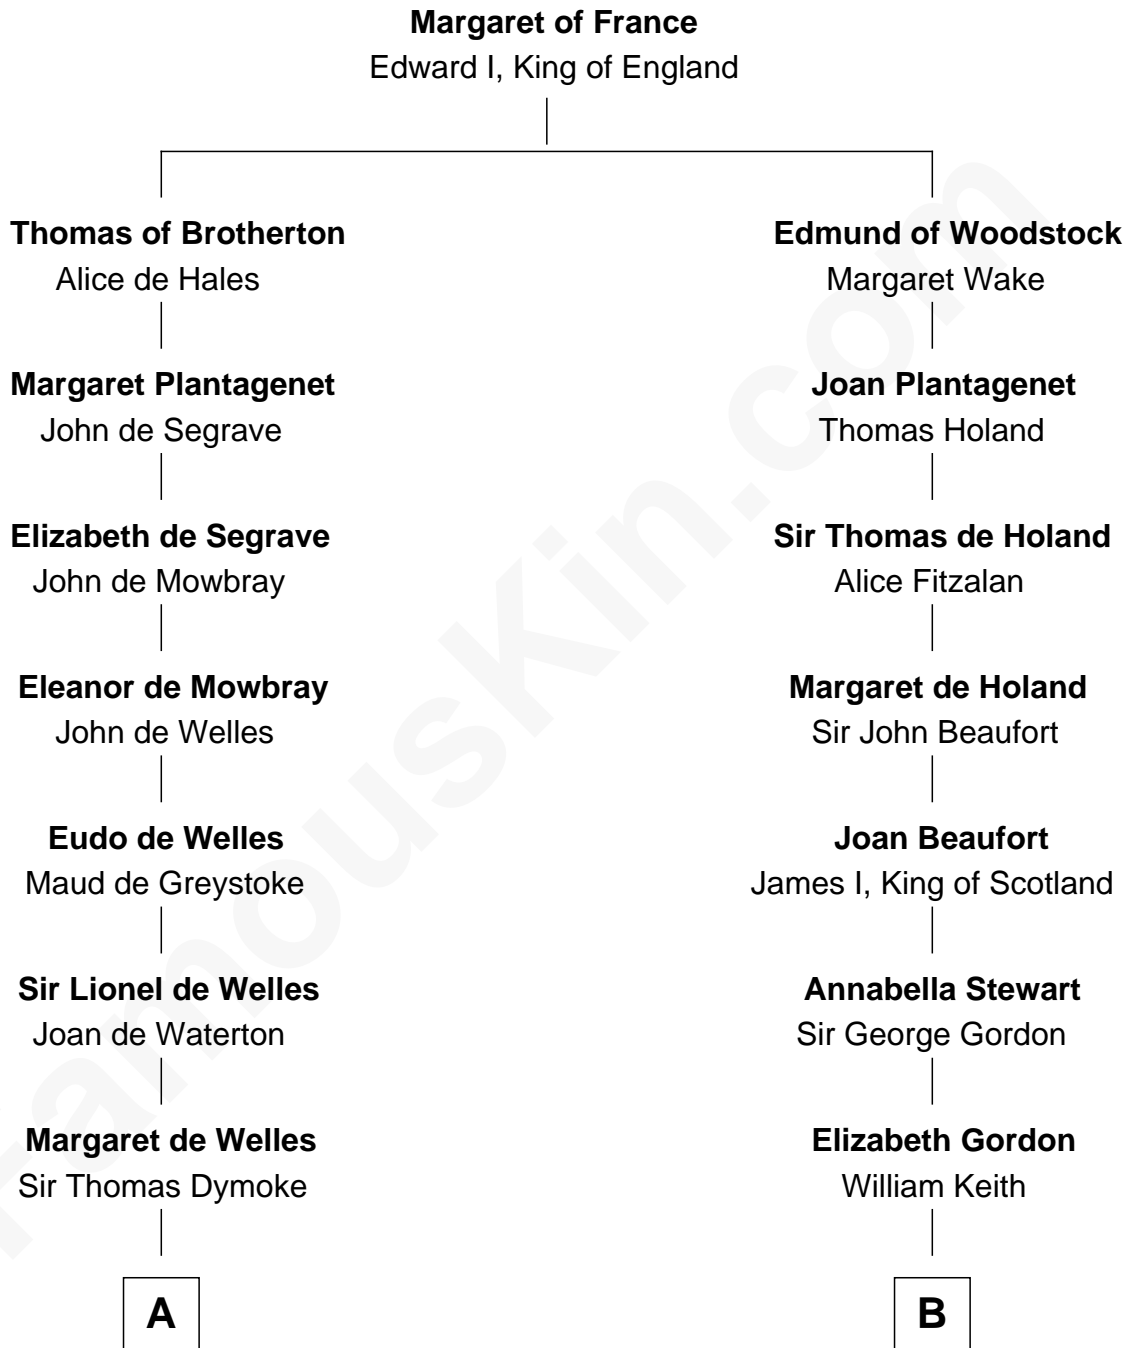

FamousKin.com

Relationship Chart of

Thomas Nelson

Signer of the Declaration of Independence

15th cousin 5 times removed of

Alan Turing

WWII Codebreaker of Nazi Enigma Machine

C

Jean Stewart Fraser
John Robert Turing

Rev. John Robert Turing
Fanny Montague Boyd

Julius Matheson Turing
Ethel Sara Stoney

Alan Turing

WWII Codebreaker of Nazi Enigma Machine

FamousKin.com