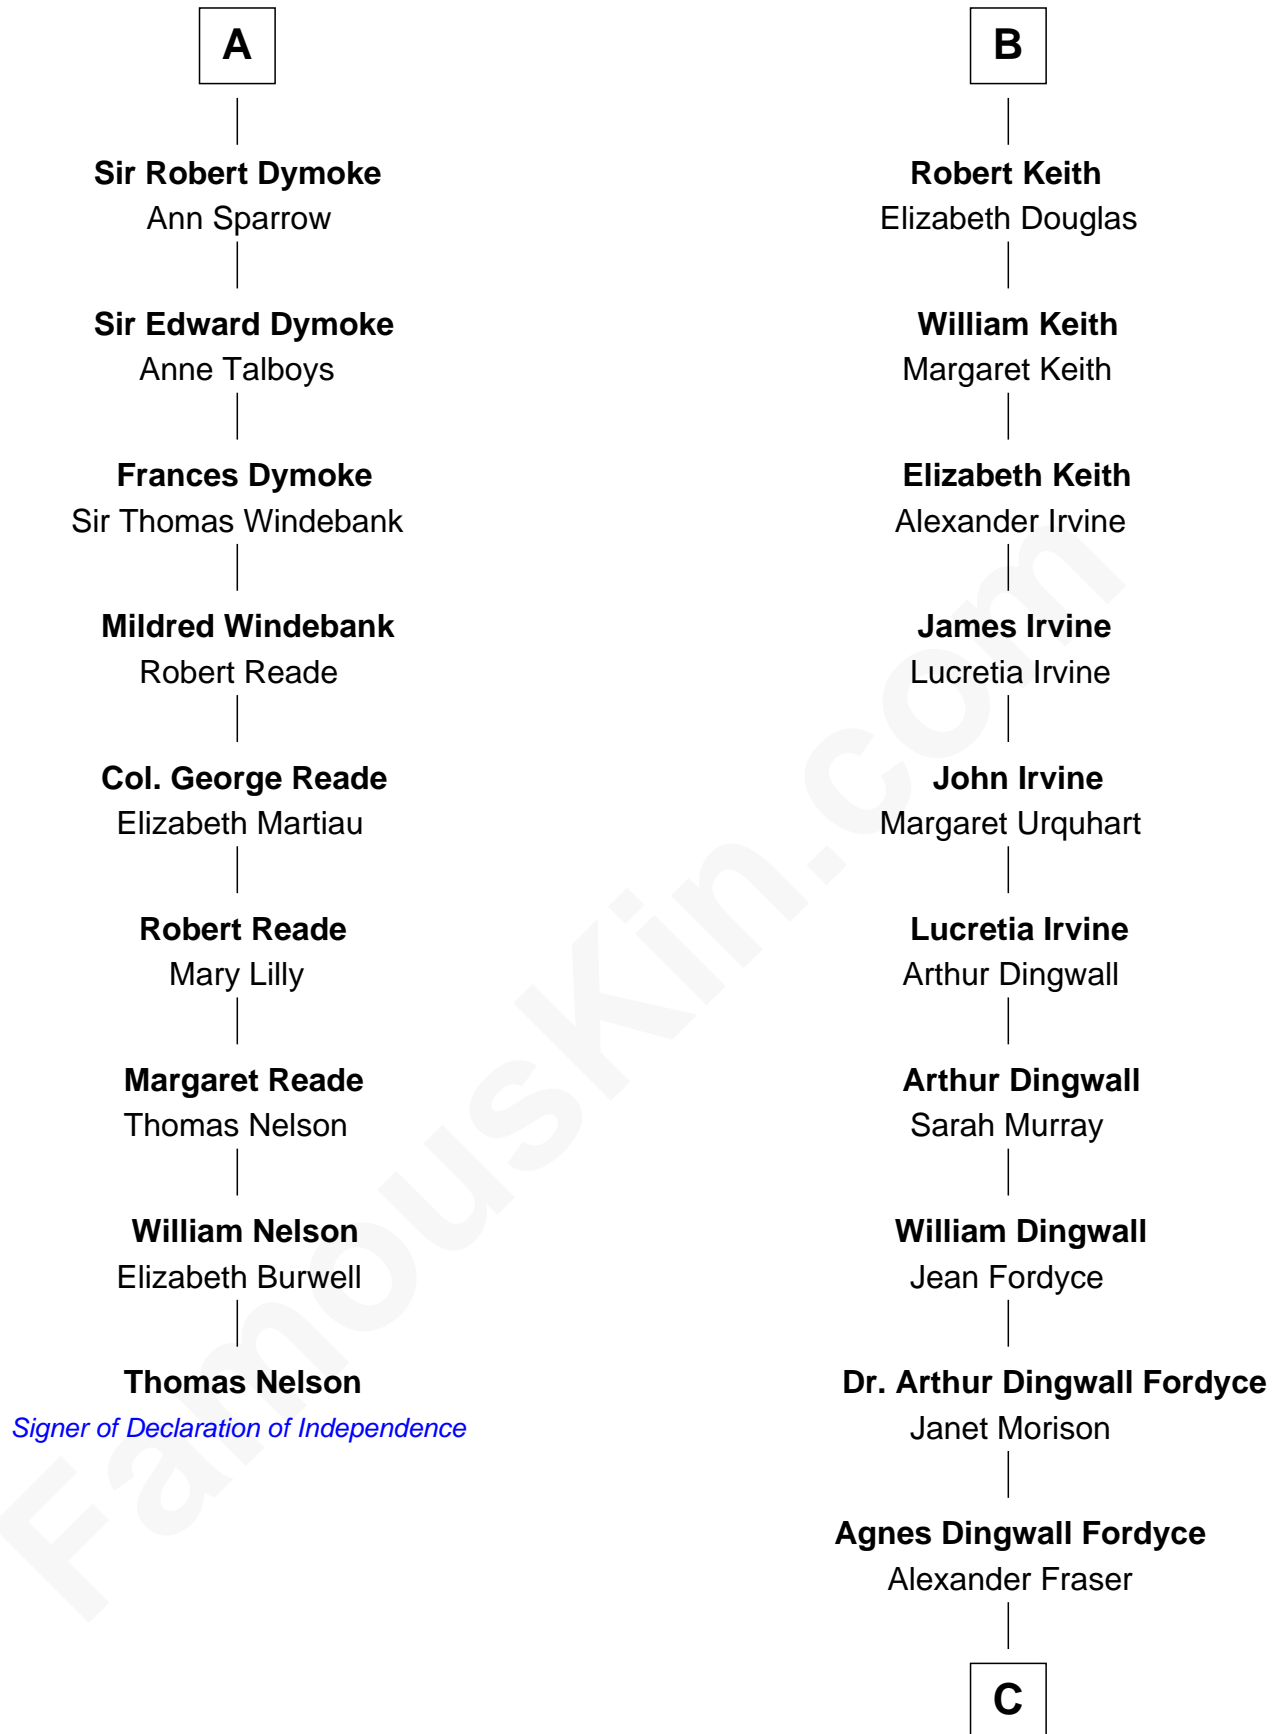

FamousKin.com

Relationship Chart of

Thomas Nelson

Signer of the Declaration of Independence

15th cousin 5 times removed of

Alan Turing

WWII Codebreaker of Nazi Enigma Machine

C

Jean Stewart Fraser
John Robert Turing

Rev. John Robert Turing
Fanny Montague Boyd

Julius Matheson Turing
Ethel Sara Stoney

Alan Turing

WWII Codebreaker of Nazi Enigma Machine

FamousKin.com