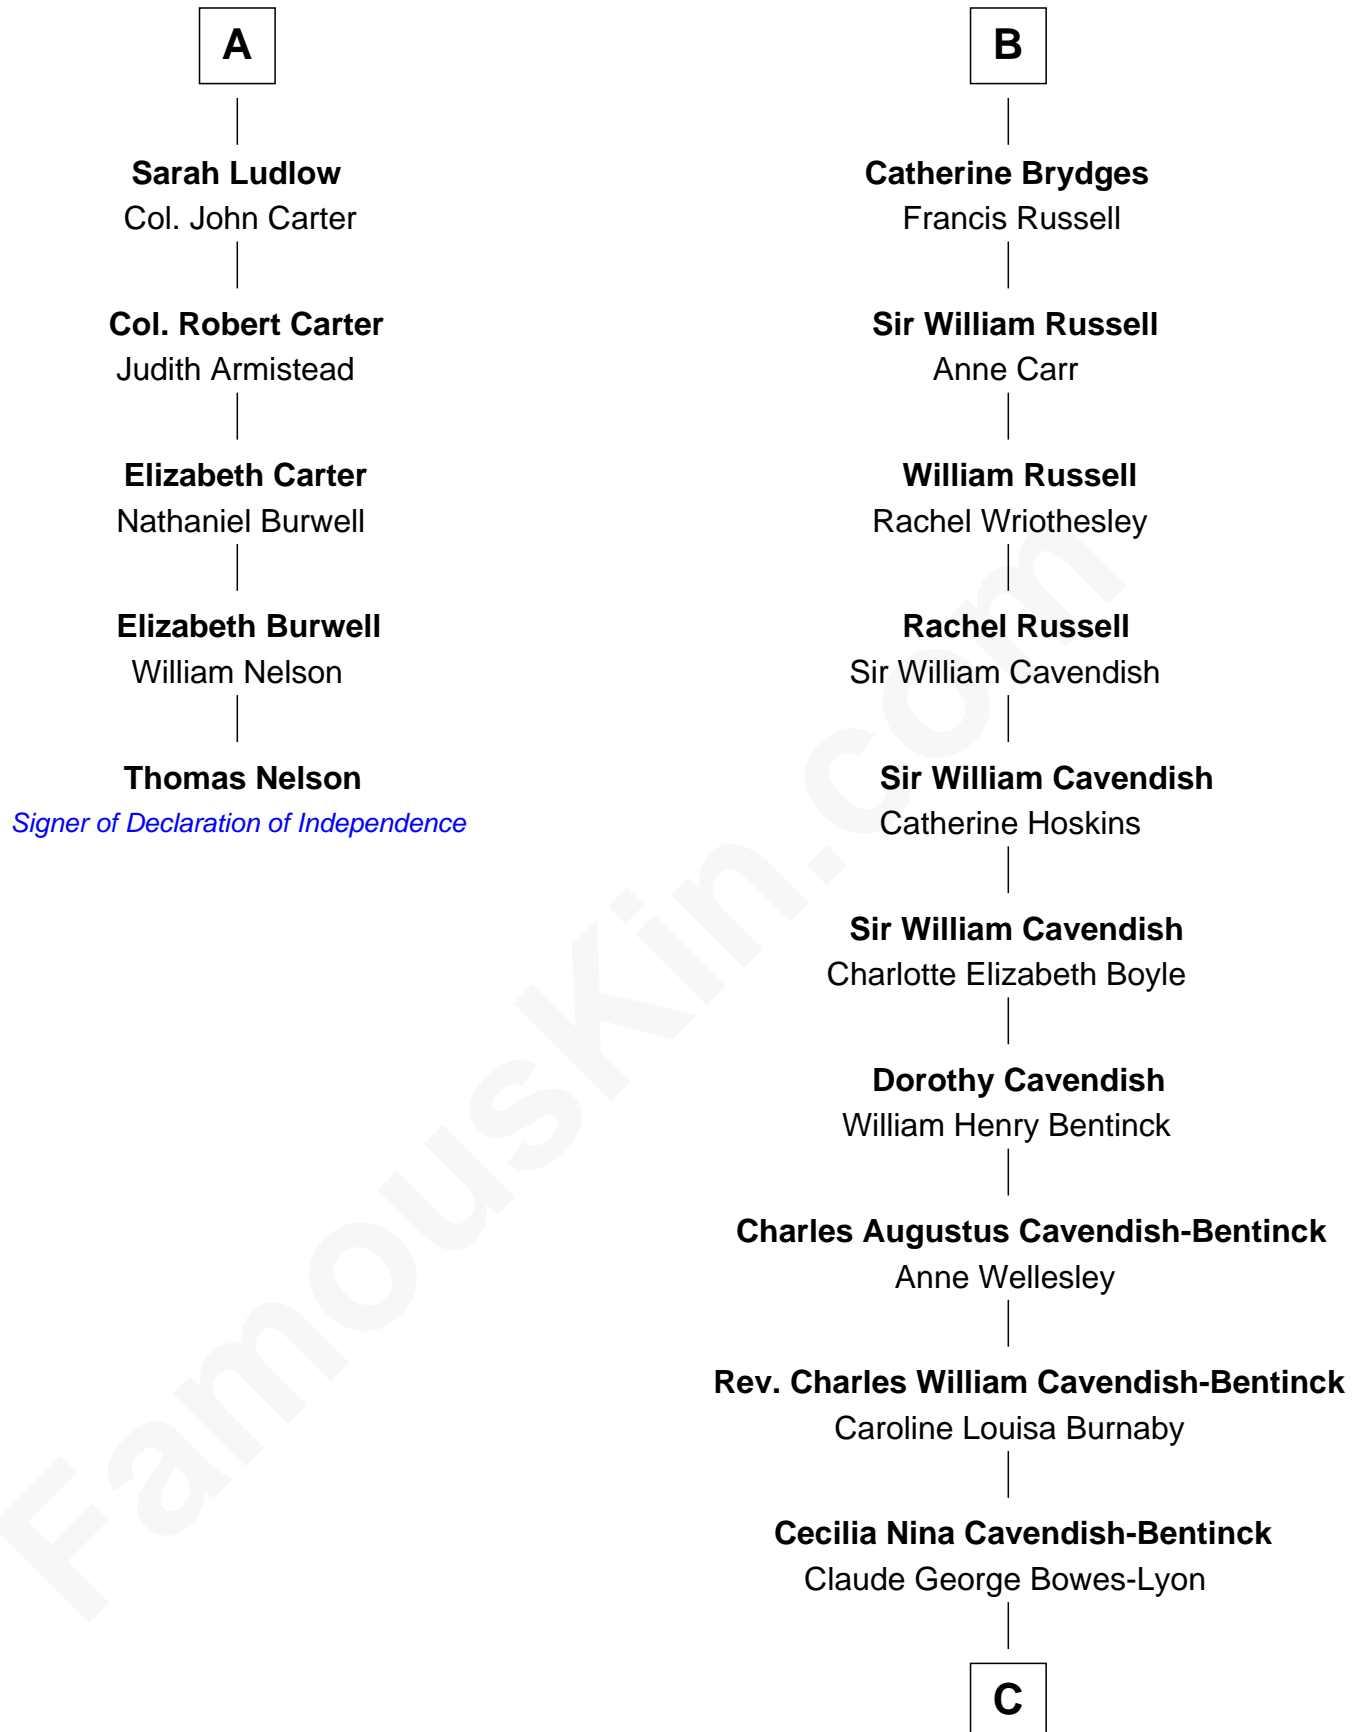

FamousKin.com

Relationship Chart of

Thomas Nelson

Signer of the Declaration of Independence

11th cousin 7 times removed of

Queen Elizabeth II

Queen of the United Kingdom

Sir Walter Blount

Sancha de Ayala

Sir Thomas Blount

Margaret de Gresley

Sir Walter Blount

Helena Byron

Sir William Blount

Margaret Echyngam

Elizabeth Blount

Elizabeth Dudley

William Stourton

Ursula Stourton

Sir Edward Clinton

Frances Clinton

Giles Brydges

B

C

Elizabeth Bowes-Lyon
George VI, King of the United Kingdom

Queen Elizabeth II
Queen of the United Kingdom

FamousKin.com