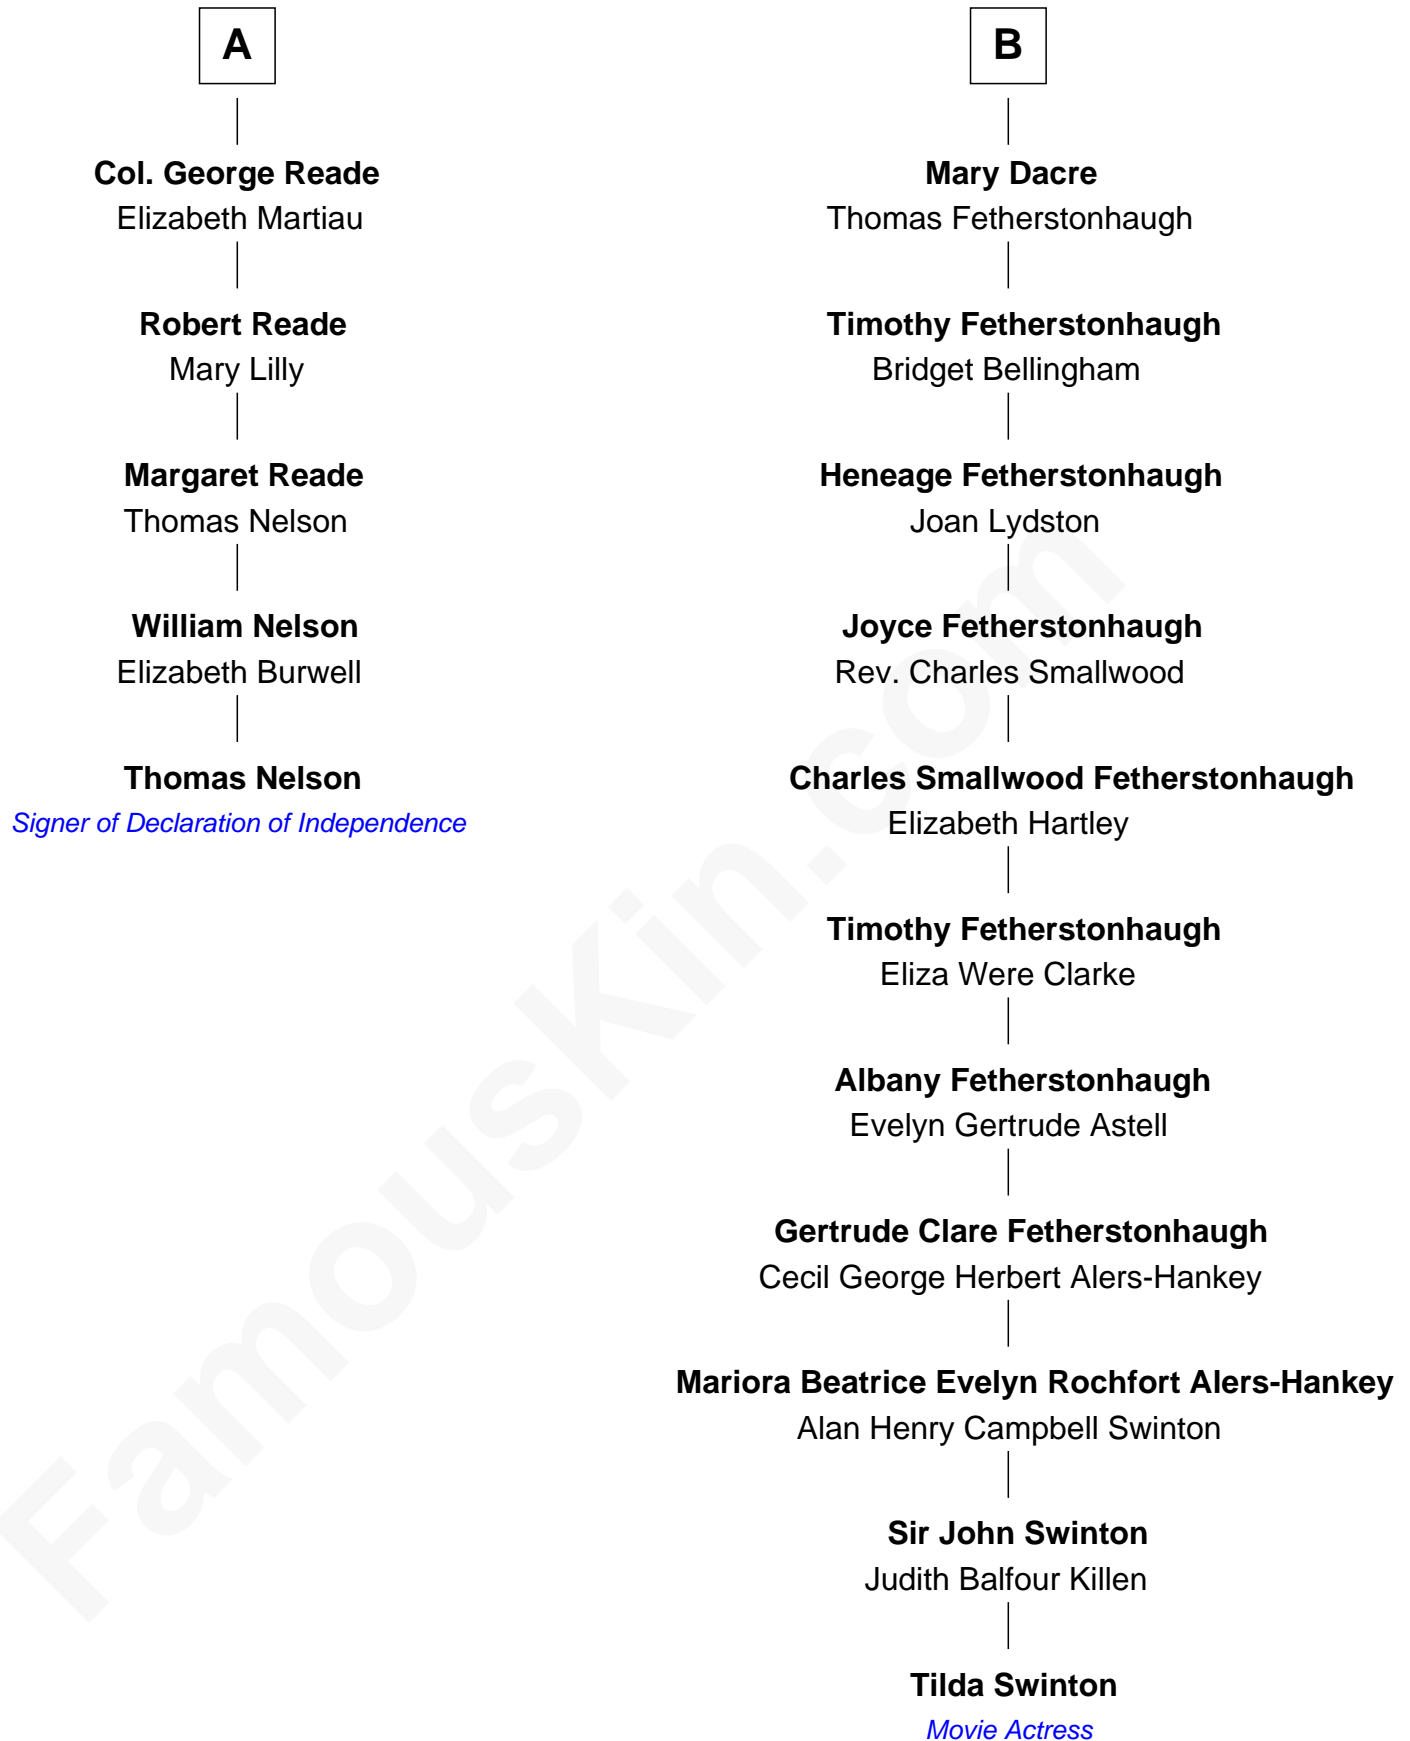

FamousKin.com

Relationship Chart of

Thomas Nelson

Signer of the Declaration of Independence

11th cousin 6 times removed of

Tilda Swinton
Movie Actress

Sir Reynold Grey
Margaret de Ros

Margaret Grey
Sir William Bonville

A

Sir John Grey
Constance de Holand

Alice Grey
Sir William Knyvet

Sir Edmund Knyvet
Eleanor Tyrrel

Sir Thomas Knyvet
Muriel Howard

Sir Henry Knyvet
Anne Pickering

Alice Knyvet
Christopher Dacre

Henry Dacre
of Corby Salkeld

B

Tilda Swinton photo by [Nicolas Genin](#) (CC BY-SA 2.0)