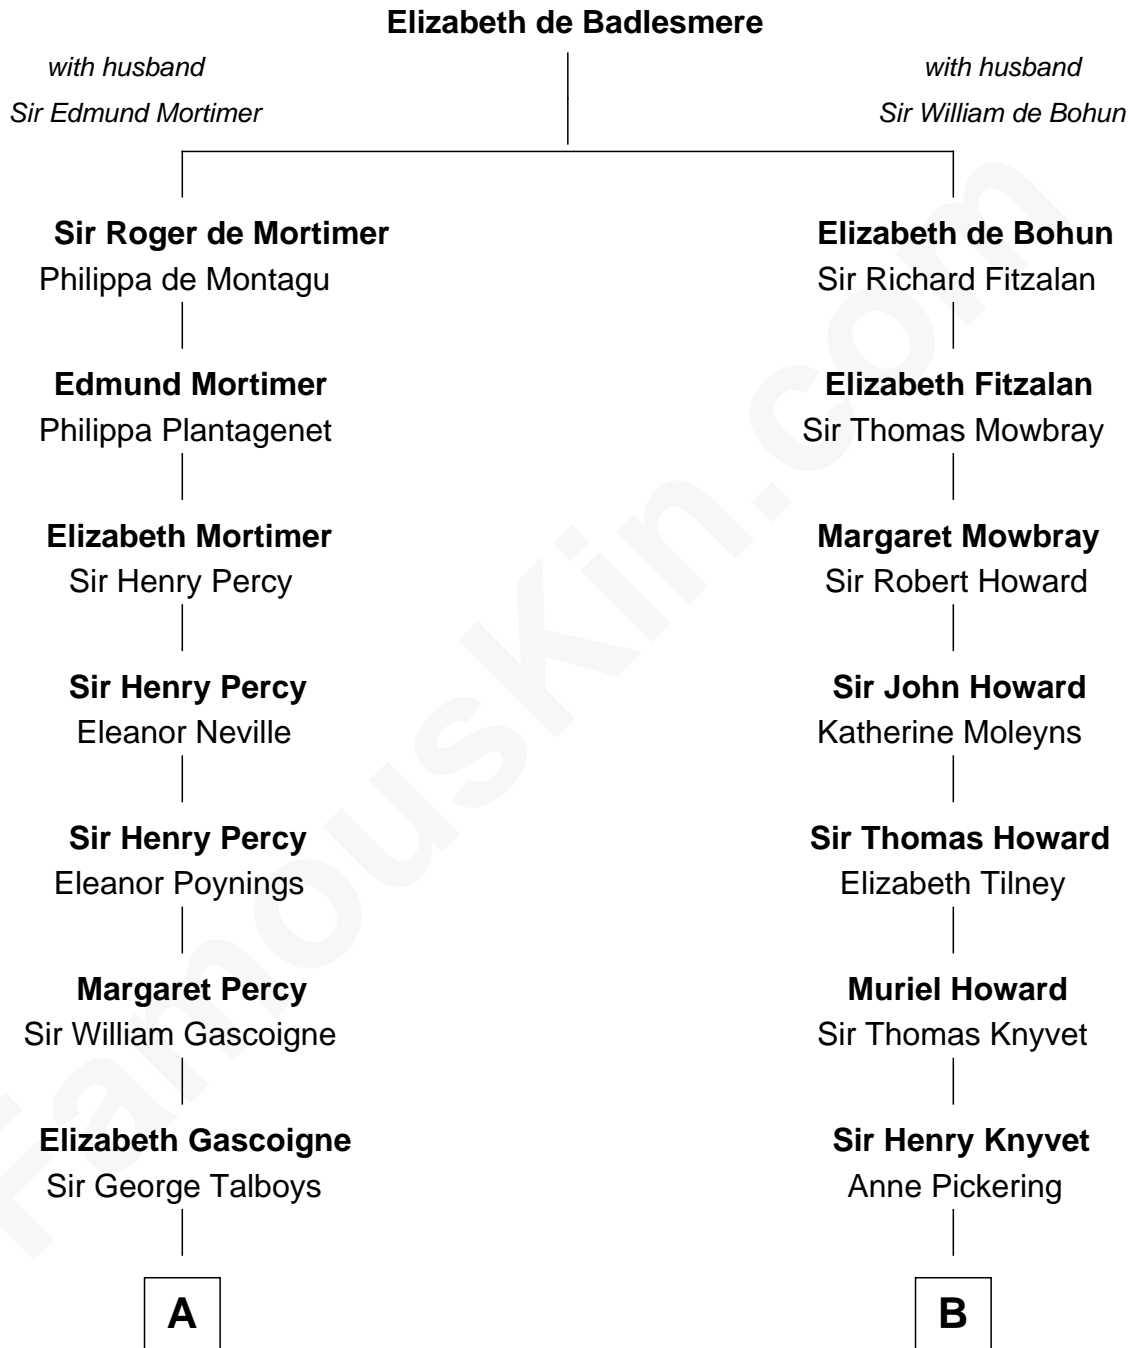

FamousKin.com

Relationship Chart of

Thomas Nelson

Signer of the Declaration of Independence

14th cousin 5 times removed of

Tilda Swinton

Movie Actress

C

Mariora Beatrice Evelyn Rochfort Alers-Hankey

Alan Henry Campbell Swinton

Sir John Swinton

Judith Balfour Killen

Tilda Swinton

Movie Actress

FamousKin.com