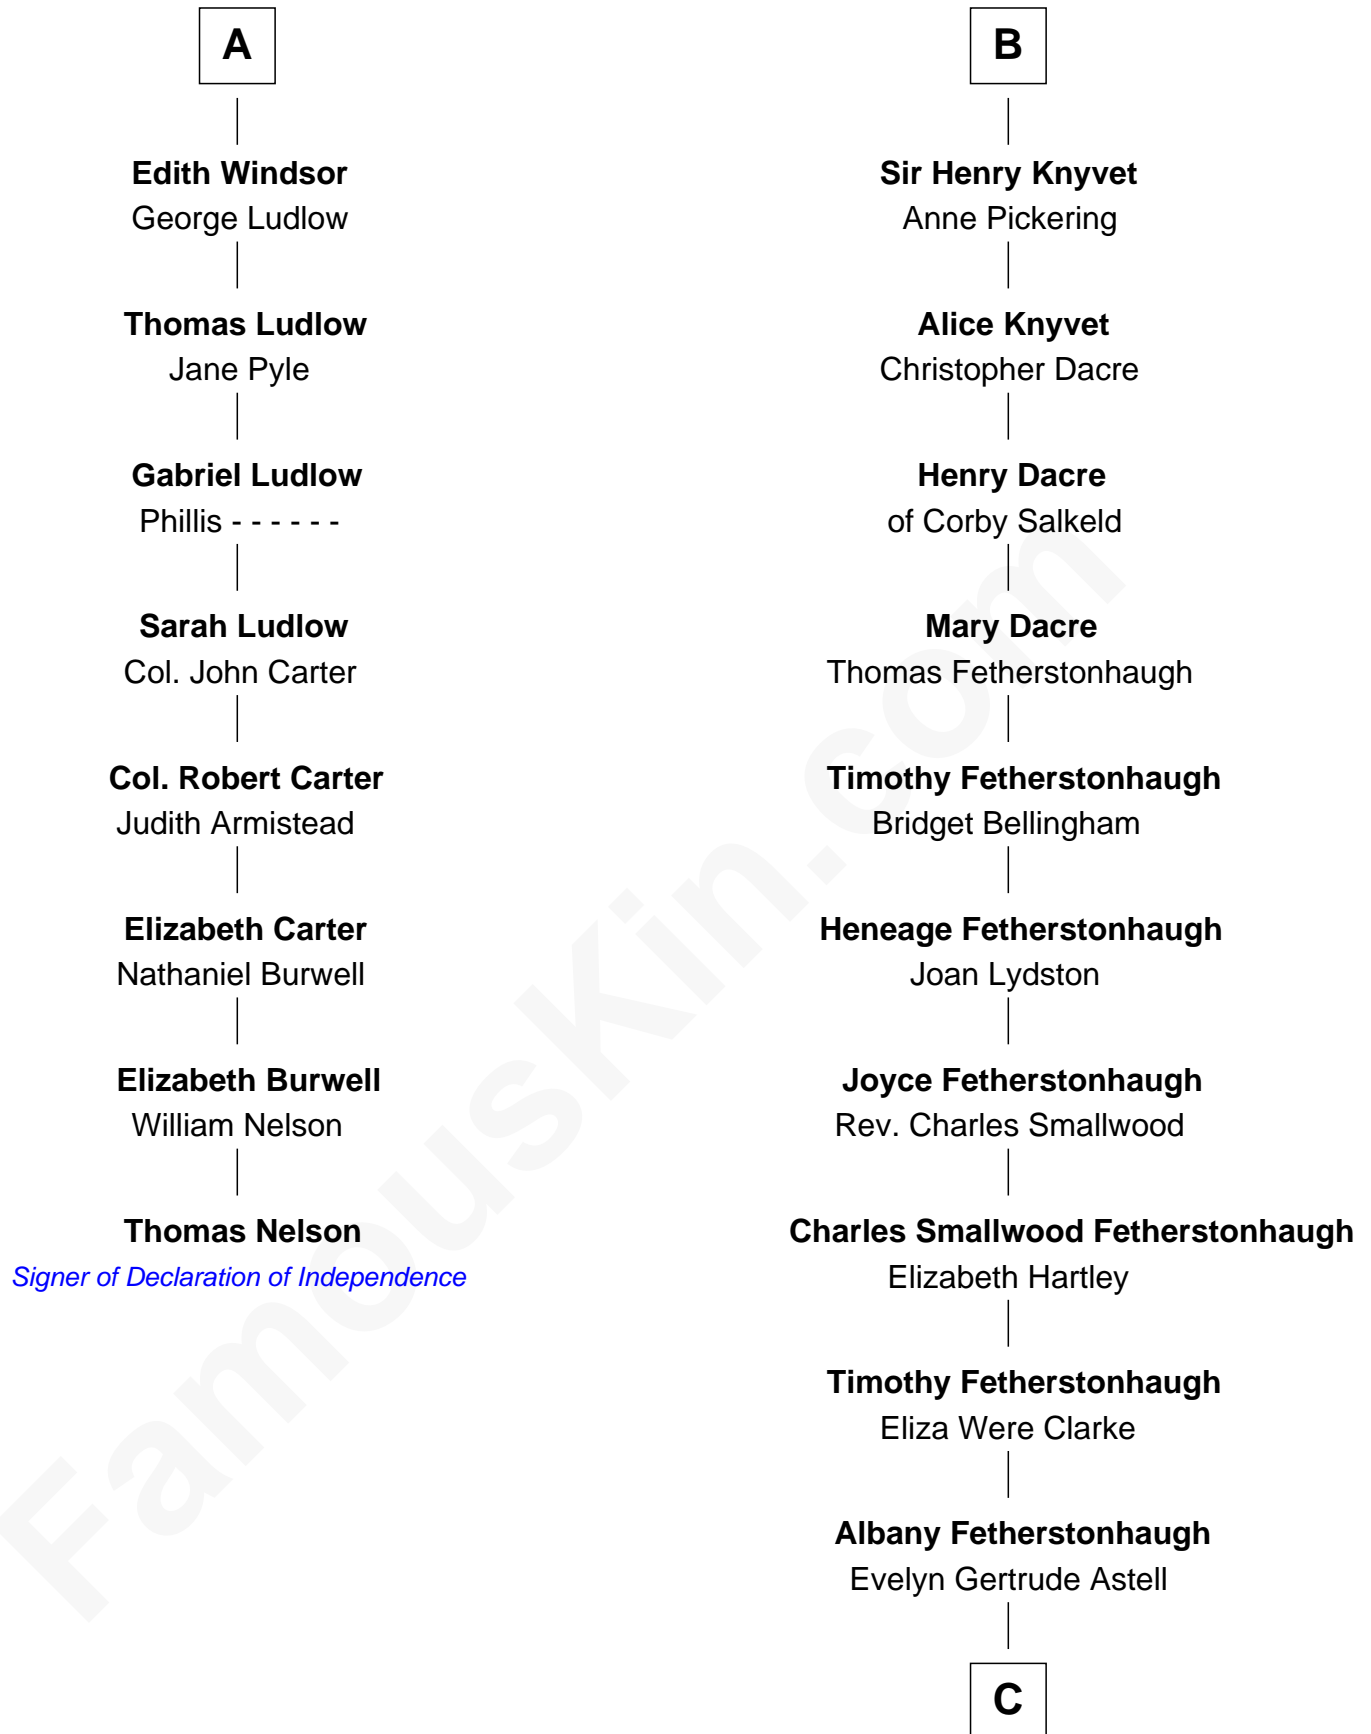

## Relationship Chart of

### Thomas Nelson

*Signer of the Declaration of Independence*

14th cousin 6 times removed of

### Tilda Swinton

*Movie Actress*

**Humphrey de Bohun**

Elizabeth Plantagenet

C

**Gertrude Clare Fetherstonhaugh**

Cecil George Herbert Alers-Hankey

**Mariora Beatrice Evelyn Rochfort Alers-Hankey**