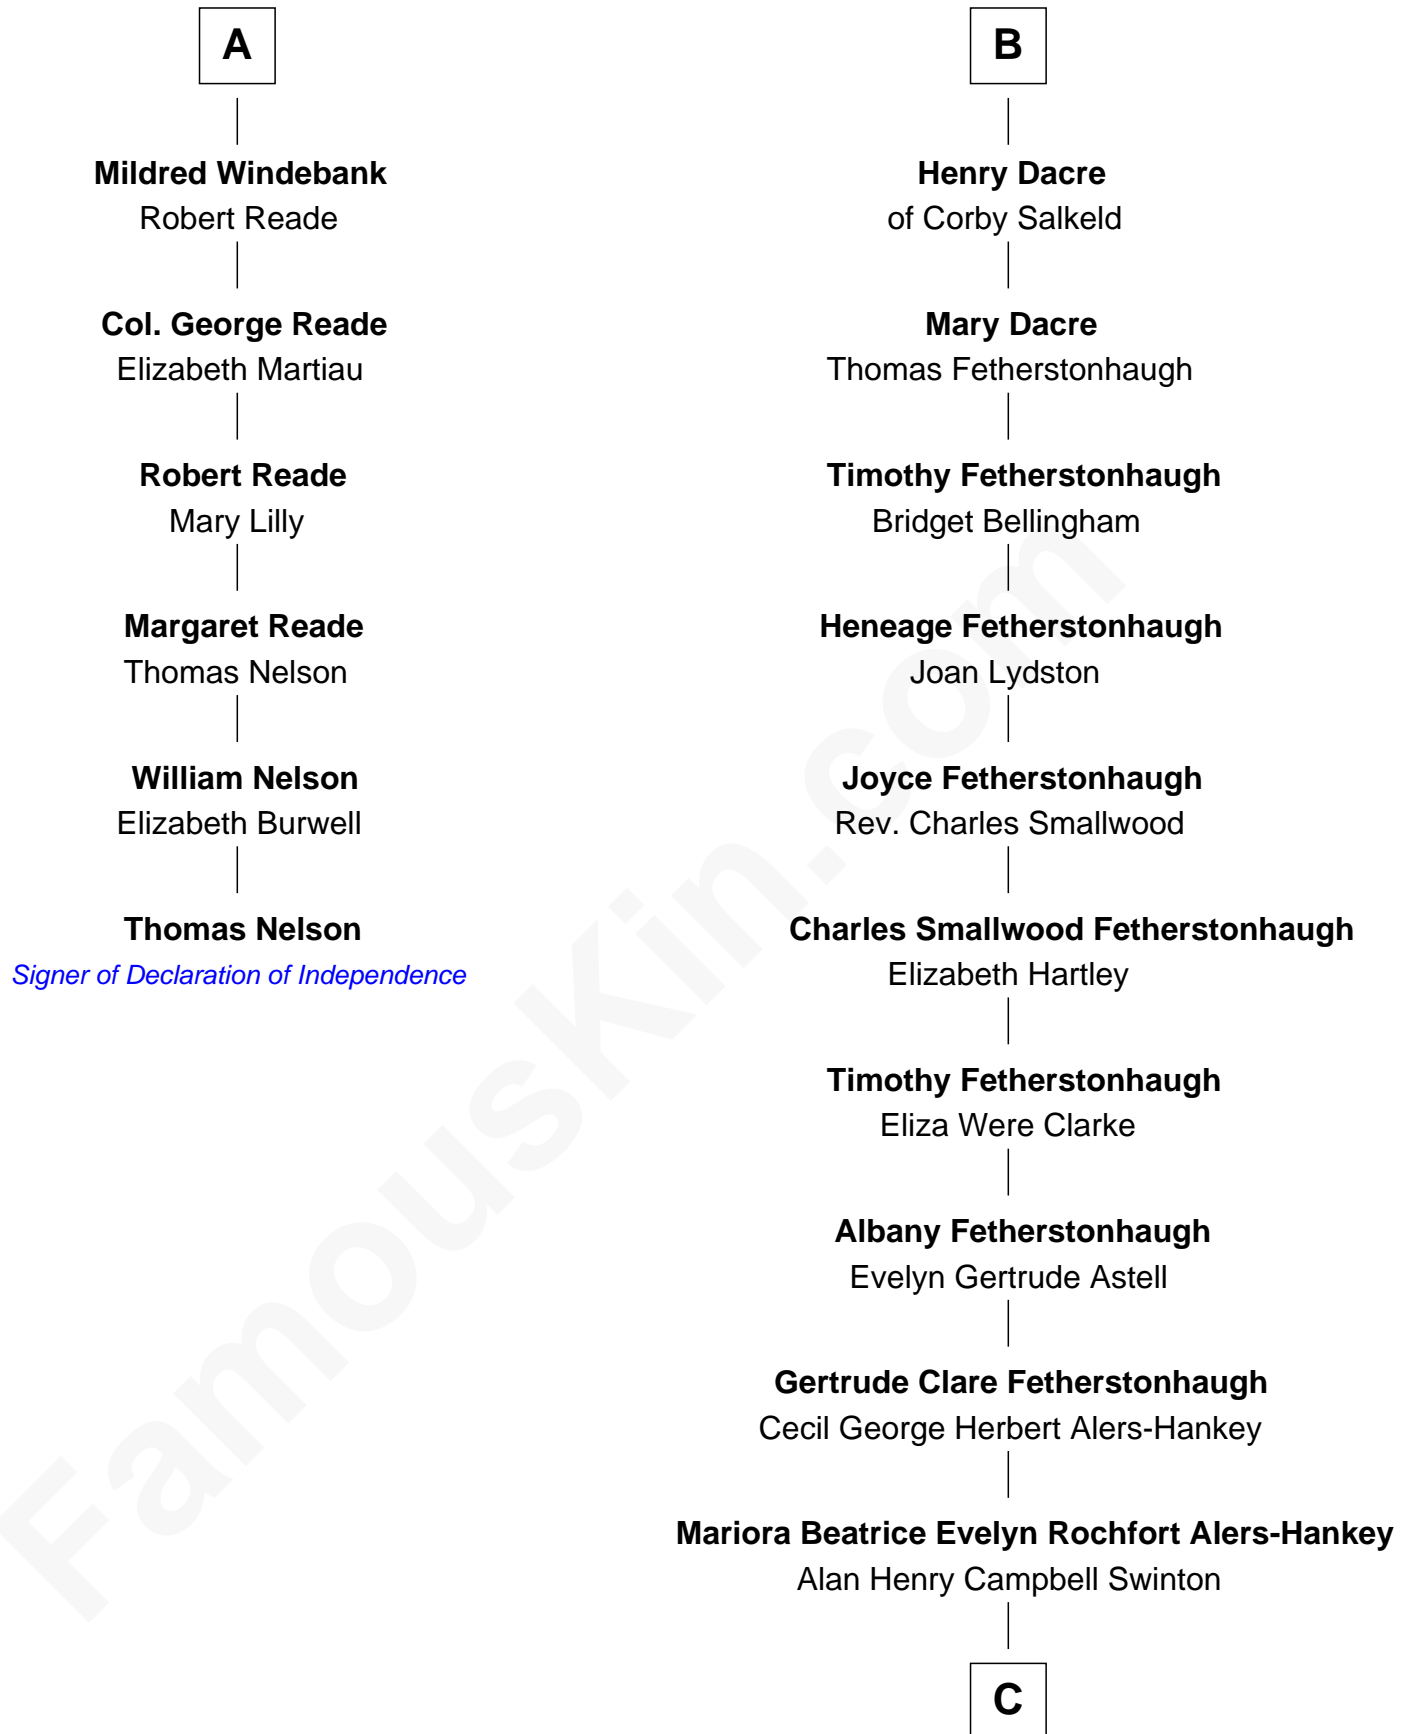

### Thomas Nelson

*Signer of the Declaration of Independence*

12th cousin 6 times removed of

**Tilda Swinton**

*Movie Actress*

C

Sir John Swinton  
Judith Balfour Killen

Tilda Swinton  
*Movie Actress*