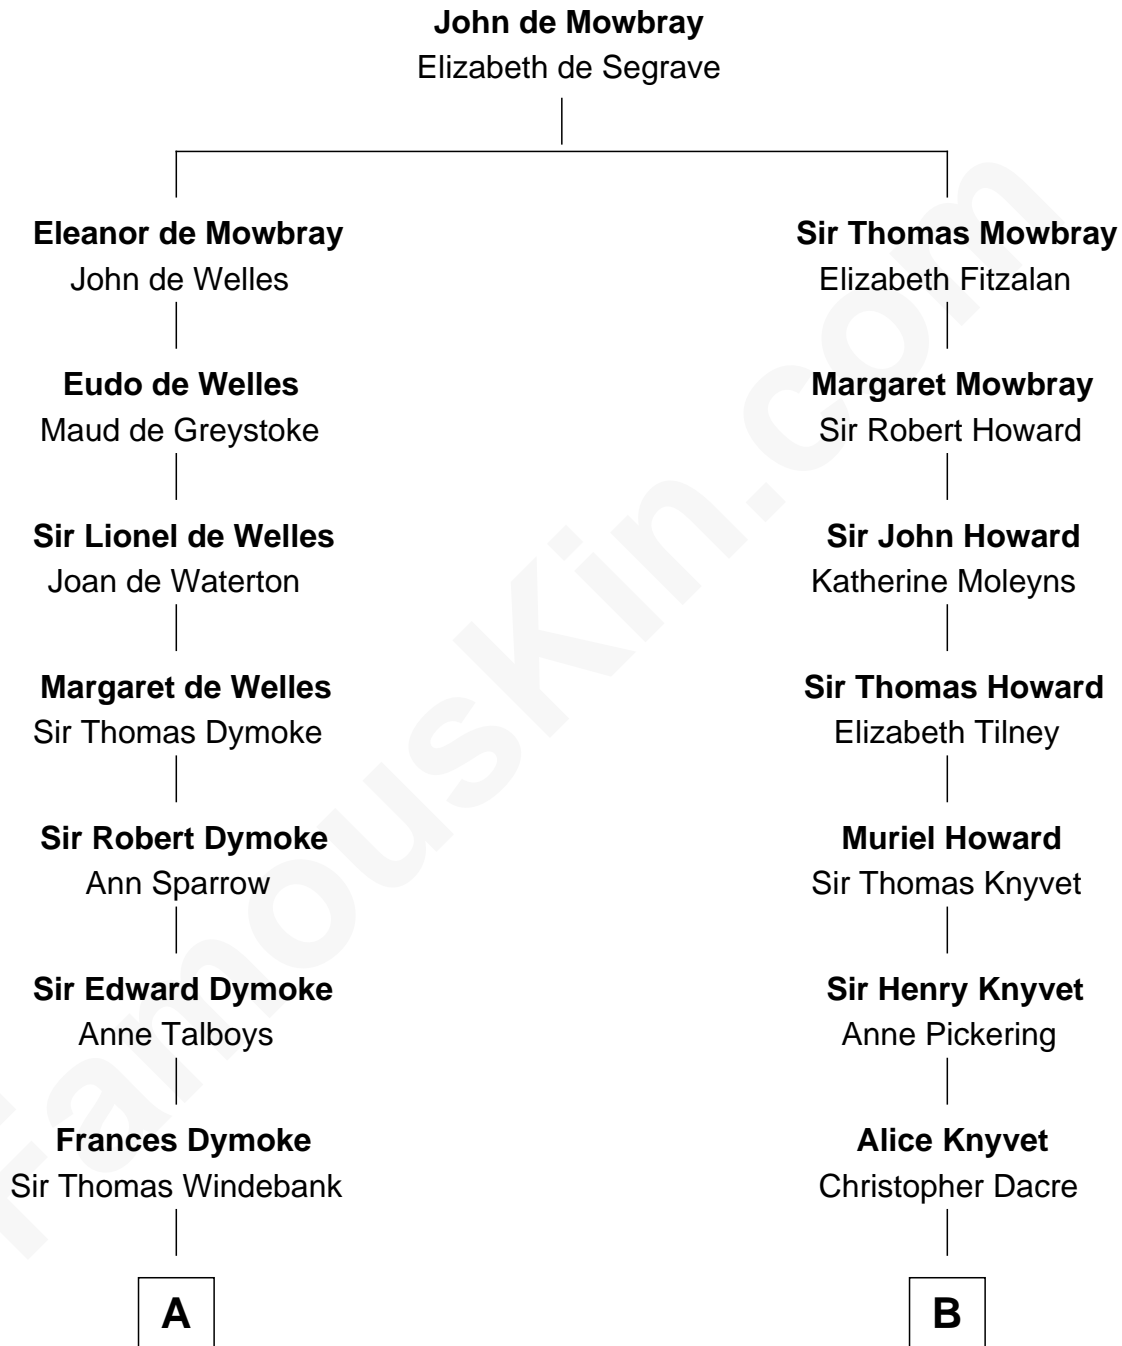

## Relationship Chart of

### Thomas Nelson

*Signer of the Declaration of Independence*

12th cousin 6 times removed of

**Tilda Swinton**

*Movie Actress*

C

Sir John Swinton  
Judith Balfour Killen

Tilda Swinton  
*Movie Actress*