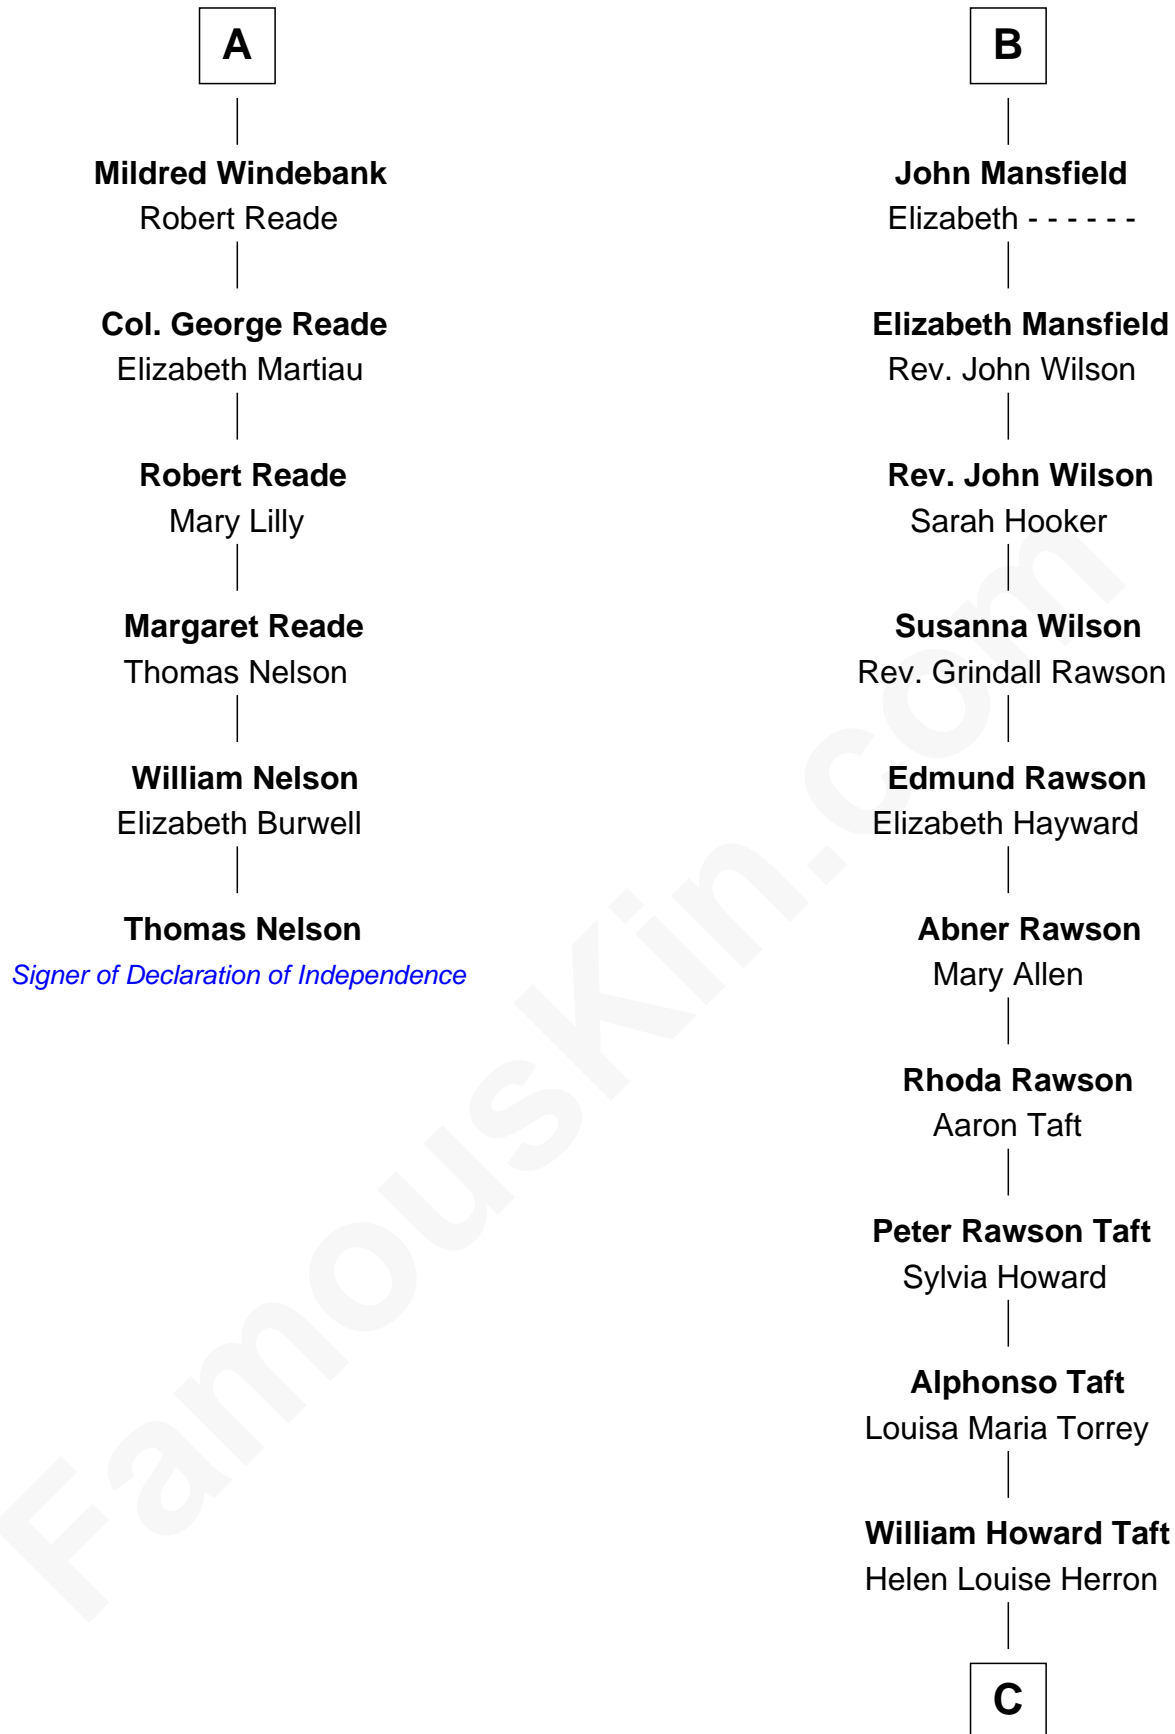

## Relationship Chart of

### Thomas Nelson

*Signer of the Declaration of Independence*

**12th cousin 7 times removed of**

**Bob Taft**

*67th Governor of Ohio*

**Margaret de Stafford**

Sir Ralph Neville

**C**

Robert Alphonso Taft  
Martha Wheaton Bowers

Robert Alphonso Taft  
Blanca Duncan Noël

**Bob Taft**  
*67th Governor of Ohio*

FamousKin.com